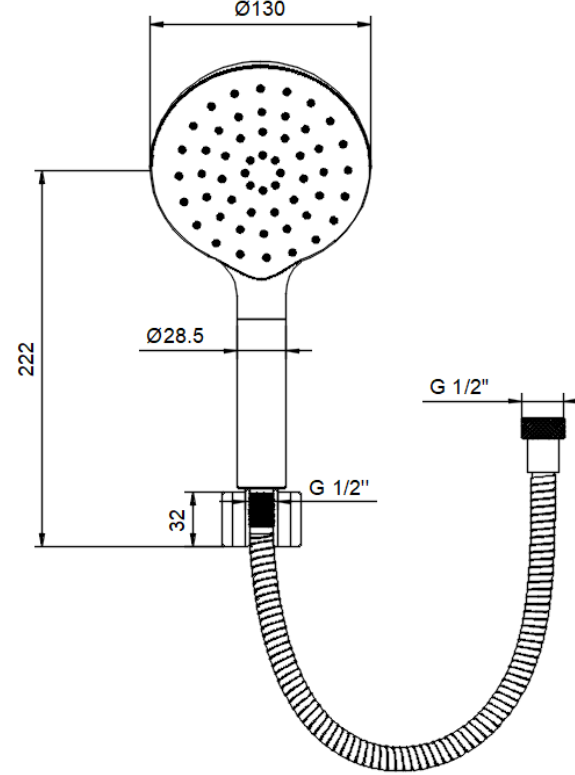

bien

BB35037113 ROUND ANKASTRE BANYO BATARYASI 2F SIVA ÜSTÜ KROME

BB35037113 ROUND CONCEALED BATH MIXER 2F - SURFACE MOUNTED PART CHROME

BB45037144 BİEN SQUARE - ROUND YENİ ANKASTRE BANYO BATARYASI SIVA ALTI 2F

BB45037144 BİEN SQUARE& ROUND CONCEALED BATH MIXER 2F - CONCEALED PART

bien

BD14033116 LEO MAFSALLI ÜST TAKIM 1F KROME
BD14033116 LEO HAND SHOWER SET 1F CHROME

BD34027117 LEO ROUND DUŞ BAŞLIĞI KROME
BD34027117 LEO ROUND SHOWER HEAD CHROME

BT16028105 DUŞ BAŞLIĞI BORUSU 40 cm KROME

BT16028105 SHOWER ARM 40 cm - FROM WALL CHROME

BT26028115 ROUND ANKASTRE DUŞ ÇIKIŞ UCU - YD KROME
BT26028115 ROUND SHOWER SPOUT WITH DIVERTER CHROME