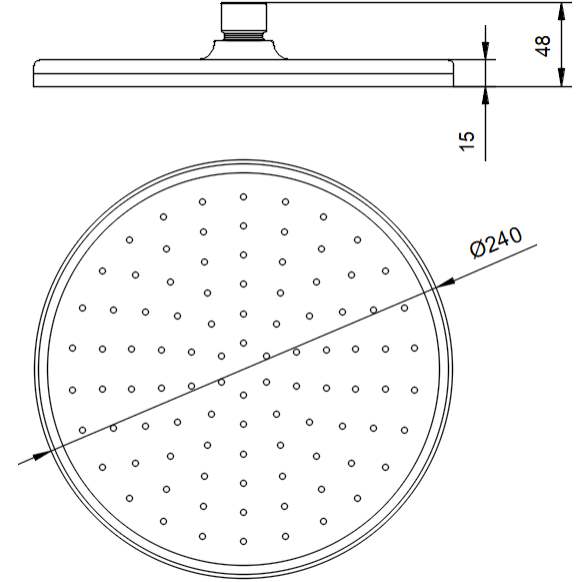

bien

BB35037113 ROUND ANKASTRE BANYO BATARYASI 2F SIVA ÜSTÜ KROME

BB35037113 ROUND CONCEALED BATH MIXER 2F - SURFACE MOUNTED PART CHROME

BB45037144 BİEN SQUARE - ROUND YENİ ANKASTRE BANYO BATARYASI SIVA ALTI 2F

BB45037144 BİEN SQUARE& ROUND CONCEALED BATH MIXER 2F - CONCEALED PART

bien

BD14033116 LEO MAFSALLI ÜST TAKIM 1F KROME
BD14033116 LEO HAND SHOWER SET 1F CHROME

BD34027117 LEO ROUND DUŞ BAŞLIĞI KROME
BD34027117 LEO ROUND SHOWER HEAD CHROME

BT16028105 DUŞ BAŞLIĞI BORUSU 40 cm KROME

BT16028105 SHOWER ARM 40 cm - FROM WALL CHROME

BT26028115 ROUND ANKASTRE DUŞ ÇIKIŞ UCU - YD KROME
BT26028115 ROUND SHOWER SPOUT WITH DIVERTER CHROME