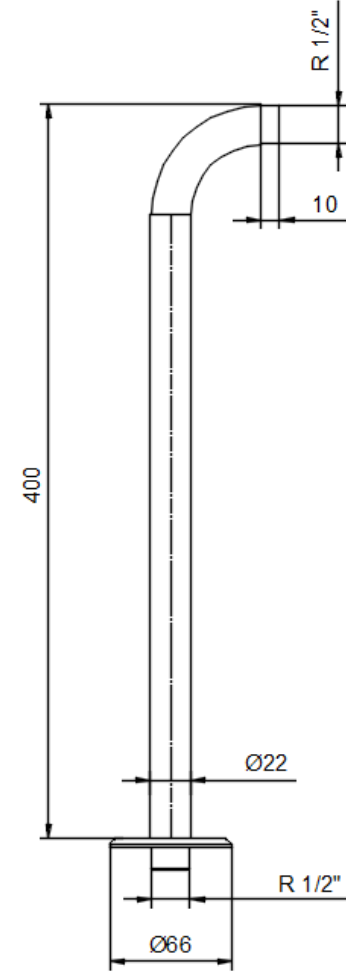

bien

BB35037113 ROUND ANKASTRE BANYO BATARYASI 2F SIVA ÜSTÜ KROME

BB35037113 ROUND CONCEALED BATH MIXER 2F - SURFACE MOUNTED PART CHROME

BB45037144 BİEN SQUARE - ROUND YENİ ANKASTRE BANYO BATARYASI SIVA ALTI 2F

BB45037144 BİEN SQUARE& ROUND CONCEALED BATH MIXER 2F - CONCEALED PART

bien

BD14033116 LEO MAFSALLI ÜST TAKIM 1F KROME
BD14033116 LEO HAND SHOWER SET 1F CHROME

BD34027117 LEO ROUND DUŞ BAŞLIĞI KROME
BD34027117 LEO ROUND SHOWER HEAD CHROME

BT16028105 DUŞ BAŞLIĞI BORUSU 40 cm KROME

BT16028105 SHOWER ARM 40 cm - FROM WALL CHROME

BT26028115 ROUND ANKASTRE DUŞ ÇIKIŞ UCU - YD KROME
BT26028115 ROUND SHOWER SPOUT WITH DIVERTER CHROME