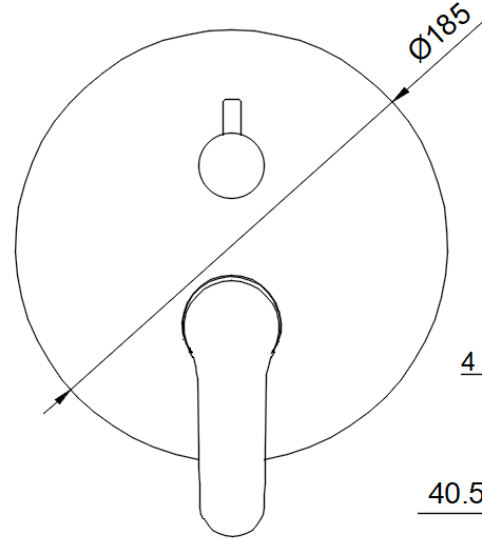

bien

BB35037113 ROUND ANKASTRE BANYO BATARYASI 2F SIVA ÜSTÜ KROME

BB35037113 ROUND CONCEALED BATH MIXER 2F - SURFACE MOUNTED PART CHROME

BB45037144 BİEN SQUARE - ROUND YENİ ANKASTRE BANYO BATARYASI SIVA ALTI 2F

BB45037144 BİEN SQUARE& ROUND CONCEALED BATH MIXER 2F - CONCEALED PART

bien

BD14033116 LEO MAFSALLI ÜST TAKIM 1F KROME
BD14033116 LEO HAND SHOWER SET 1F CHROME

BD34027117 LEO ROUND DUŞ BAŞLIĞI KROME
BD34027117 LEO ROUND SHOWER HEAD CHROME

BT16028105 DUŞ BAŞLIĞI BORUSU 40 cm KROME

BT16028105 SHOWER ARM 40 cm - FROM WALL CHROME

BT26028115 ROUND ANKASTRE DUŞ ÇIKIŞ UCU - YD KROME
BT26028115 ROUND SHOWER SPOUT WITH DIVERTER CHROME