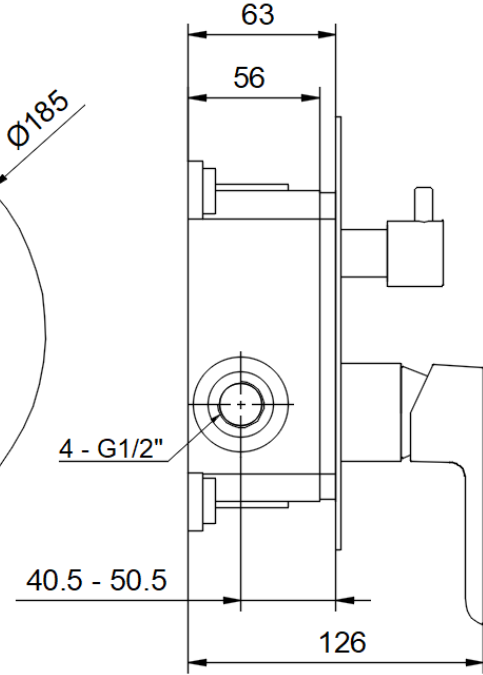

bien

BB35037113 ROUND ANKASTRE BANYO BATARYASI 2F SIVA ÜSTÜ KROME

BB35037113 ROUND CONCEALED BATH MIXER 2F - SURFACE MOUNTED PART CHROME

BB45037144 BİEN SQUARE - ROUND YENİ ANKASTRE BANYO BATARYASI SIVA ALTI 2F

BB45037144 BİEN SQUARE& ROUND CONCEALED BATH MIXER 2F - CONCEALED PART

bien

BD14033116 LEO MAFSALLI ÜST TAKIM 1F KROME
BD14033116 LEO HAND SHOWER SET 1F CHROME

BD34027117 LEO ROUND DUŞ BAŞLIĞI KROME
BD34027117 LEO ROUND SHOWER HEAD CHROME

BT16028105 DUŞ BAŞLIĞI BORUSU 40 cm KROME

BT16028105 SHOWER ARM 40 cm - FROM WALL CHROME

BT26028115 ROUND ANKASTRE DUŞ ÇIKIŞ UCU - YD KROME
BT26028115 ROUND SHOWER SPOUT WITH DIVERTER CHROME