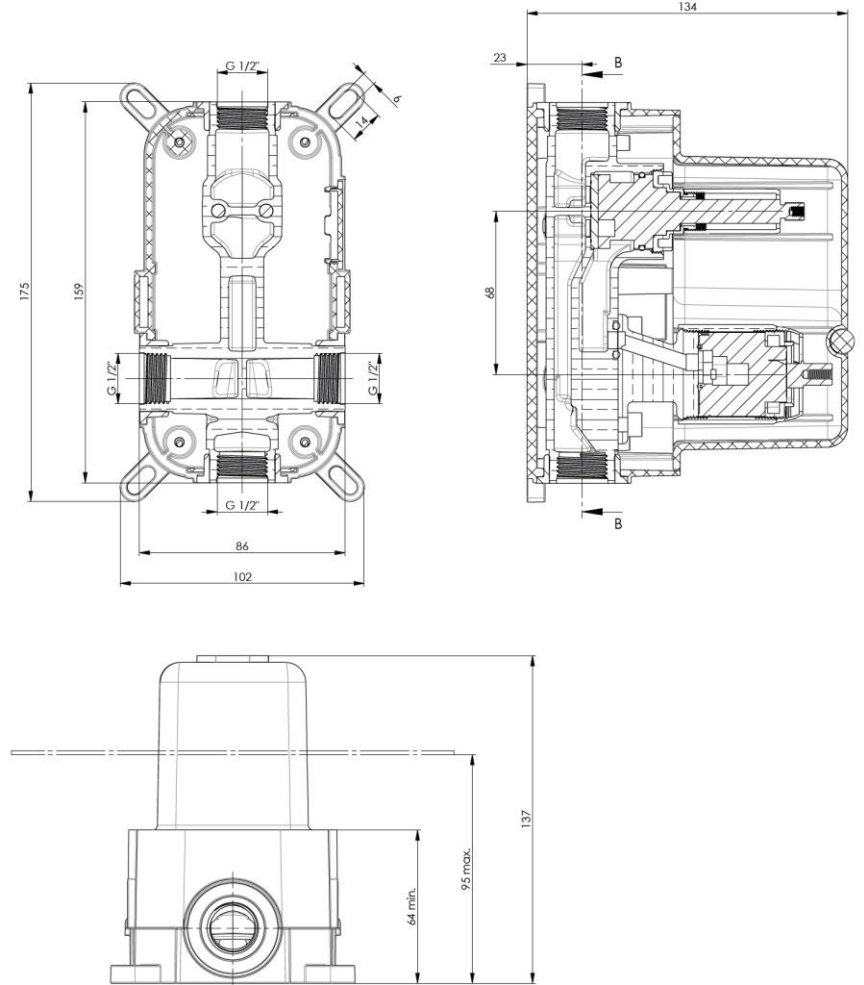

bien

BB35037113 ROUND ANKASTRE BANYO BATARYASI 2F SIVA ÜSTÜ KROME

BB35037113 ROUND CONCEALED BATH MIXER 2F - SURFACE MOUNTED PART CHROME

BB45037144 BİEN SQUARE - ROUND YENİ ANKASTRE BANYO BATARYASI SIVA ALTI 2F

BB45037144 BİEN SQUARE& ROUND CONCEALED BATH MIXER 2F - CONCEALED PART

bien

BD14033116 LEO MAFSALLI ÜST TAKIM 1F KROME
BD14033116 LEO HAND SHOWER SET 1F CHROME

BD34027117 LEO ROUND DUŞ BAŞLIĞI KROME
BD34027117 LEO ROUND SHOWER HEAD CHROME

BT16028105 DUŞ BAŞLIĞI BORUSU 40 cm KROME

BT16028105 SHOWER ARM 40 cm - FROM WALL CHROME

BT26028115 ROUND ANKASTRE DUŞ ÇIKIŞ UCU - YD KROME
BT26028115 ROUND SHOWER SPOUT WITH DIVERTER CHROME