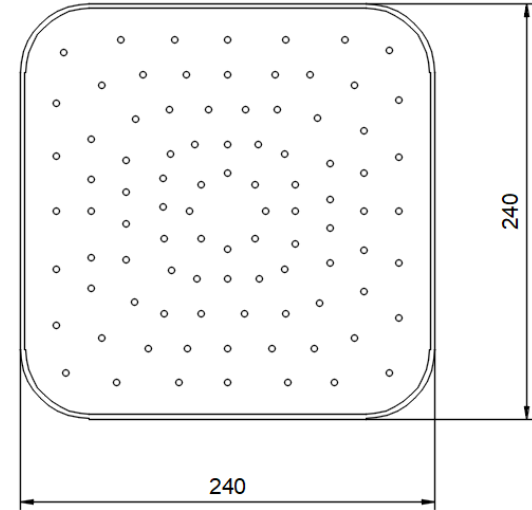

BB35037114 SQUARE ANKASTRE BANYO BATARYASI 2F SIVA ÜSTÜ KROME

BB35037114 SQUARE CONCEALED BATH MIXER 2F - SURFACE MOUNTED PART CHROME

- BB45037144** BİEN SQUARE - ROUND YENİ ANKASTRE BANYO BATARYASI SIVA ALTI 2F
BB45037144 BİEN SQUARE& ROUND CONCEALED BATH MIXER 2F - CONCEALED PART

bien

BD14033117 BİEN GOYA MAFSALLI ÜST TAKIM 1F -KROME

BD14033117 BIEN GOYA HAND SHOWER SET 1F - CHROME

BD34027118 GOYA SQUARE DUŞ BAŞLIĞI KROME - SİYAH
BD34027118 GOYA SQUARE SHOWER HEAD CHROME - BLACK

BT16028105 DUŞ BAŞLIĞI BORUSU 40 cm KROME

BT16028105 SHOWER ARM 40 cm - FROM WALL CHROME

BT26028121 SQUARE ANKASTRE DUŞ ÇIKIŞ UCU - YD KROME
BT26028121 SQUARE SHOWER SPOUT WITH DIVERTER CHROME