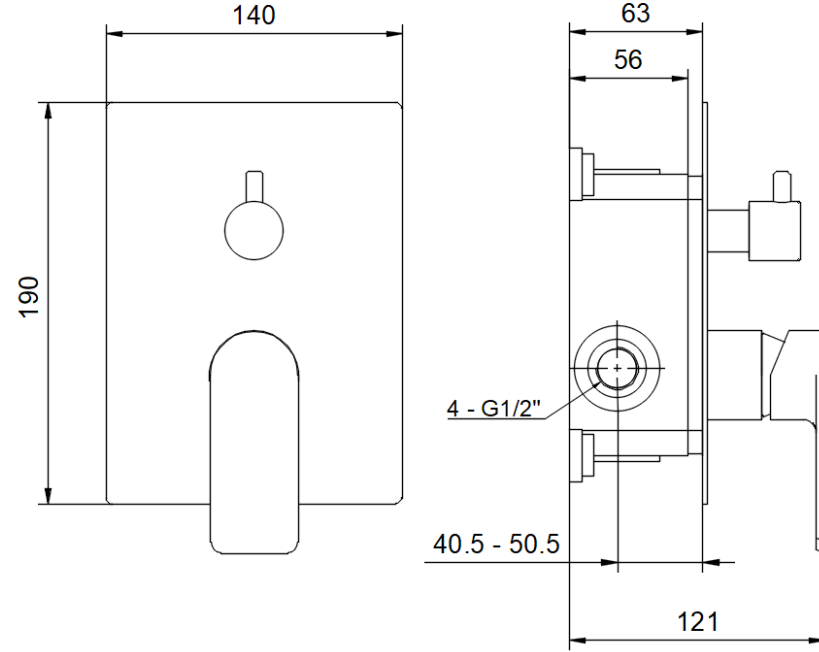

BB35037114 SQUARE ANKASTRE BANYO BATARYASI 2F SIVA ÜSTÜ KROME

BB35037114 SQUARE CONCEALED BATH MIXER 2F - SURFACE MOUNTED PART CHROME

- BB45037144** BİEN SQUARE - ROUND YENİ ANKASTRE BANYO BATARYASI SIVA ALTI 2F
BB45037144 BİEN SQUARE& ROUND CONCEALED BATH MIXER 2F - CONCEALED PART

bien

BD14033117 BİEN GOYA MAFSALLI ÜST TAKIM 1F -KROME

BD14033117 BIEN GOYA HAND SHOWER SET 1F - CHROME

BD34027118 GOYA SQUARE DUŞ BAŞLIĞI KROME - SİYAH
BD34027118 GOYA SQUARE SHOWER HEAD CHROME - BLACK

BT16028105 DUŞ BAŞLIĞI BORUSU 40 cm KROME

BT16028105 SHOWER ARM 40 cm - FROM WALL CHROME

BT26028121 SQUARE ANKASTRE DUŞ ÇIKIŞ UCU - YD KROME
BT26028121 SQUARE SHOWER SPOUT WITH DIVERTER CHROME