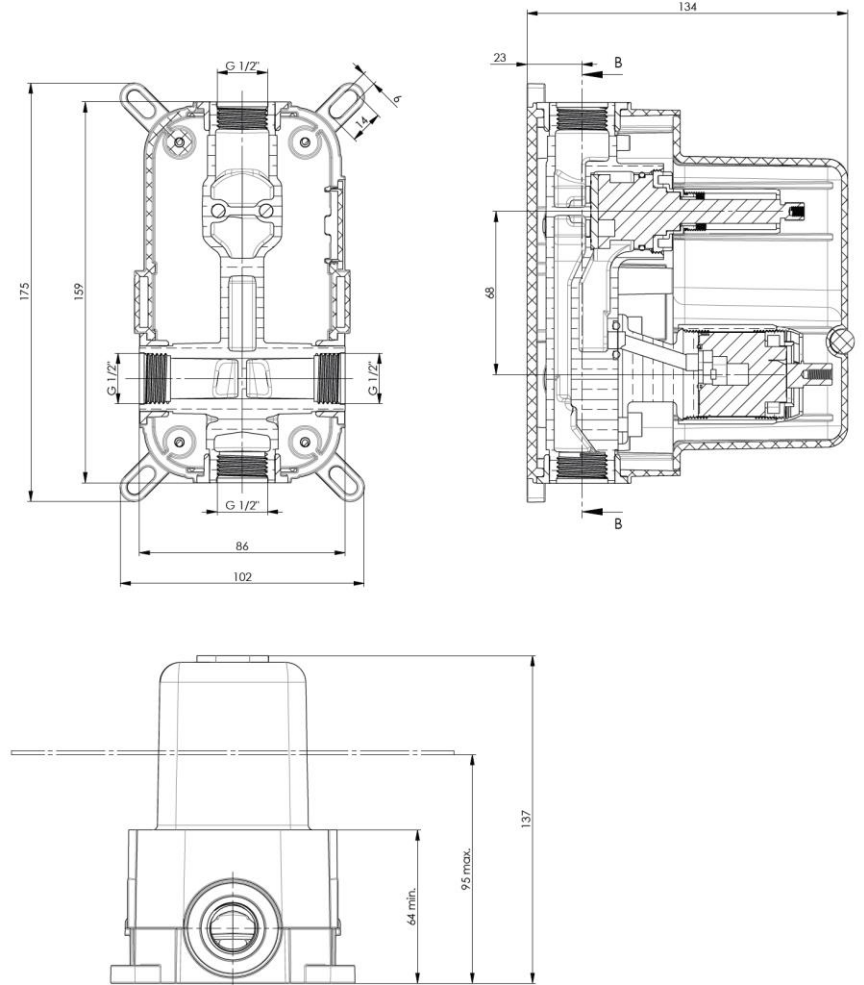

BB35037114 SQUARE ANKASTRE BANYO BATARYASI 2F SIVA ÜSTÜ KROME

BB35037114 SQUARE CONCEALED BATH MIXER 2F - SURFACE MOUNTED PART CHROME

- BB45037144** BİEN SQUARE - ROUND YENİ ANKASTRE BANYO BATARYASI SIVA ALTI 2F
BB45037144 BİEN SQUARE& ROUND CONCEALED BATH MIXER 2F - CONCEALED PART

bien

BD14033117 BİEN GOYA MAFSALLI ÜST TAKIM 1F -KROME

BD14033117 BIEN GOYA HAND SHOWER SET 1F - CHROME

BD34027118 GOYA SQUARE DUŞ BAŞLIĞI KROME - SİYAH
BD34027118 GOYA SQUARE SHOWER HEAD CHROME - BLACK

BT16028105 DUŞ BAŞLIĞI BORUSU 40 cm KROME

BT16028105 SHOWER ARM 40 cm - FROM WALL CHROME

BT26028121 SQUARE ANKASTRE DUŞ ÇIKIŞ UCU - YD KROME
BT26028121 SQUARE SHOWER SPOUT WITH DIVERTER CHROME