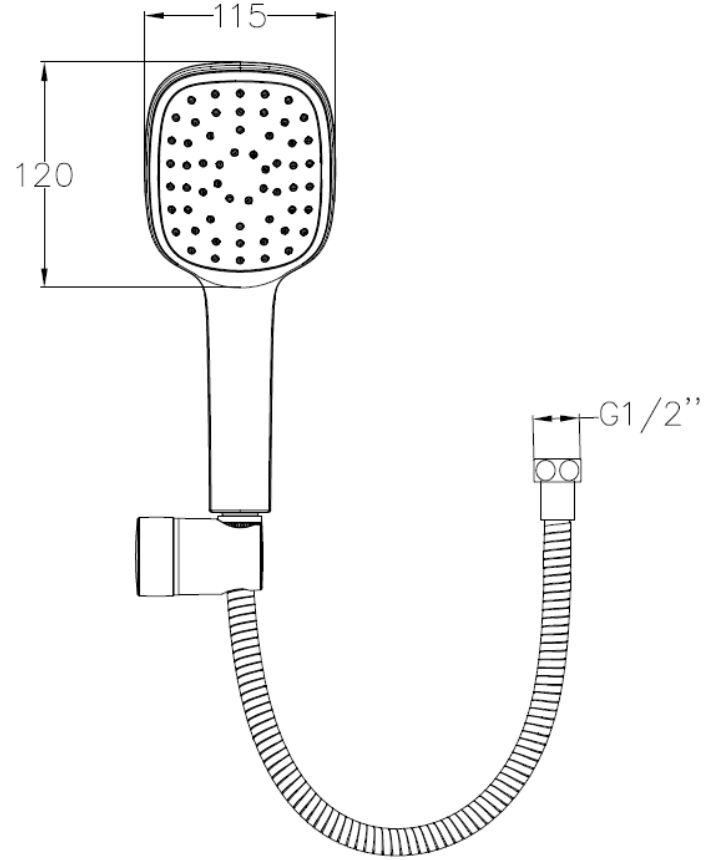

BB35037114 SQUARE ANKASTRE BANYO BATARYASI 2F SIVA ÜSTÜ KROME

BB35037114 SQUARE CONCEALED BATH MIXER 2F - SURFACE MOUNTED PART CHROME

- BB45037144** BİEN SQUARE - ROUND YENİ ANKASTRE BANYO BATARYASI SIVA ALTI 2F
BB45037144 BİEN SQUARE& ROUND CONCEALED BATH MIXER 2F - CONCEALED PART

bien

BD14033117 BİEN GOYA MAFSALLI ÜST TAKIM 1F -KROME

BD14033117 BIEN GOYA HAND SHOWER SET 1F - CHROME

BD34027118 GOYA SQUARE DUŞ BAŞLIĞI KROME - SİYAH
BD34027118 GOYA SQUARE SHOWER HEAD CHROME - BLACK

BT16028105 DUŞ BAŞLIĞI BORUSU 40 cm KROME

BT16028105 SHOWER ARM 40 cm - FROM WALL CHROME

BT26028121 SQUARE ANKASTRE DUŞ ÇIKIŞ UCU - YD KROME
BT26028121 SQUARE SHOWER SPOUT WITH DIVERTER CHROME