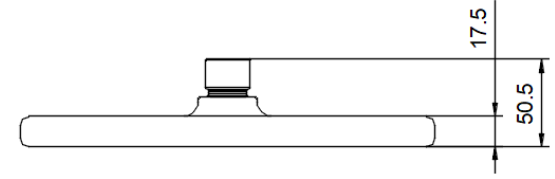

BB35037114 SQUARE ANKASTRE BANYO BATARYASI 2F SIVA ÜSTÜ KROME

BB35037114 SQUARE CONCEALED BATH MIXER 2F - SURFACE MOUNTED PART CHROME

- BB45037144** BİEN SQUARE - ROUND YENİ ANKASTRE BANYO BATARYASI SIVA ALTI 2F
BB45037144 BİEN SQUARE& ROUND CONCEALED BATH MIXER 2F - CONCEALED PART

bien

BD14033117 BİEN GOYA MAFSALLI ÜST TAKIM 1F -KROME

BD14033117 BIEN GOYA HAND SHOWER SET 1F - CHROME

BD34027118 GOYA SQUARE DUŞ BAŞLIĞI KROME - SİYAH
BD34027118 GOYA SQUARE SHOWER HEAD CHROME - BLACK

BT16028105 DUŞ BAŞLIĞI BORUSU 40 cm KROME

BT16028105 SHOWER ARM 40 cm - FROM WALL CHROME

BT26028121 SQUARE ANKASTRE DUŞ ÇIKIŞ UCU - YD KROME
BT26028121 SQUARE SHOWER SPOUT WITH DIVERTER CHROME