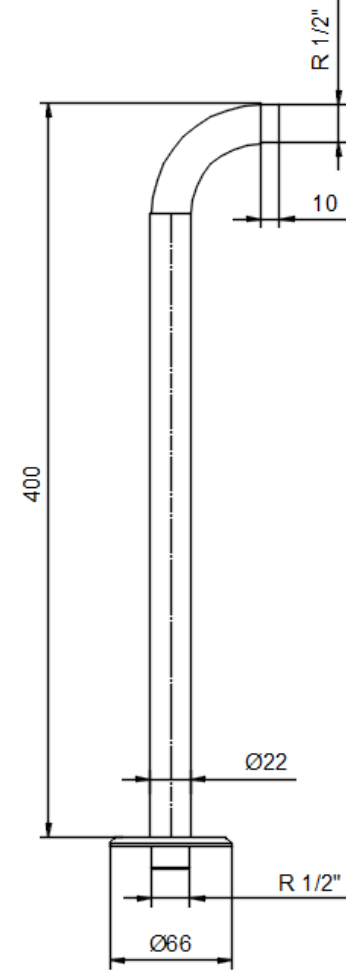

BB35037114 SQUARE ANKASTRE BANYO BATARYASI 2F SIVA ÜSTÜ KROME

BB35037114 SQUARE CONCEALED BATH MIXER 2F - SURFACE MOUNTED PART CHROME

- BB45037144** BİEN SQUARE - ROUND YENİ ANKASTRE BANYO BATARYASI SIVA ALTI 2F
BB45037144 BİEN SQUARE& ROUND CONCEALED BATH MIXER 2F - CONCEALED PART

bien

BD14033117 BİEN GOYA MAFSALLI ÜST TAKIM 1F -KROME

BD14033117 BIEN GOYA HAND SHOWER SET 1F - CHROME

BD34027118 GOYA SQUARE DUŞ BAŞLIĞI KROME - SİYAH
BD34027118 GOYA SQUARE SHOWER HEAD CHROME - BLACK

BT16028105 DUŞ BAŞLIĞI BORUSU 40 cm KROME

BT16028105 SHOWER ARM 40 cm - FROM WALL CHROME

BT26028121 SQUARE ANKASTRE DUŞ ÇIKIŞ UCU - YD KROME
BT26028121 SQUARE SHOWER SPOUT WITH DIVERTER CHROME