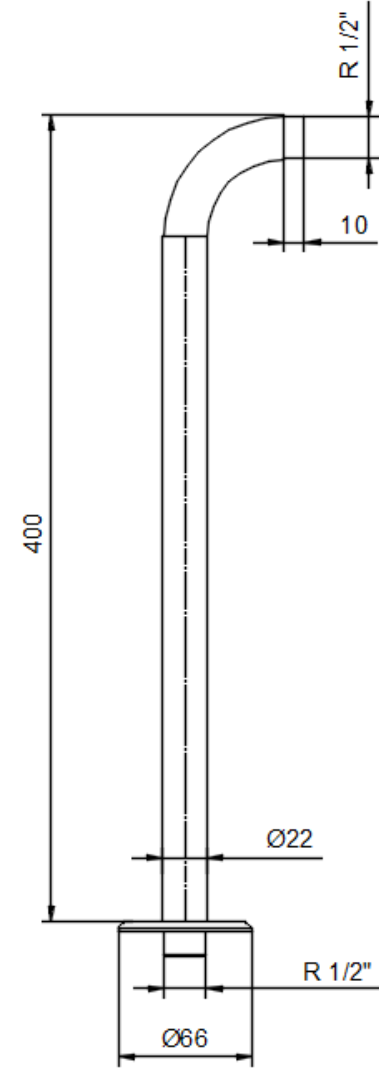

BB35037226 ROUND ANKASTRE BANYO BATARYASI 2F SIVA ÜSTÜ KROME

BB35037226 ROUND CONCEALED BATH MIXER 2F - SURFACE MOUNTED PART CHROME

bien

BB45037251 BİEN SQUARE - ROUND YENİ ANKASTRE BANYO BATARYASI SIVA ALTI 2F ROSE GOLD

BT16028229 DUŞ BAŞLIĞI BORUSU 40 CM ROSE GOLD
BT16028229 SHOWER ARM 40 CM - FROM WALL ROSE GOLD

bien

BT26028217 ROUND ANKASTRE DUŞ ÇIKIŞ UCU - YD ROSE GOLD
BT26028217 ROUND SHOWER SPOUT WITH DIVERTER ROSE GOLD