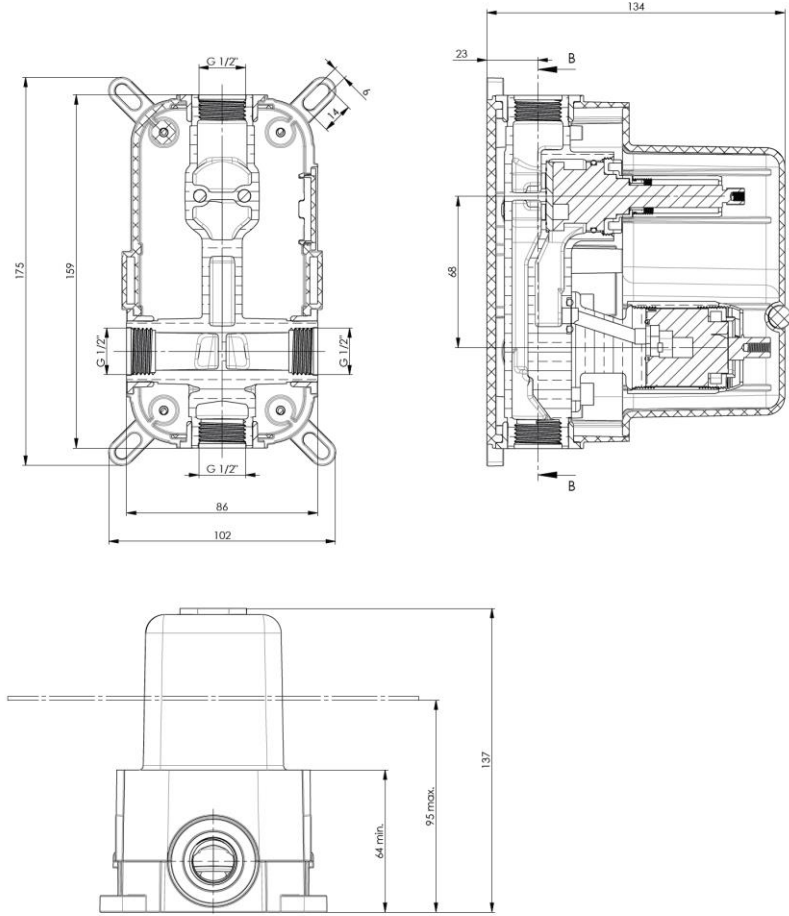

BB35037226 ROUND ANKASTRE BANYO BATARYASI 2F SIVA ÜSTÜ KROME

BB35037226 ROUND CONCEALED BATH MIXER 2F - SURFACE MOUNTED PART CHROME

bien

BB45037251 BİEN SQUARE - ROUND YENİ ANKASTRE BANYO BATARYASI SIVA ALTI 2F ROSE GOLD

BB45037251 BİEN SQUARE& ROUND CONCEALED BATH MIXER 2F - CONCEALED PART ROSE GOLD

bien

BD14033214 HERMES MAFSALLI ÜST TAKIM 3F ROSE GOLD

BD14033214 HERMES SHOWER SET 3F ROSE GOLD

BD34027211 BİEN ULTRASLİM ROUND DUŞ BAŞLIĞI - ROSE GOLD
BD34027211 BİEN ULTRASLİM ROUND HEAD SHOWER - ROSE GOLD

BT16028229 DUŞ BAŞLIĞI BORUSU 40 CM ROSE GOLD
BT16028229 SHOWER ARM 40 CM - FROM WALL ROSE GOLD

bien

BT26028217 ROUND ANKASTRE DUŞ ÇIKIŞ UCU - YD ROSE GOLD
BT26028217 ROUND SHOWER SPOUT WITH DIVERTER ROSE GOLD