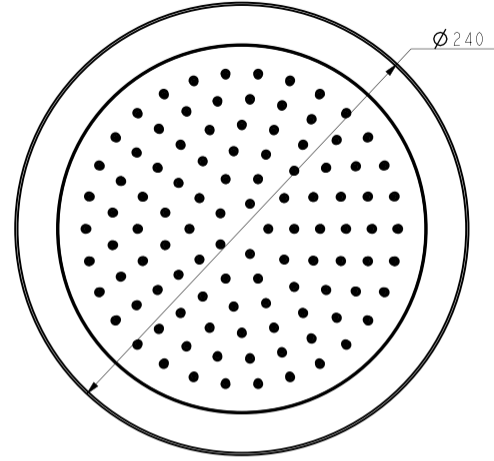

BB35037226 ROUND ANKASTRE BANYO BATARYASI 2F SIVA ÜSTÜ KROME

BB35037226 ROUND CONCEALED BATH MIXER 2F - SURFACE MOUNTED PART CHROME

bien

BB45037251 BİEN SQUARE - ROUND YENİ ANKASTRE BANYO BATARYASI SIVA ALTI 2F ROSE GOLD

BB45037251 BİEN SQUARE& ROUND CONCEALED BATH MIXER 2F - CONCEALED PART ROSE GOLD

bien

BD14033214 HERMES MAFSALLI ÜST TAKIM 3F ROSE GOLD

BD14033214 HERMES SHOWER SET 3F ROSE GOLD

BD34027211 BİEN ULTRASLİM ROUND DUŞ BAŞLIĞI - ROSE GOLD
BD34027211 BİEN ULTRASLİM ROUND HEAD SHOWER - ROSE GOLD

BT16028229 DUŞ BAŞLIĞI BORUSU 40 CM ROSE GOLD
BT16028229 SHOWER ARM 40 CM - FROM WALL ROSE GOLD

bien

BT26028217 ROUND ANKASTRE DUŞ ÇIKIŞ UCU - YD ROSE GOLD
BT26028217 ROUND SHOWER SPOUT WITH DIVERTER ROSE GOLD