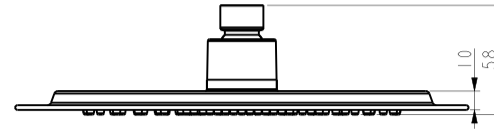

BB35037226 ROUND ANKASTRE BANYO BATARYASI 2F SIVA ÜSTÜ KROME

BB35037226 ROUND CONCEALED BATH MIXER 2F - SURFACE MOUNTED PART CHROME

bien

BB45037251 BİEN SQUARE - ROUND YENİ ANKASTRE BANYO BATARYASI SIVA ALTI 2F ROSE GOLD

BB45037251 BİEN SQUARE& ROUND CONCEALED BATH MIXER 2F - CONCEALED PART ROSE GOLD

bien

BD14033214 HERMES MAFSALLI ÜST TAKIM 3F ROSE GOLD

BD14033214 HERMES SHOWER SET 3F ROSE GOLD

BD34027211 BİEN ULTRASLİM ROUND DUŞ BAŞLIĞI - ROSE GOLD
BD34027211 BİEN ULTRASLİM ROUND HEAD SHOWER - ROSE GOLD

BT16028229 DUŞ BAŞLIĞI BORUSU 40 CM ROSE GOLD
BT16028229 SHOWER ARM 40 CM - FROM WALL ROSE GOLD

bien

BT26028217 ROUND ANKASTRE DUŞ ÇIKIŞ UCU - YD ROSE GOLD
BT26028217 ROUND SHOWER SPOUT WITH DIVERTER ROSE GOLD