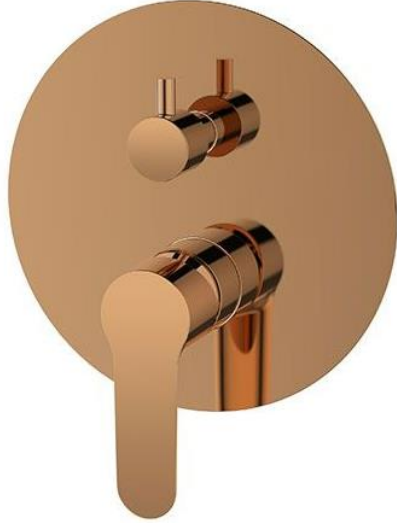

BB35037226 ROUND ANKASTRE BANYO BATARYASI 2F SIVA ÜSTÜ KROME

BB35037226 ROUND CONCEALED BATH MIXER 2F - SURFACE MOUNTED PART CHROME

bien

BB45037251 BİEN SQUARE - ROUND YENİ ANKASTRE BANYO BATARYASI SIVA ALTI 2F ROSE GOLD

BB45037251 BİEN SQUARE& ROUND CONCEALED BATH MIXER 2F - CONCEALED PART ROSE GOLD

bien

BD14033214 HERMES MAFSALLI ÜST TAKIM 3F ROSE GOLD

BD14033214 HERMES SHOWER SET 3F ROSE GOLD

BD34027211 BİEN ULTRASLİM ROUND DUŞ BAŞLIĞI - ROSE GOLD
BD34027211 BİEN ULTRASLİM ROUND HEAD SHOWER - ROSE GOLD

BT16028229 DUŞ BAŞLIĞI BORUSU 40 CM ROSE GOLD
BT16028229 SHOWER ARM 40 CM - FROM WALL ROSE GOLD

bien

BT26028217 ROUND ANKASTRE DUŞ ÇIKIŞ UCU - YD ROSE GOLD
BT26028217 ROUND SHOWER SPOUT WITH DIVERTER ROSE GOLD