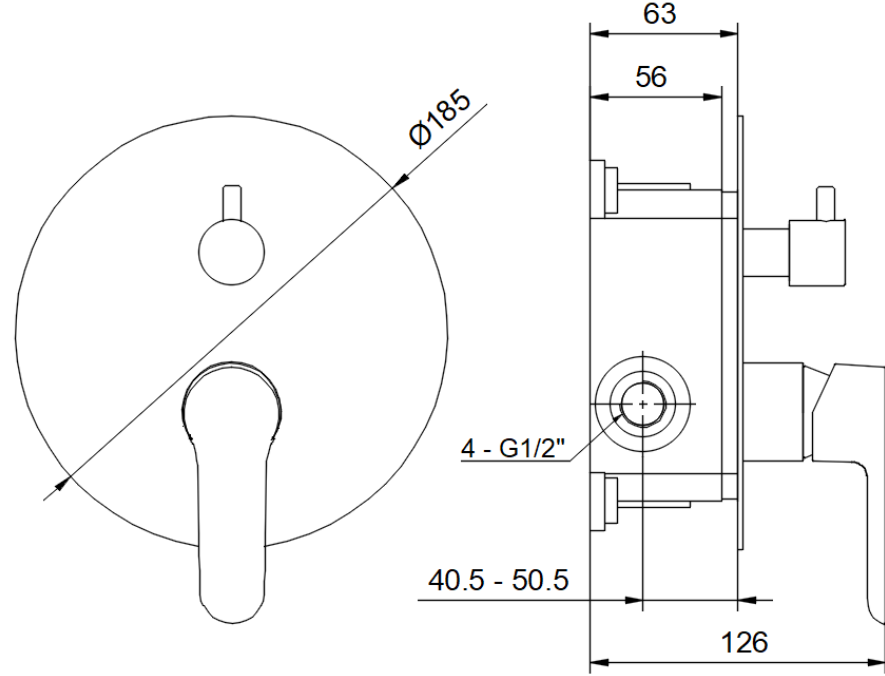

BB35037226 ROUND ANKASTRE BANYO BATARYASI 2F SIVA ÜSTÜ KROME

BB35037226 ROUND CONCEALED BATH MIXER 2F - SURFACE MOUNTED PART CHROME

bien

BB45037251 BİEN SQUARE - ROUND YENİ ANKASTRE BANYO BATARYASI SIVA ALTI 2F ROSE GOLD

BB45037251 BİEN SQUARE& ROUND CONCEALED BATH MIXER 2F - CONCEALED PART ROSE GOLD

bien

BD14033214 HERMES MAFSALLI ÜST TAKIM 3F ROSE GOLD

BD14033214 HERMES SHOWER SET 3F ROSE GOLD

BD34027211 BİEN ULTRASLİM ROUND DUŞ BAŞLIĞI - ROSE GOLD
BD34027211 BİEN ULTRASLİM ROUND HEAD SHOWER - ROSE GOLD

BT16028229 DUŞ BAŞLIĞI BORUSU 40 CM ROSE GOLD
BT16028229 SHOWER ARM 40 CM - FROM WALL ROSE GOLD

bien

BT26028217 ROUND ANKASTRE DUŞ ÇIKIŞ UCU - YD ROSE GOLD
BT26028217 ROUND SHOWER SPOUT WITH DIVERTER ROSE GOLD