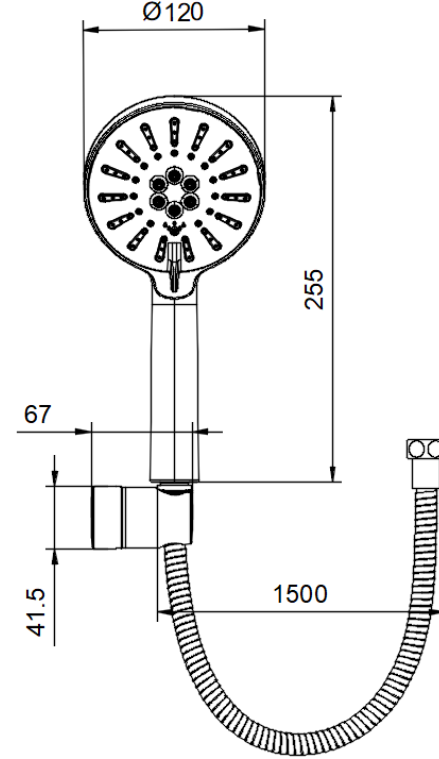

BB35037226 ROUND ANKASTRE BANYO BATARYASI 2F SIVA ÜSTÜ KROME

BB35037226 ROUND CONCEALED BATH MIXER 2F - SURFACE MOUNTED PART CHROME

bien

BB45037251 BİEN SQUARE - ROUND YENİ ANKASTRE BANYO BATARYASI SIVA ALTI 2F ROSE GOLD

BB45037251 BİEN SQUARE& ROUND CONCEALED BATH MIXER 2F - CONCEALED PART ROSE GOLD

bien

BD14033214 HERMES MAFSALLI ÜST TAKIM 3F ROSE GOLD

BD14033214 HERMES SHOWER SET 3F ROSE GOLD

BD34027211 BİEN ULTRASLİM ROUND DUŞ BAŞLIĞI - ROSE GOLD
BD34027211 BİEN ULTRASLİM ROUND HEAD SHOWER - ROSE GOLD

BT16028229 DUŞ BAŞLIĞI BORUSU 40 CM ROSE GOLD
BT16028229 SHOWER ARM 40 CM - FROM WALL ROSE GOLD

bien

BT26028217 ROUND ANKASTRE DUŞ ÇIKIŞ UCU - YD ROSE GOLD
BT26028217 ROUND SHOWER SPOUT WITH DIVERTER ROSE GOLD