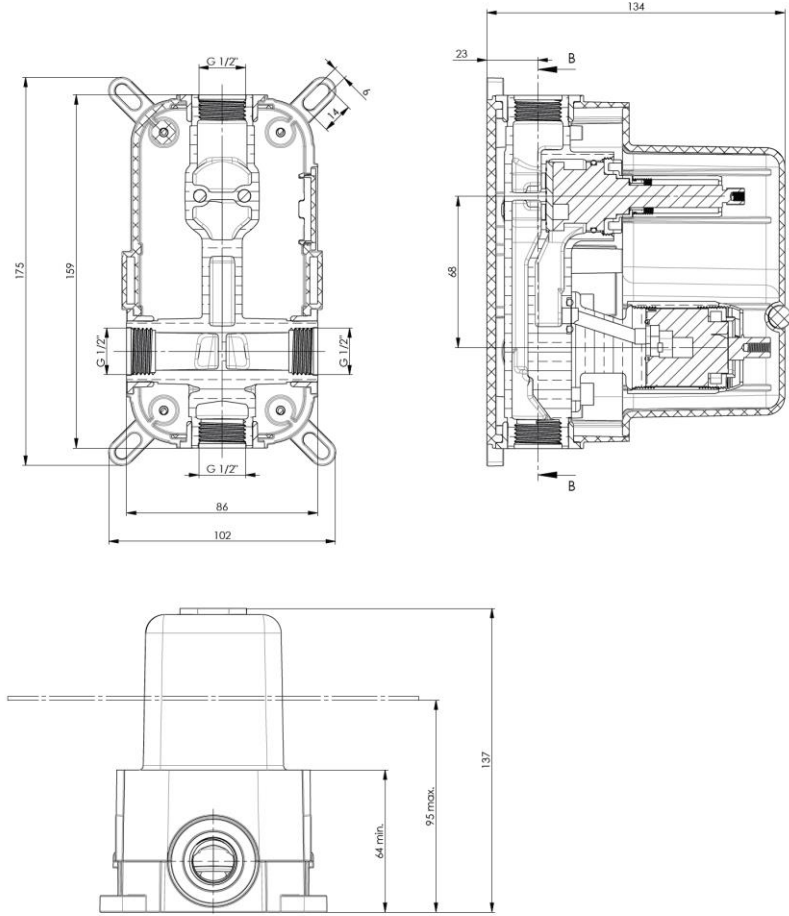

BB35037227 SQUARE ANKASTRE BANYO BATARYASI 2F SIVA ÜSTÜ ROSE GOLD

BB35037227 SQUARE CONCEALED BATH MIXER 2F - SURFACE MOUNTED PART ROSE GOLD

bien

BB45037251 BİEN SQUARE - ROUND YENİ ANKASTRE BANYO BATARYASI SIVA ALTI 2F ROSE GOLD

BB45037251 BİEN SQUARE& ROUND CONCEALED BATH MIXER 2F - CONCEALED PART ROSE GOLD

bien

BD14033214 HERMES MAFSALLI ÜST TAKIM 3F ROSE GOLD

BD14033214 HERMES SHOWER SET 3F ROSE GOLD

BD34027212 ULTRASLIM SQUARE DUŞ BAŞLIĞI ROSE GOLD
BD34027212 ULTRASLIM SQUARE SHOWER HEAD ROSE GOLD

bien

BT16028229 DUŞ BAŞLIĞI BORUSU 40 CM ROSE GOLD
BT16028229 SHOWER ARM 40 CM - FROM WALL ROSE GOLD

bien

BT26028223 BIEN SQUARE ANKASTRE DUŞ ÇIKIŞ UCU-YD - ROSE GOLD
BT26028223 BIEN SQUARE SHOWER SPOUT WITH DIVERTER - ROSE GOLD