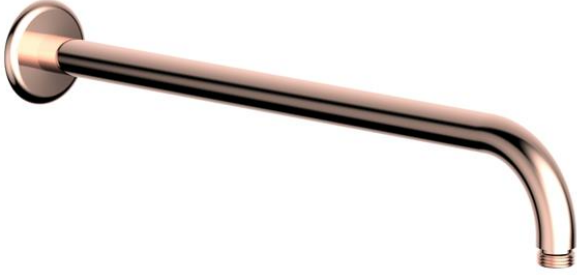

BB35037227 SQUARE ANKASTRE BANYO BATARYASI 2F SIVA ÜSTÜ ROSE GOLD

BB35037227 SQUARE CONCEALED BATH MIXER 2F - SURFACE MOUNTED PART ROSE GOLD

bien

BB45037251 BİEN SQUARE - ROUND YENİ ANKASTRE BANYO BATARYASI SIVA ALTI 2F ROSE GOLD

BB45037251 BİEN SQUARE& ROUND CONCEALED BATH MIXER 2F - CONCEALED PART ROSE GOLD

bien

BD14033214 HERMES MAFSALLI ÜST TAKIM 3F ROSE GOLD

BD14033214 HERMES SHOWER SET 3F ROSE GOLD

BD34027212 ULTRASLIM SQUARE DUŞ BAŞLIĞI ROSE GOLD
BD34027212 ULTRASLIM SQUARE SHOWER HEAD ROSE GOLD

bien

BT16028229 DUŞ BAŞLIĞI BORUSU 40 CM ROSE GOLD
BT16028229 SHOWER ARM 40 CM - FROM WALL ROSE GOLD

bien

BT26028223 BIEN SQUARE ANKASTRE DUŞ ÇIKIŞ UCU-YD - ROSE GOLD
BT26028223 BIEN SQUARE SHOWER SPOUT WITH DIVERTER - ROSE GOLD