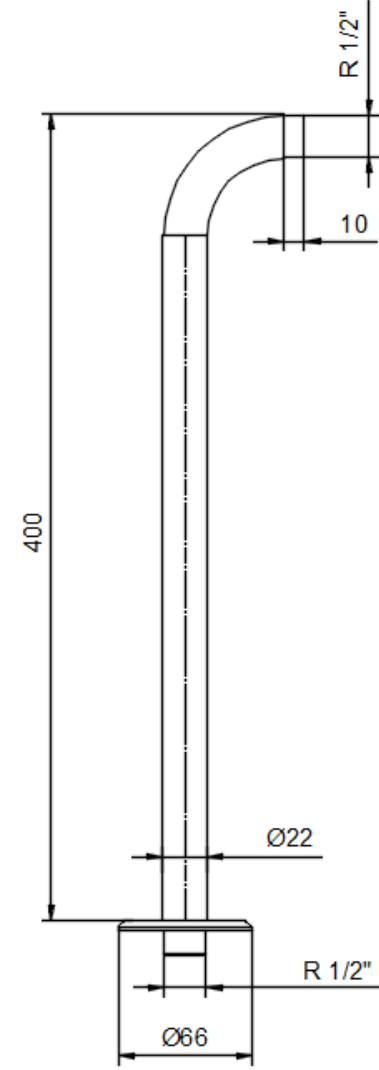

BB35037227 SQUARE ANKASTRE BANYO BATARYASI 2F SIVA ÜSTÜ ROSE GOLD

BB35037227 SQUARE CONCEALED BATH MIXER 2F - SURFACE MOUNTED PART ROSE GOLD

bien

BB45037251 BİEN SQUARE - ROUND YENİ ANKASTRE BANYO BATARYASI SIVA ALTI 2F ROSE GOLD

BB45037251 BİEN SQUARE& ROUND CONCEALED BATH MIXER 2F - CONCEALED PART ROSE GOLD

bien

BD14033214 HERMES MAFSALLI ÜST TAKIM 3F ROSE GOLD

BD14033214 HERMES SHOWER SET 3F ROSE GOLD

BD34027212 ULTRASLIM SQUARE DUŞ BAŞLIĞI ROSE GOLD
BD34027212 ULTRASLIM SQUARE SHOWER HEAD ROSE GOLD

bien

BT16028229 DUŞ BAŞLIĞI BORUSU 40 CM ROSE GOLD
BT16028229 SHOWER ARM 40 CM - FROM WALL ROSE GOLD

bien

BT26028223 BIEN SQUARE ANKASTRE DUŞ ÇIKIŞ UCU-YD - ROSE GOLD
BT26028223 BIEN SQUARE SHOWER SPOUT WITH DIVERTER - ROSE GOLD