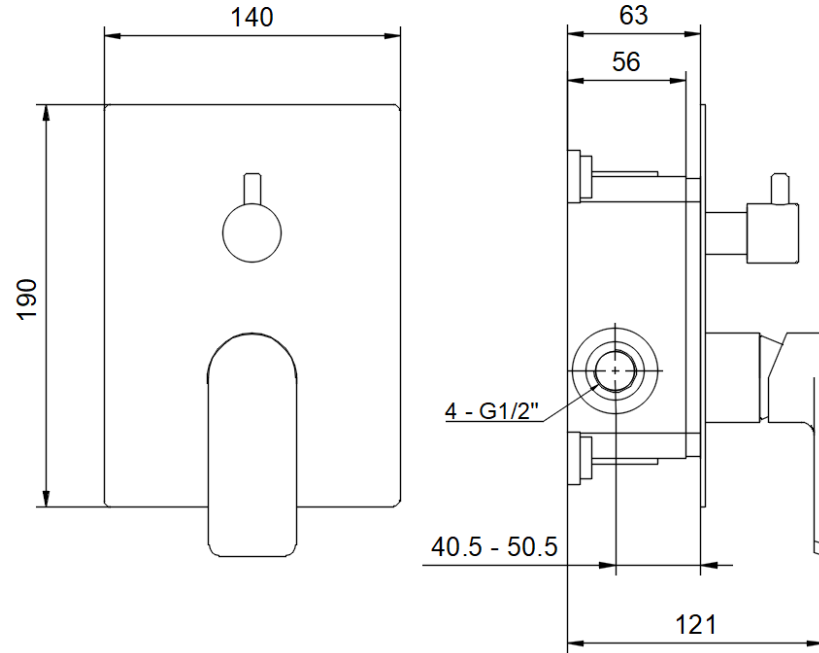

BB35037227 SQUARE ANKASTRE BANYO BATARYASI 2F SIVA ÜSTÜ ROSE GOLD

BB35037227 SQUARE CONCEALED BATH MIXER 2F - SURFACE MOUNTED PART ROSE GOLD

bien

BB45037251 BİEN SQUARE - ROUND YENİ ANKASTRE BANYO BATARYASI SIVA ALTI 2F ROSE GOLD

BB45037251 BİEN SQUARE& ROUND CONCEALED BATH MIXER 2F - CONCEALED PART ROSE GOLD

bien

BD14033214 HERMES MAFSALLI ÜST TAKIM 3F ROSE GOLD

BD14033214 HERMES SHOWER SET 3F ROSE GOLD

BD34027212 ULTRASLIM SQUARE DUŞ BAŞLIĞI ROSE GOLD
BD34027212 ULTRASLIM SQUARE SHOWER HEAD ROSE GOLD

bien

BT16028229 DUŞ BAŞLIĞI BORUSU 40 CM ROSE GOLD
BT16028229 SHOWER ARM 40 CM - FROM WALL ROSE GOLD

bien

BT26028223 BIEN SQUARE ANKASTRE DUŞ ÇIKIŞ UCU-YD - ROSE GOLD
BT26028223 BIEN SQUARE SHOWER SPOUT WITH DIVERTER - ROSE GOLD