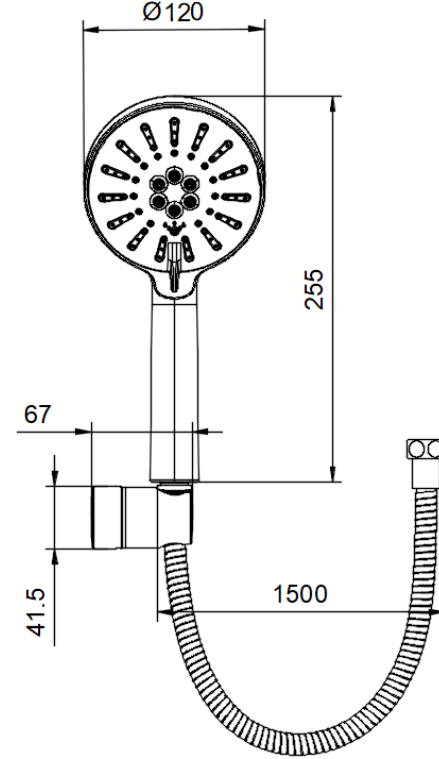

BB35037227 SQUARE ANKASTRE BANYO BATARYASI 2F SIVA ÜSTÜ ROSE GOLD

BB35037227 SQUARE CONCEALED BATH MIXER 2F - SURFACE MOUNTED PART ROSE GOLD

bien

BB45037251 BİEN SQUARE - ROUND YENİ ANKASTRE BANYO BATARYASI SIVA ALTI 2F ROSE GOLD

BB45037251 BİEN SQUARE& ROUND CONCEALED BATH MIXER 2F - CONCEALED PART ROSE GOLD

bien

BD14033214 HERMES MAFSALLI ÜST TAKIM 3F ROSE GOLD

BD14033214 HERMES SHOWER SET 3F ROSE GOLD

BD34027212 ULTRASLIM SQUARE DUŞ BAŞLIĞI ROSE GOLD
BD34027212 ULTRASLIM SQUARE SHOWER HEAD ROSE GOLD

bien

BT16028229 DUŞ BAŞLIĞI BORUSU 40 CM ROSE GOLD
BT16028229 SHOWER ARM 40 CM - FROM WALL ROSE GOLD

bien

BT26028223 BIEN SQUARE ANKASTRE DUŞ ÇIKIŞ UCU-YD - ROSE GOLD
BT26028223 BIEN SQUARE SHOWER SPOUT WITH DIVERTER - ROSE GOLD