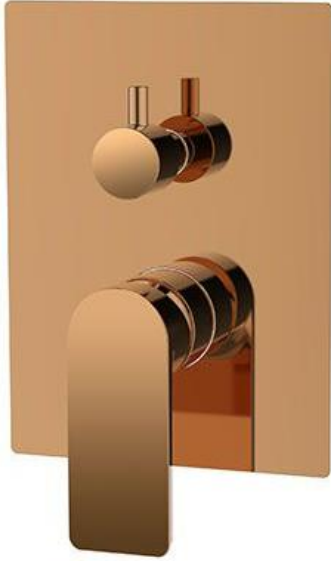

BB35037227 SQUARE ANKASTRE BANYO BATARYASI 2F SIVA ÜSTÜ ROSE GOLD

BB35037227 SQUARE CONCEALED BATH MIXER 2F - SURFACE MOUNTED PART ROSE GOLD

bien

BB45037251 BİEN SQUARE - ROUND YENİ ANKASTRE BANYO BATARYASI SIVA ALTI 2F ROSE GOLD

BB45037251 BİEN SQUARE& ROUND CONCEALED BATH MIXER 2F - CONCEALED PART ROSE GOLD

bien

BD14033214 HERMES MAFSALLI ÜST TAKIM 3F ROSE GOLD

BD14033214 HERMES SHOWER SET 3F ROSE GOLD

BD34027212 ULTRASLIM SQUARE DUŞ BAŞLIĞI ROSE GOLD
BD34027212 ULTRASLIM SQUARE SHOWER HEAD ROSE GOLD

bien

BT16028229 DUŞ BAŞLIĞI BORUSU 40 CM ROSE GOLD
BT16028229 SHOWER ARM 40 CM - FROM WALL ROSE GOLD

bien

BT26028223 BIEN SQUARE ANKASTRE DUŞ ÇIKIŞ UCU-YD - ROSE GOLD
BT26028223 BIEN SQUARE SHOWER SPOUT WITH DIVERTER - ROSE GOLD