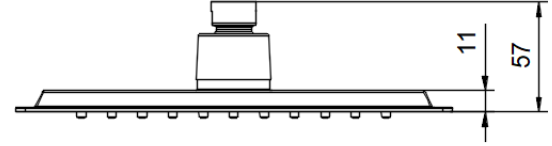

BB45037251 BİEN SQUARE& ROUND CONCEALED BATH MIXER 2F - CONCEALED PART ROSE GOLD

bien

BD14033214 HERMES MAFSALLI ÜST TAKIM 3F ROSE GOLD

BD14033214 HERMES SHOWER SET 3F ROSE GOLD

BD34027212 ULTRASLIM SQUARE DUŞ BAŞLIĞI ROSE GOLD
BD34027212 ULTRASLIM SQUARE SHOWER HEAD ROSE GOLD