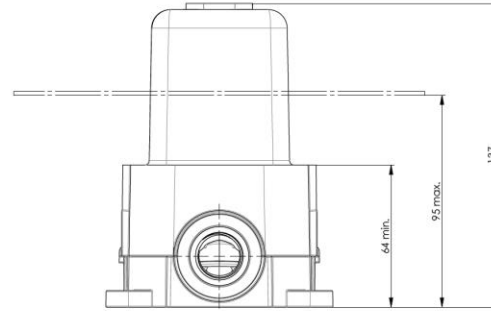

bien

BB45037552 BİEN SQUARE - ROUND ANKASTRE BANYO BATARYASI SIVA ALTI 2F MAT SIYAH

BB45037552 BIEN SQUARE& ROUND CONCEALED BATH MIXER 2F - CONCEALED PART - MATT BLACK