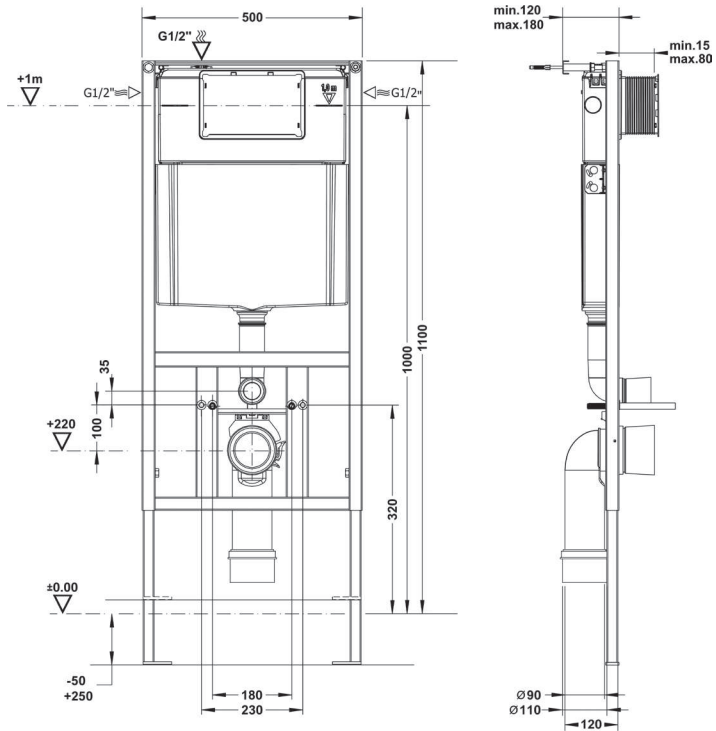

MEGAPHONE

MEGAPHONE
MGM000000V00W3000
370x550 mm

MINI MEGAPHONE
MGM100000V00W3000
200x185mm

concealed
CISTERNS

SUPREME

SUPREME PRO-D CONCEALED
CISTERN, FLOOR AND WALL
MOUNTED, 3/6LT
SUCD630000TB0

SUPREME PRO-F CONCEALED
CISTERN, SELF-STANDING
FLOOR MOUNTED, 3/6LT
SUCF630000ZB0