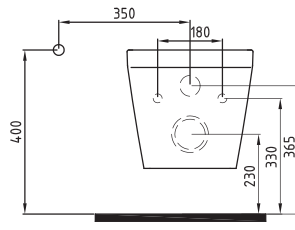

NEPTUN WALL HUNG WC
PAN 52 cm
NPKA052AMVPOW5000
520x350mm

COMPATIBLE SEAT COVER

BIEN SALVO UF/DUROPLAST AB SOFTCLOSE EASYRELEASE SEAT COVER
SVEU11W5W5HB0 (elite) SVMU11W5W5HB0 (monoslim)

BIEN SALVO PP/PROPLAST AB SOFTCLOSE EASYRELEASE SEAT COVER
SVMP11W5W50B0 (monoslim)

BIEN SALVO PP/PROPLAST CLASSIC EASYRELEASE SEAT COVER
SVMP01W5W50B0 (monoslim)