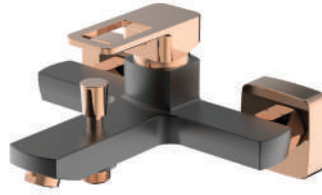

CHROME - ROSE GOLD

SALVO PLUS COLOURS

BASIN MIXER
BL11065406

Pieces In Box : **4**
Spout Length : **122 mm**
Spout Height : **110 mm**

BLACK - ROSE GOLD

BATH MIXER
BB01065407

Pieces In Box : **4**
Spout Length : **170 mm**
Shower Hose Connection Type : **G 1/2"**