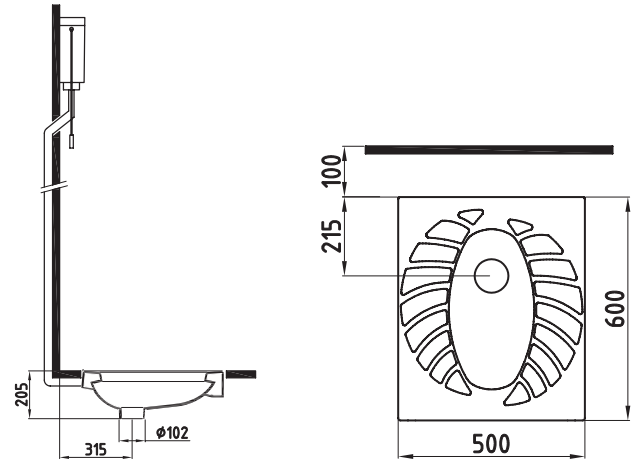

SINGLE PIECE MOON
TYPE SQUATTING PAN
60 cm REAR INLET
TPHT06001VSAW5000
600x600mm