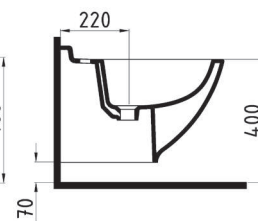

- White
- Satin White
- Satin Cappuccino
- Glossy Black
- Satin Black

WALL HUNG WC PAN
52 cm
HRKA052AMVPOW5000
520x350mm

- Red
- Orange

WALL HUNG BIDET
52 cm N3 SINGLE HOLE
HRBA05203VD1W5000
530x350mm

WALL HUNG BIDET
52 cm CONCEALED
FIXING SINGLE HOLE
HRBA05201VD1W5000
520x350mm