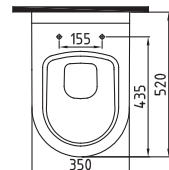

WALL HUNG BIDET
52 cm N3 SINGLE HOLE
HRBA05203VD1W5000
530x350mm