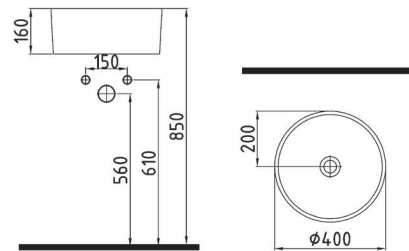

COUNTERTOP WASH-
BASIN 40 cm WITHOUT
HOLE HOMEY OVER
WHITE - GOLD
HRLG04001FD003000
Ø400mm