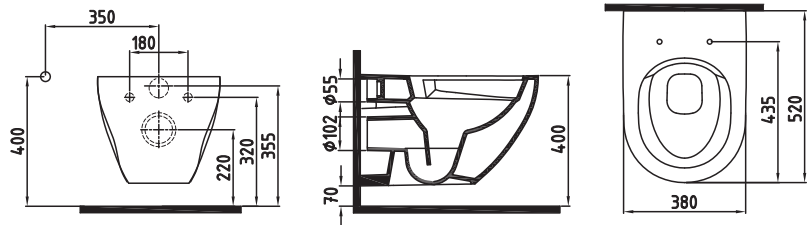

WALL HUNG WC
PAN 52 cm NO-RIM/
CONCEALED FIXING
DNKA052N1VPOW3000
520x380mm

COMPATIBLE SEAT COVER

UF/DUROPLAST SOFTCLOSE EASYRELEASE SEAT COVER
71KXY5200000