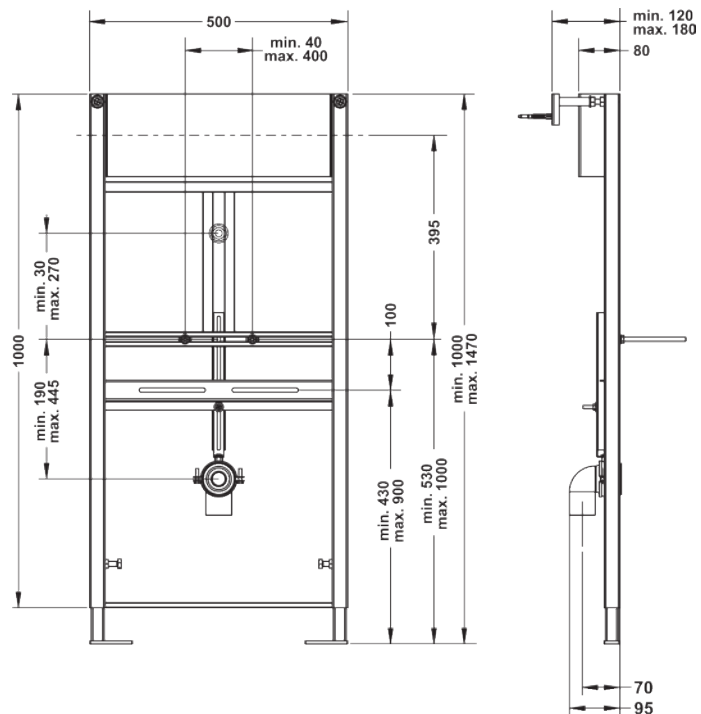

SUPREME FRA-U SANITARY INSTALLATION FRAME FOR URINALS
FRFDUR00000B0