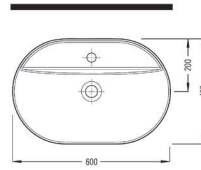

BIEN VENTO MONOSLIM PP/PROPLAST CLASSIC EASYRELEASE SEAT COVER
VTMP01W5W50B0 (monoslim)

SOLID

WALL HANG WC PAN
52 cm
SOFTFLUSH
CONCEALED FIXING
(VORTEX FLUSHING
SYSTEM)

SOKA052V1VP0W5000
520x365 mm

OBLONG COUNTERTOP
WASHBASIN 60 cm
SINGLE HOLE
SOLG06001FD1W5000
600x400 mm