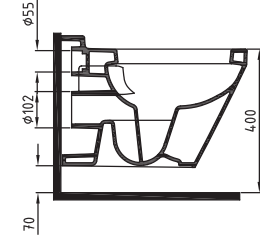

COMPATIBLE SEAT COVER

BIEN SALVO UF/DUROPLAST AB SOFTCLOSE EASYRELEASE SEAT COVER
SVEU11W5W5HB0 (elite) SVMU11W5W5HB0 (monoslim)

BIEN SALVO PP/PROPLAST AB SOFTCLOSE EASYRELEASE SEAT COVER
SVMP11W5W50B0 (monoslim)

BIEN SALVO PP/PROPLAST CLASSIC EASYRELEASE SEAT COVER
SVMP01W5W50B0 (monoslim)