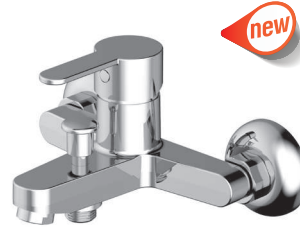

BATH MIXER
BB01076102

Pieces In Box : **4**
Spout Length : **143 mm**
Shower Hose Connection Type: : **G1/2"**

CHROME