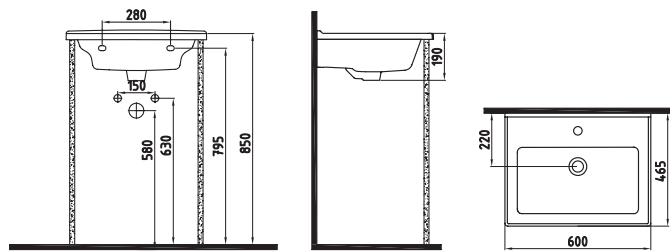

VANITY WASHBASIN
80 cm SINGLE HOLE
NPLK080B1FD1W5000
800x470mm

VANITY WASHBASIN
100 cm SINGLE HOLE
NPLK100B1FD1W5000
1000x470mm

VANITY WASHBASIN
WITH SHELF TO RIGHT
80 cm SINGLE HOLE
NPLK080B2FD1W5000
800x470mm