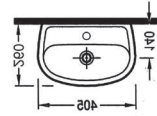

SINGLE PIECE WASH BASINS

SINGLE PIECE
WASHBASIN WALL
MOUNTING OPTION
41 cm WITHOUT HOLE
TPLS04101VDOW5000
405x205mm

SINGLE PIECE
WASHBASIN WALL
MOUNTING OPTION
41 cm SINGLE HOLE
TPLS04101VD1W5000
405x205mm

SINGLE PIECE
WASHBASIN WALL
MOUNTING OPTION
36 cm WITHOUT HOLE
TPLS03601VDOW5000
360x290mm

SINGLE PIECE
WASHBASIN WALL
MOUNTING OPTION
36 cm WITH SINGLE
HOLE
TPLS03601VD1W5000
360x290mm

SINGLE PIECE
WASHBASIN WALL
MOUNTING OPTION
45 cm WITHOUT HOLE
TPLS04501VDOW5000
455x355mm

SINGLE PIECE
WASHBASIN WALL
MOUNTING OPTION
45 cm WITH SINGLE
HOLE
TPLS04501VD1W5000
455x355mm

SINGLE PIECE SEMI
PEDESTAL
TPAA02701V00W5000
270mm

SINGLE PIECE DISABLED
WASHBASIN 60 cm
SINGLE HOLE
TPLE06001VD1W5000
600x510mm