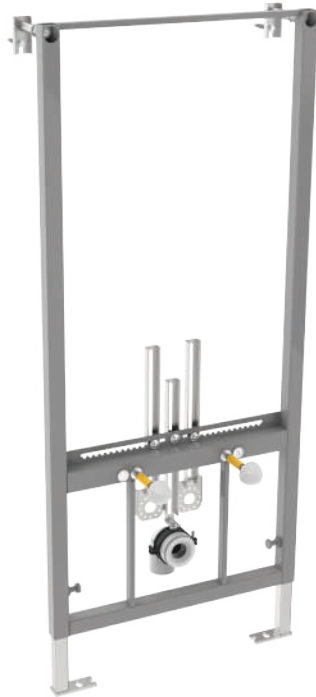

SUPREME

SUPREME FRA-B
SANITARY INSTALLATION
FRAME FOR BIDETS
FRFDBD0000B0