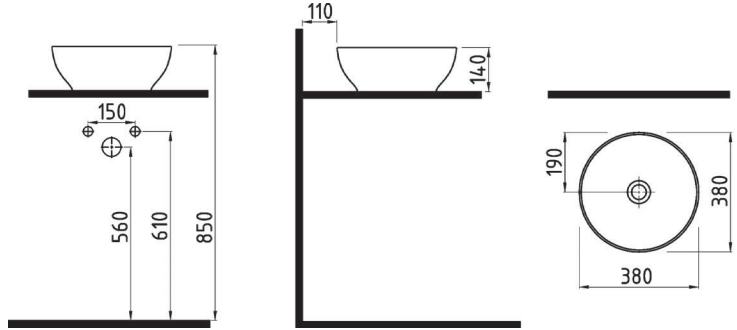

SQUARE COUNTERTOP
WASHBASIN 38 cm
WITHOUT HOLE
MTLG03801FDOW5000
380x380mm

RECTANGLE
COUNT.TOP WB. 65 cm
WITH HOLE
MTLG06501FD1W5000

MOTTO

ROUND COUNTERTOP
WASHBASIN 38 cm
WITHOUT HOLE
MTLG03802FDOW5000
Ø 380mm