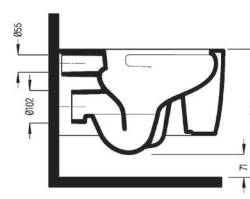

BIEN VENTO MONOSLIM PP/PROPLAST CLASSIC EASYRELEASE SEAT COVER
VTMP01W5W50B0 (monoslim)

SOLID

WALL HANG WC PAN
52 cm
SOFTFLUSH
CONCEALED FIXING
(VORTEX FLUSHING
SYSTEM)

SOKA052V1VP0W5000
520x365 mm

OBLONG COUNTERTOP
WASHBASIN 60 cm
SINGLE HOLE
SOLG06001FD1W5000
600x400 mm