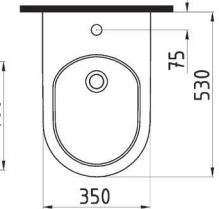

- White
- Satin White
- Satin Cappuccino
- Glossy Black
- Satin Black

WALL HUNG WC PAN
52 cm
HRKA052AMVPOW5000
520x350mm

- Red
- Orange

WALL HUNG BIDET
52 cm N3 SINGLE HOLE
HRBA05203VD1W5000
530x350mm

WALL HUNG BIDET
52 cm CONCEALED
FIXING SINGLE HOLE
HRBA05201VD1W5000
520x350mm