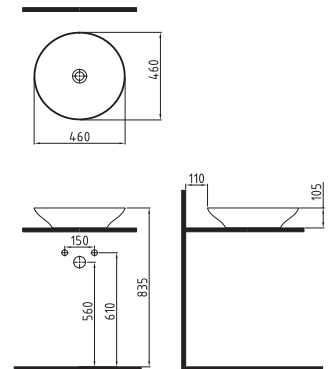

FLAME

COUNTERTOP WASHBASIN
60 cm WITHOUT HOLE GOLD
DECOR
FALG06002FD0G7SZD
600x400mm

COUNTERTOP WASHBASIN
47 cm WITHOUT HOLE ROSE
GOLD DECOR
FALG04701FD009SZO
Ø 470mm

COUNTERTOP WASHBASIN
47 cm WITHOUT HOLE GOLD
DECOR
FALG04701FD008SZO
Ø 470mm