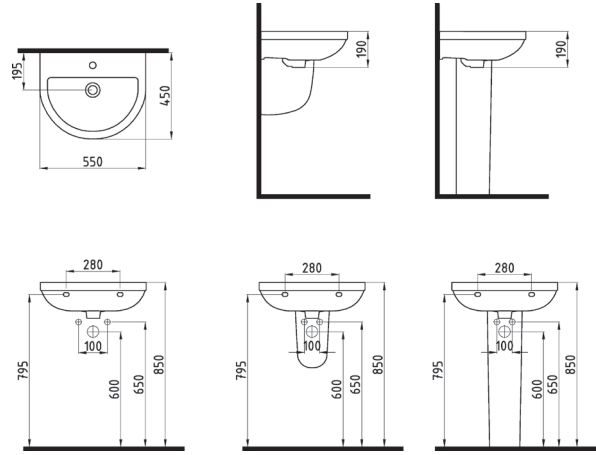

ORION SEMI PEDESTAL
32 cm WHITE
ORAA032B1V00W5SZO

ORION FULL PEDESTAL
71 cm WHITE
ORAK07101V00W5SZO

BIDET 62 cm SINGLE HOLE
CPBY06201VD1W5000
 615x370mm

CLOSE COUPLED BTW WC
PAN 62 cm
CPKD06201VPOW5000
 620x365mm