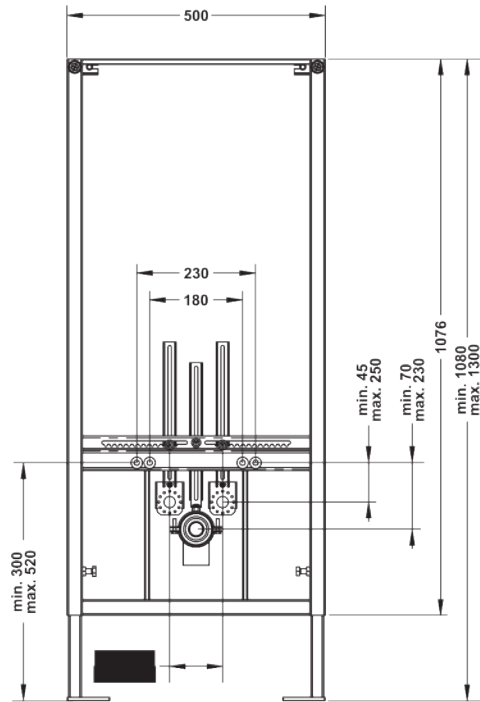

SUPREME

SUPREME FRA-B
SANITARY INSTALLATION
FRAME FOR BIDETS
FRFDBD0000B0