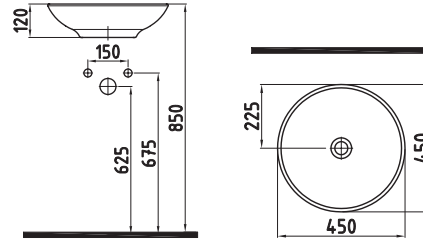

COUNTERTOP
WASHBASIN 54 cm
WITHOUT HOLE
HRLG05401FDOW5000
540x400mm