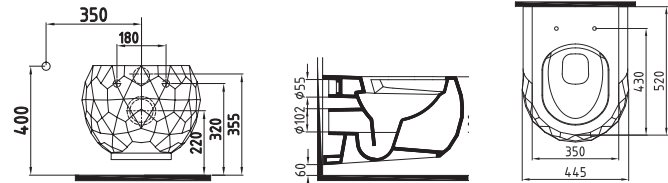

White

WALL HUNG BIDET 52 cm
SINGLE HOLE
PNBA05201VD1W5000
520x350mm

White

COMPATIBLE SEAT COVER

BIEN VENTO UF/DUROPLAST AB SOFTCLOSE EASYRELEASE SEAT COVER
VTEU11W5W5HBO (elite)
VTMU11W5W5HBO (monoslim)

BIEN VENTO MONOSLIM PROPLAST SOFTCLOSE EASYRELEASE SEAT COVER
VTMP11W5W50B0 (monoslim)