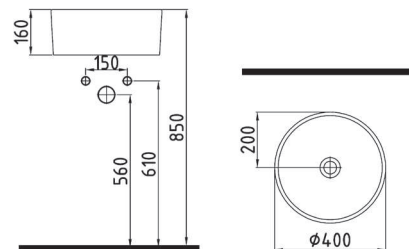

COUNTERTOP WASH-
BASIN 40 cm WITHOUT
HOLE HOMEY INSIDE
BLACK - GOLD
HRLG04001FD004000
Ø400mm