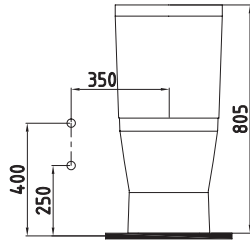

NEPTUN WALL HUNG WC
PAN 52 cm NO-RIM
CONCEALED FIXING
NPKA052N1VPOW5000
520x350mm