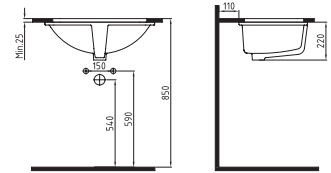

FALG05301FD009SZO
550x325mm

UNDER COUNTER WASHBASIN
53 cm WITHOUT HOLE WHITE

FALG05301FD00W3SZO
550x325mm