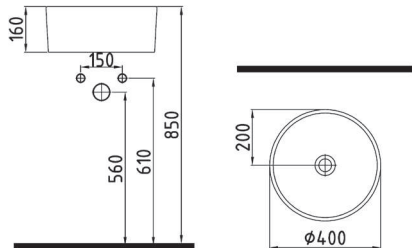

COUNTERTOP
WASHBASIN 40 cm
WITHOUT HOLE SULTAN
DECOR
HRLG04001FD002000
Ø400mm