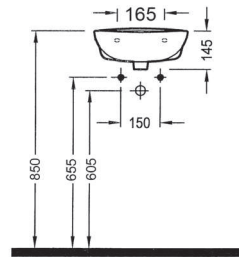

SINGLE PIECE
WASHBASIN WALL
MOUNTING OPTION
36 cm WITHOUT HOLE
TPLS03601VDOW5000
360x290mm

SINGLE PIECE
WASHBASIN WALL
MOUNTING OPTION
36 cm WITH SINGLE
HOLE
TPLS03601VD1W5000
360x290mm