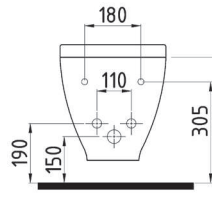

- White
- Satin White
- Satin Cappuccino
- Glossy Black
- Satin Black

WALL HUNG WC PAN
52 cm
HRKA052AMVPOW5000
520x350mm

- Red
- Orange

WALL HUNG BIDET
52 cm N3 SINGLE HOLE
HRBA05203VD1W5000
530x350mm

WALL HUNG BIDET
52 cm CONCEALED
FIXING SINGLE HOLE
HRBA05201VD1W5000
520x350mm