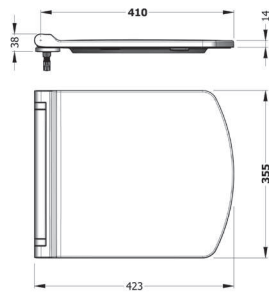

SALVO MONOSLIM
PROPLAST CLASSIC
EASYRELEASE SEAT
COVER

SVMP01W5W50B0