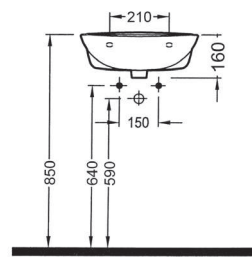

SINGLE PIECE
WASHBASIN WALL
MOUNTING OPTION
45 cm WITHOUT HOLE
TPLS04501VDOW5000
455x355mm

SINGLE PIECE
WASHBASIN WALL
MOUNTING OPTION
45 cm WITH SINGLE
HOLE
TPLS04501VD1W5000
455x355mm