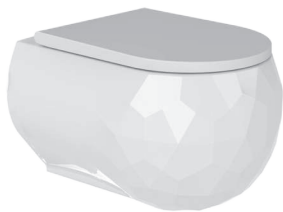

COUNTERTOP
WASHBASIN 49 cm
WITHOUT HOLE
PNLGO4901FDOW5000
Ø490mm

White

White

White

COMPATIBLE SEAT COVER

BIEN VENTO UF/DUROPLAST AB SOFTCLOSE EASYRELEASE SEAT COVER
VTEU11W5W5HBO (elite)
VTMU11W5W5HBO (monoslim)

BIEN VENTO MONOSLIM PROPLAST SOFTCLOSE EASYRELEASE SEAT COVER
VTMP11W5W50B0 (monoslim)

BIEN VENTO MONOSLIM PROPLAST CLASSIC EASYRELEASE SEAT COVER
VTMP01W5W50B0 (monoslim)