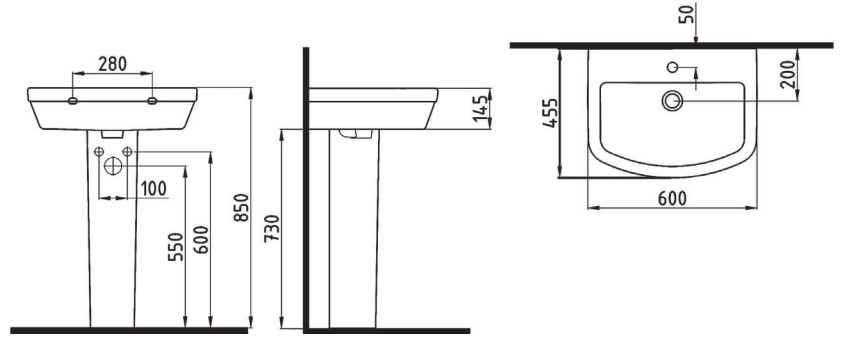

WASHBASIN WALL
MOUNTING OPTION
60 cm SINGLE HOLE
DRLS06001VD1W5000
600x455mm