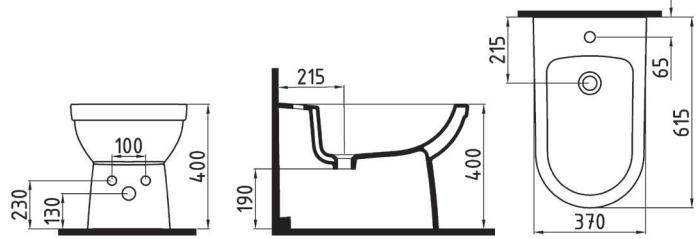

ORION SEMI PEDESTAL
32 cm WHITE
ORAA032B1V00W5SZO

ORION FULL PEDESTAL
71 cm WHITE
ORAK07101V00W5SZO

BIDET 62 cm SINGLE HOLE
CPBY06201VD1W5000
 615x370mm

CLOSE COUPLED BTW WC
PAN 62 cm
CPKD06201VPOW5000
 620x365mm