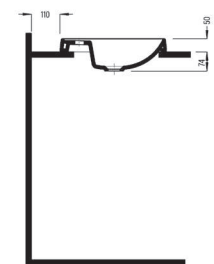

COMPATIBLE SEAT COVER

BIEN AMARO SLIM UF/DUROPLAST AB SOFTCLOSE EASYRELEASE SEAT COVER
ARSU11W5W5HB0