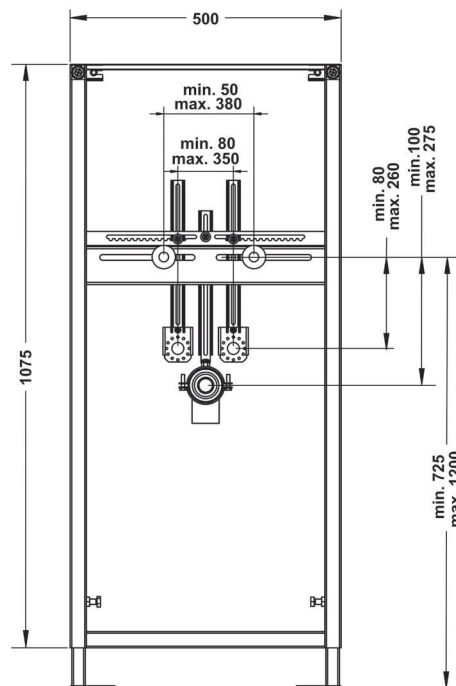

SUPREME FRA-W
SANITARY INSTALLATION
FRAME FOR WASHBASINS
FRFDWB0000B0