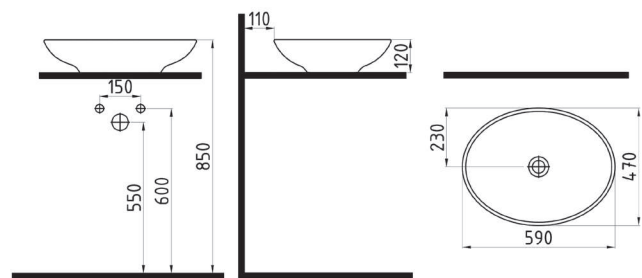

COUNTERTOP
WASHBASIN 59 cm
WITHOUT HOLE
HRLG05901FDOW5000
590x470mm