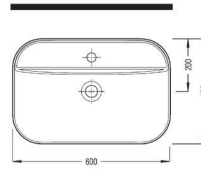

OBLONG COUNTERTOP
WASHBASIN 60 cm
SINGLE HOLE
SOLU06001FD1W5000
600x400 mm