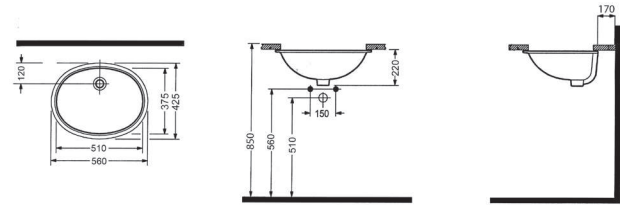

SINGLE PIECE
UNDERCOUNTER
WASHBASIN 50 cm
WITHOUT HOLE
TPLA05001VDOW5000