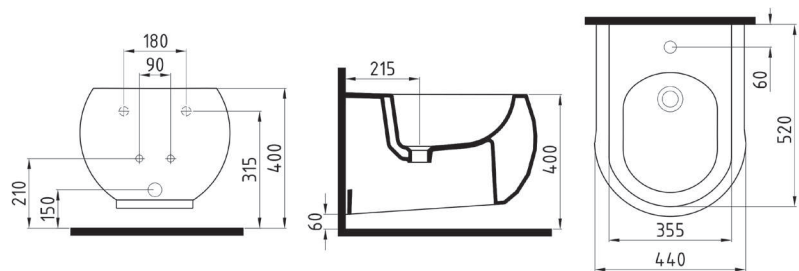

WALL HUNG BIDET
52 cm SINGLE HOLE
FLBA05201VD1W5000
520x355mm

COMPATIBLE SEAT COVER

BIEN VENTO UF/DUROPLAST AB SOFTCLOSE EASYRELEASE SEAT COVER
VTEU11W5W5HBO (elite)
VTMU11W5W5HBO (monoslim)

BIEN VENTO MONOSLIM PROPLAST SOFTCLOSE EASYRELEASE SEAT COVER
VTMP11W5W50B0 (monoslim)

BIEN VENTO MONOSLIM PROPLAST CLASSIC EASYRELEASE SEAT COVER
VTMP01W5W50B0 (monoslim)