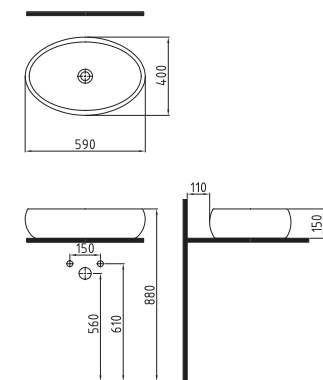

FLAME

COUNTERTOP WASHBASIN
50 cm WITHOUT HOLE GOLD
COATED
FALG05001FD0G0SZO
500x400mm

COUNTERTOP WASHBASIN
50 cm WITHOUT HOLE SATIN
WHITE
FALG05001FD0W4SZO
500x400mm

COUNTERTOP WASHBASIN
60 cm WITHOUT HOLE SATIN
ROSE GOLD DECOR
FALG06002FD0G8SZO
600x400mm