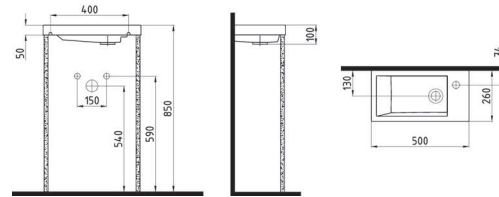

ETER-
NAL
beauty

INFINITIUM

INFINITIUM VANITY WB.
45 CM SINGLE HOLE
INLK04501FD1W5000
450mm

INFINITIUM VANITY WB. 50 CM
SINGLE HOLE
INLK05001FD1W5000
500mm

INFINITIUM COUNTERTOP WB.
60 CM SINGLE HOLE
INLG06001FD1W5000
600mm