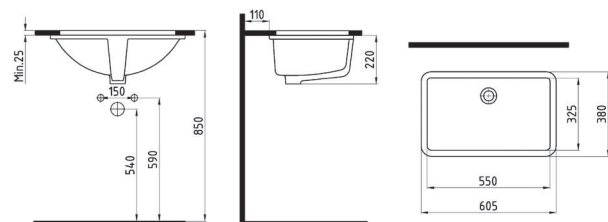

FLAME UNDER
COUNTER WASHBASIN
53 cm WITHOUT HOLE
ROSE GOLD DECOR
FALG05301FD009SZO

FLAME UNDER
COUNTER WASHBASIN
53 cm WITHOUT HOLE
FALG05301FD00W3SZO