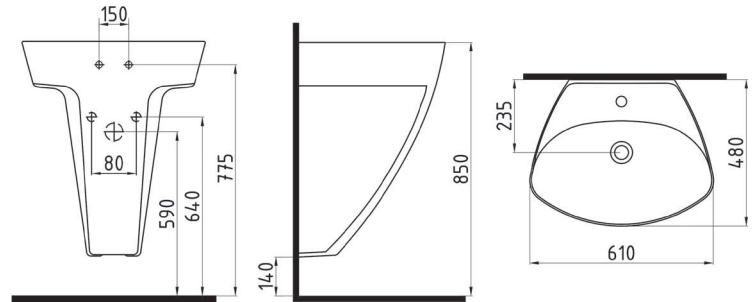

BIEN VENTO MONOSLIM PROPLAST CLASSIC EASYRELEASE SEAT COVER
VTMP01W5W50B0 (monoslim)

natural &
**MINI-
MAL**

MINERAL

MONOBLOCK
WASHBASIN 80 cm
SINGLE HOLE
MNLM08001FD1W5000
800x480mm

MONOBLOCK
WASHBASIN 60 cm
SINGLE HOLE
MNLM06001FD1W5000
610x480mm