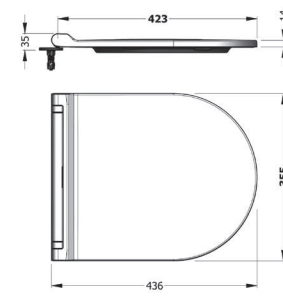

RICO MONOSLIM
PROPLAST SOFTCLOSE
EASYRELEASE SEAT
COVER

RCMP11W5W50B0