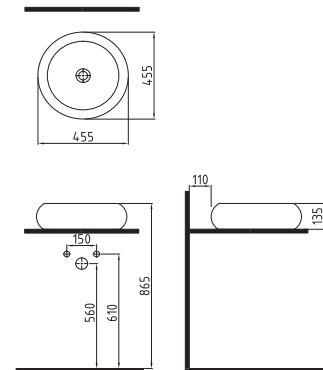

FLAME

COUNTERTOP WASHBASIN
47 cm WITHOUT HOLE SATIN
WHITE
FALGO4701FDOW4SZO
Ø 470mm

COUNTERTOP WASHBASIN
46 cm WITHOUT HOLE ROSE
GOLD COATED
FALGO4601FDOG5SZO
Ø 460mm

COUNTERTOP WASHBASIN
46 cm WITHOUT HOLE GOLD
COATED
FALGO4601FDOG2SZO
Ø 460mm