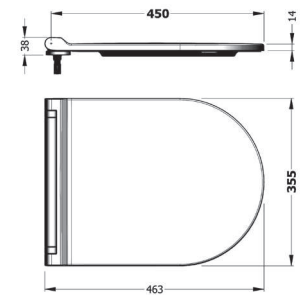

COMPATIBLE WC

*Harmony
Venüs
Mineral
Pent
Flash
Alesta*