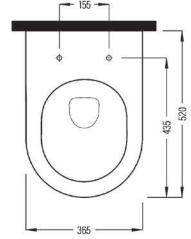

BIEN VENTO MONOSLIM PP/PROPLAST CLASSIC EASYRELEASE SEAT COVER
VTMP01W5W50B0 (monoslim)

SOLID

WALL HANG WC PAN
52 cm
SOFTFLUSH
CONCEALED FIXING
(VORTEX FLUSHING
SYSTEM)

SOKA052V1VP0W5000
520x365 mm

OBLONG COUNTERTOP
WASHBASIN 60 cm
SINGLE HOLE
SOLG06001FD1W5000
600x400 mm