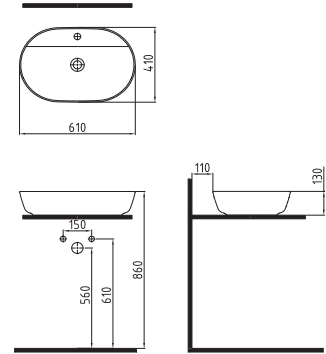

COUNTERTOP WASHBASIN 60 cm SINGLE HOLE SATIN WHITE
FALG06001FD1W4SZO
610x410mm
FALG06001FD1W3SZO

White