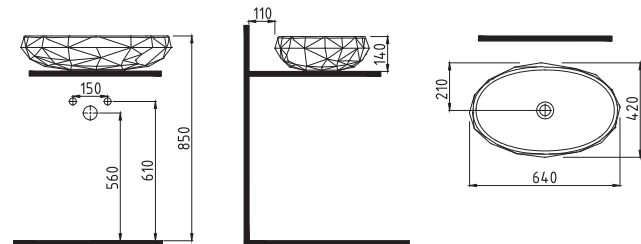

WALL HUNG WC PAN
52 cm NO-RIM/
CONCEALED FIXING
MLKA052N1VPOW5000
520x360mm

White