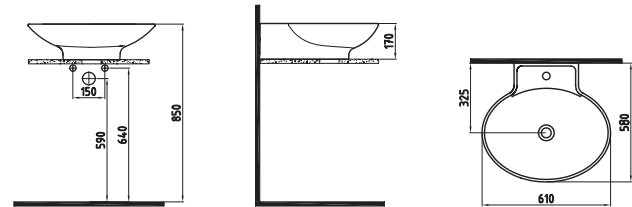

COUNTERTOP WASHBASIN 80 cm SINGLE HOLE
HRLG08001FD1W5000
800x510mm