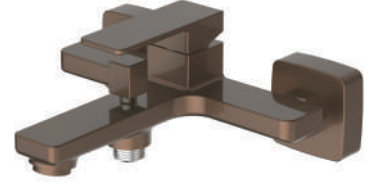

BATH MIXER
BB01070510

Pieces In Box : 4
Spout Length : 179 mm
Shower Hose Connection Type : G 1/2"

• Locked Type Diverter

MATT BRONZE