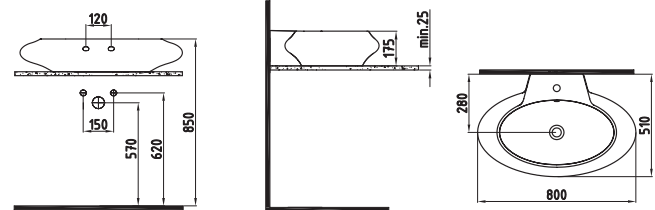

COUNTERTOP WASHBASIN 43 cm WITHOUT HOLE
HRLG04301FDOW5000
430x430mm