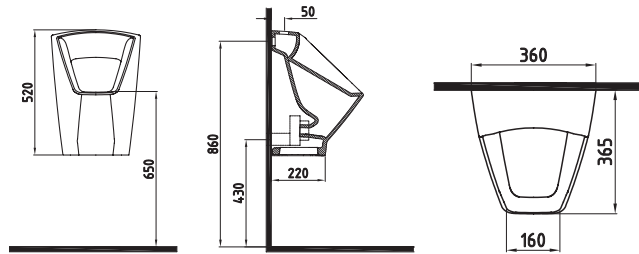

URINAL 52 cm TOP INLET
NPPS05201VSUW5000
520x365mm

URINAL 52 cm REAR INLET
NPPS05201VSAW5000
520x365mm