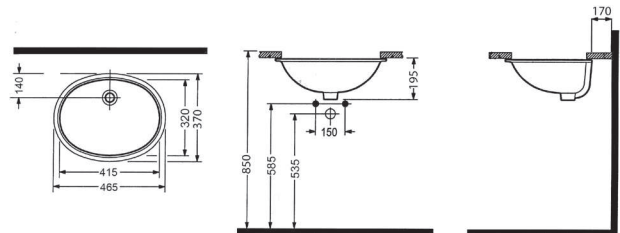

SINGLE PIECE
UNDERCOUNTER
WASHBASIN 41 cm
WITHOUT HOLE
TPLA04101VDOW3000