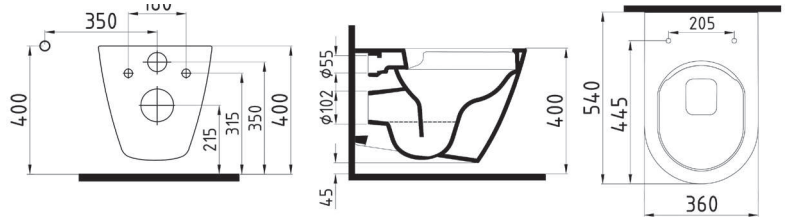

WALL HUNG WC PAN
54 cm NO-RIM
CONCEALED FIXING
ALKA054N1VPOW5000
540x360mm