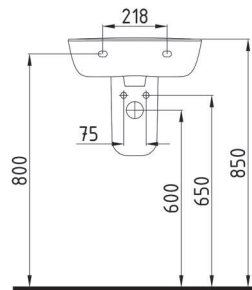

SINGLE PIECE SEMI
PEDESTAL
TPAA02701V00W5000
270mm