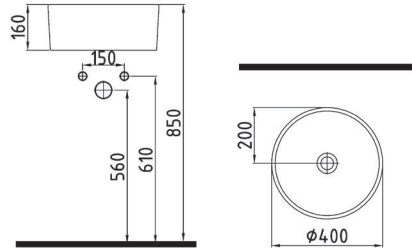

COUNTERTOP
WASHBASIN 40 cm
WITHOUT HOLE
HOMEY OVER BLACK -
PLATINIUM
HRLG04001FD007000
Ø400mm