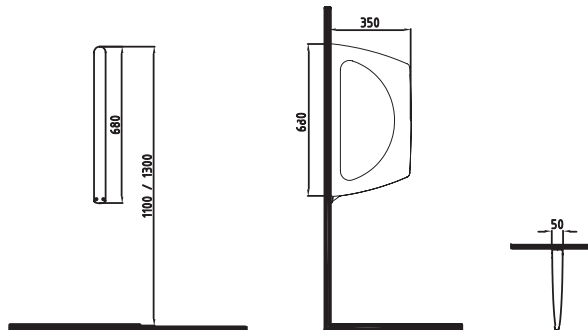

BIEN SALVO PP/PROPLAST CLASSIC EASYRELEASE SEAT COVER
SVMP01W5W50B0 (monoslim)

URINAL 52 cm TOP INLET
NPPS05201VSUW5000
 520x365mm

URINAL 52 cm REAR INLET
NPPS05201VSAW5000
 520x365mm

WALL SEPERATOR 68 cm
NPPA06801V00W5000
 680x350mm