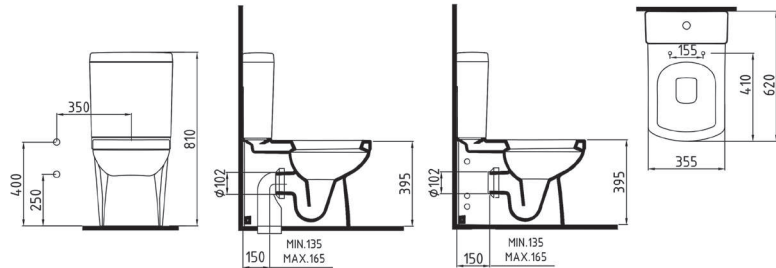

BACK TO WALL
CLOSE COUPLED
WC PAN 62 cm
GYKD06201VPOW5000
620mm

CISTERN 41 cm BOTTOM INLET
CPRS04101VDAW5000
410mm