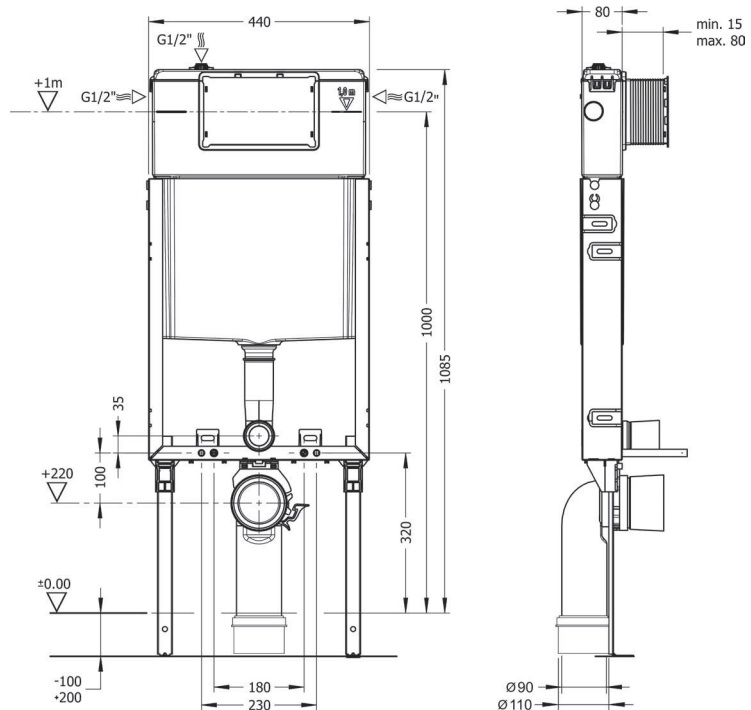

SUPREME PRO-T CONCEALED IN-WALL CISTERN WITH STANDING SUPPORTS, 3/6LT
SUCT630000TB0