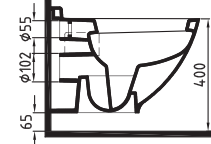

WALL HUNG BIDET
52 cm N3 SINGLE HOLE
HRBA05203VD1W5000
530x350mm