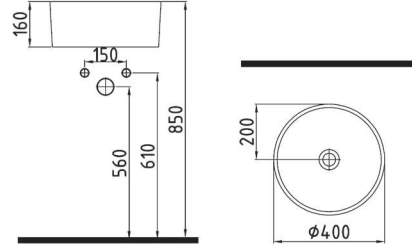

COUNTERTOP WASH-
BASIN 40 cm WITHOUT
HOLE HOMEY OVER
BLACK - GOLD
HRLG04001FD005000
Ø400mm