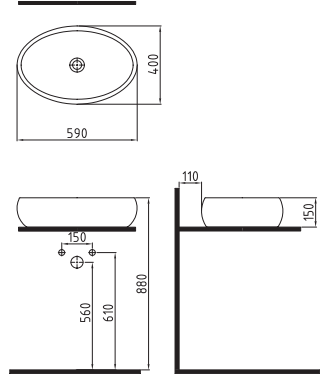

COUNTERTOP WASHBASIN
47 cm WITHOUT HOLE ROSE
GOLD DECOR
FALG04701FD009SZO
Ø 470mm