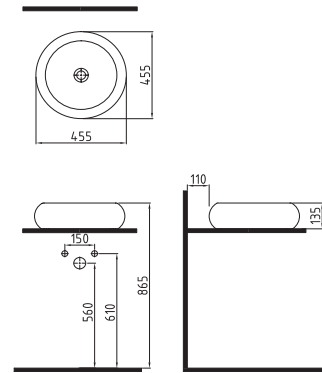

COUNTERTOP WASHBASIN
46 cm WITHOUT HOLE GOLD
COATED
FALGO4601FDOG2SZO
Ø 460mm