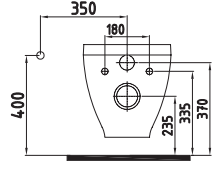

WALL HUNG WC PAN
52 cm
HRKA052AMVPOW5000
520x350mm