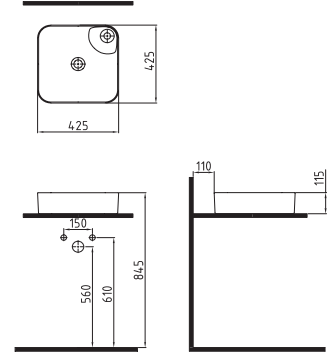

COUNTERTOP WASHBASIN 60 cm SINGLE HOLE ROSE GOLD COATED
FALGO6001FD1G5SZO
610x410mm