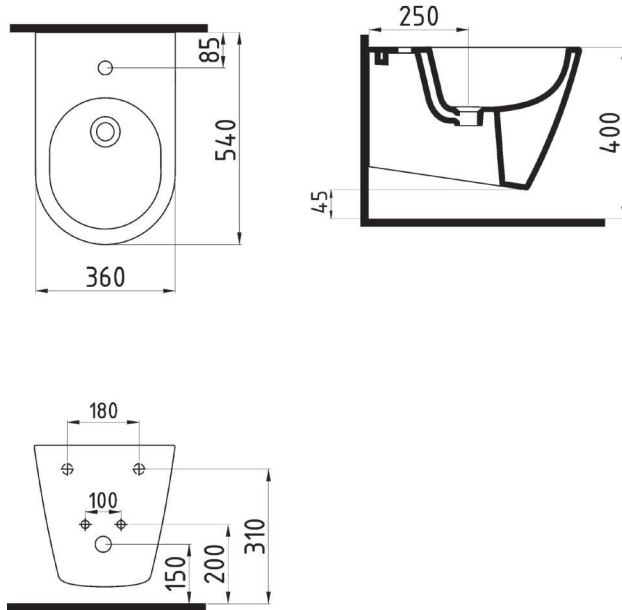

COMPATIBLE SEAT COVER

BIEN AMARO SLIM UF/DUROPLAST AB SOFTCLOSE EASYRELEASE SEAT COVER
ARSU11W5W5HB0

WALL HUNG WC PAN
54 cm NO-RIM
CONCEALED FIXING
ALKA054N1VPOW5000
540x360mm

WALL HUNG BIDET 54 cm
SINGLE HOLE
ALBA05401VD1W5000
540x360mm