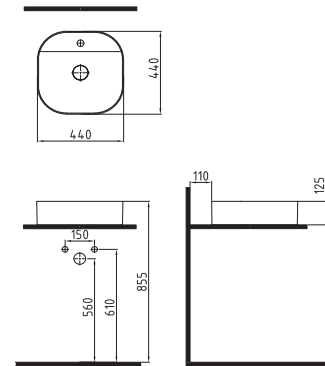

FLAME

COUNTERTOP WASHBASIN
44 cm SINGLE HOLE GOLD
COATED
FALG04401FD1G2SZO
440x440mm

COUNTERTOP WASHBASIN
44 cm SINGLE HOLE PLATIN
COATED
FALG04401FD1X2SZO
440x440mm

COUNTERTOP WASHBASIN
44 cm SINGLE HOLE SATIN
WHITE
FALG04401FD1W4SZO
440x440mm