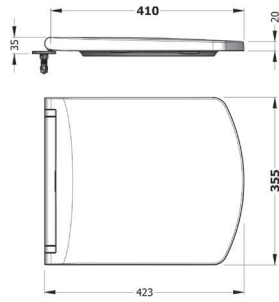

SALVO MONOSLIM
UF/DUROPLAST AB
SOFTCLOSE EASYRELEASE
SEAT COVER

SVMU11W5W5HB0

SVMU11B9B9HB0 *Glossy Black*

SVMU11B7B7HB0 *Satin Black*

SVMU11W6W6HB0 *Satin White*