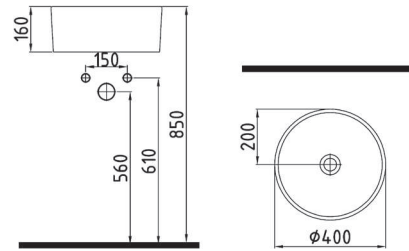

COUNTERTOP
WASHBASIN 40 cm
WITHOUT HOLE
HOMEY INSIDE WHITE
- GOLD
HRLG04001FD001000
Ø400mm