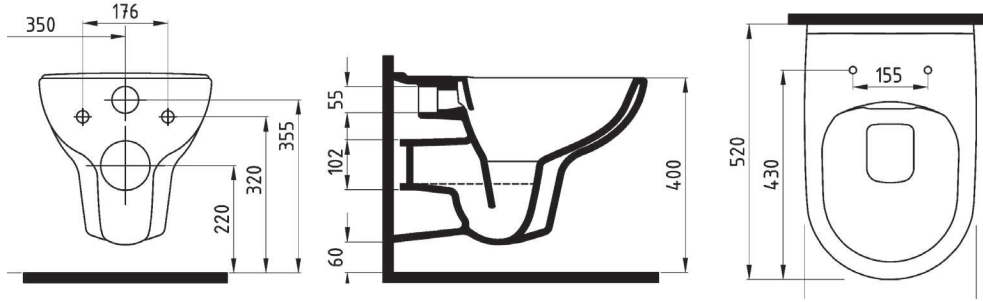

COMPATIBLE SEAT COVER

BIEN RICO UF/DUROPLAST AB SOFTCLOSE EASYRELEASE SEAT COVER
RCEU11W5W5HB0 (elite) RCMU11W5W5HB0 (monoslim)

BIEN RICO MONOSLIM PROPLAST SOFTCLOSE EASYRELEASE SEAT COVER
RCMP11W5W50B0 (monoslim)

BIEN RICO MONOSLIM PROPLAST CLASSIC EASYRELEASE SEAT COVER
RCMP01W5W50B0 (monoslim)