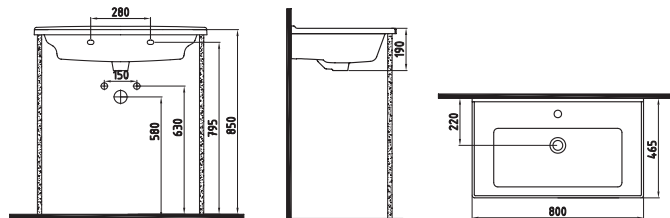

VANITY WASHBASIN
80 cm SINGLE HOLE
NPLK080B1FD1W5000
800x470mm

VANITY WASHBASIN
100 cm SINGLE HOLE
NPLK100B1FD1W5000
1000x470mm

VANITY WASHBASIN
WITH SHELF TO RIGHT
80 cm SINGLE HOLE
NPLK080B2FD1W5000
800x470mm