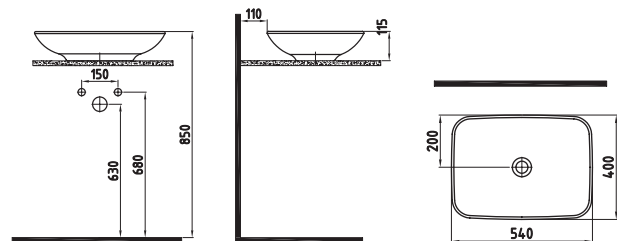

COUNTERTOP
WASHBASIN 54 cm
WITHOUT HOLE
HRLG05401FDOW5000
540x400mm