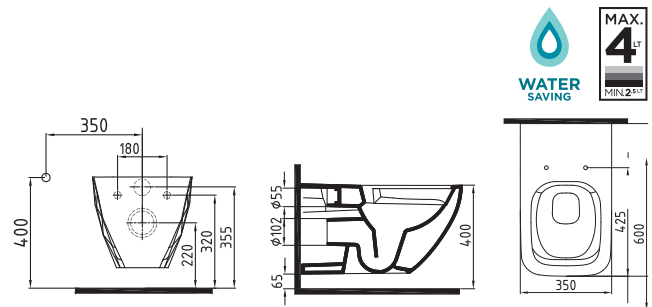

**CRYSTAL
AGE**
*be-
gins*

COUNTERTOP
WASHBASIN 41 cm
WITHOUT HOLE
KRLG04101FDOW5000
410x410mm

White

WALL HUNG WC PAN
60 cm NO-RIM/
CONCEALED FIXING
KRKA060N1VPOW5000
600x350mm

White

COMPATIBLE SEAT COVER

UF/DUROPLAST WC PAN SEAT COVER (SOFT CLOSE)