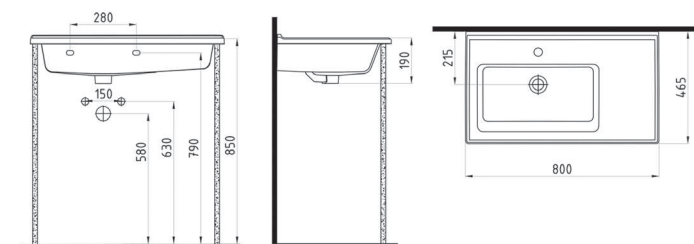

VANITY WASHBASIN
80 cm SINGLE HOLE
NPLK080B1FD1W5000
800x470mm

VANITY WASHBASIN
100 cm SINGLE HOLE
NPLK100B1FD1W5000
1000x470mm

VANITY WASHBASIN
WITH SHELF TO RIGHT
80 cm SINGLE HOLE
NPLK080B2FD1W5000
800x470mm