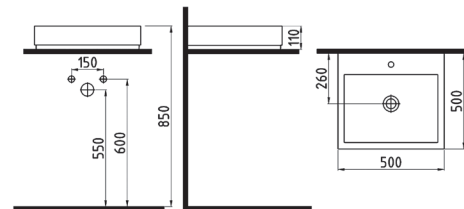

INFINITIUM COUNTERTOP WB.
46 CM SINGLE HOLE
INLG04601FD1W5000
460mm