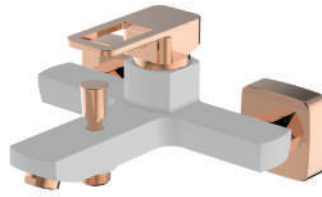

BATH MIXER
BB01065412

Pieces In Box : **4**
Spout Length : **170 mm**
Shower Hose Connection Type : **G 1/2"**

WHITE - ROSE GOLD