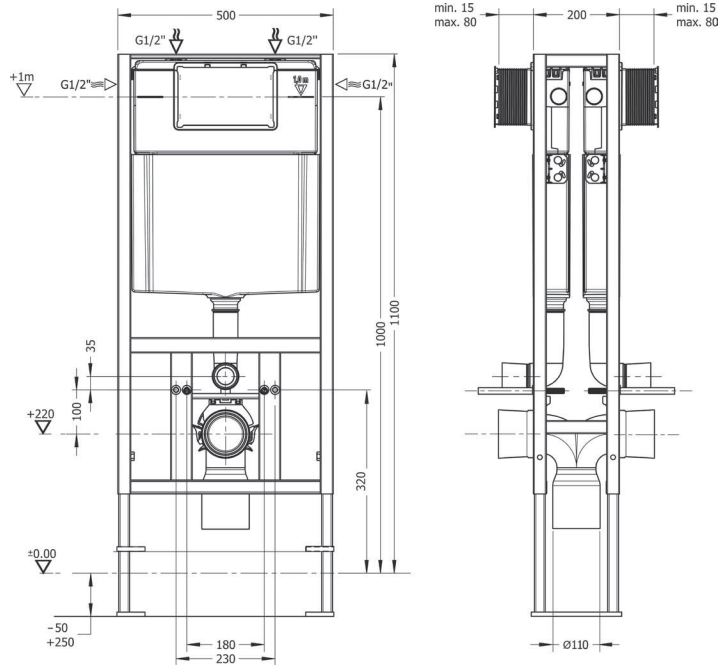

SUPREME

SUPREME PRO-S TWIN CONCEALED CISTERN, SELF-STANDING FLOOR MOUNTED, 3/6LT
SUCS630000TB0