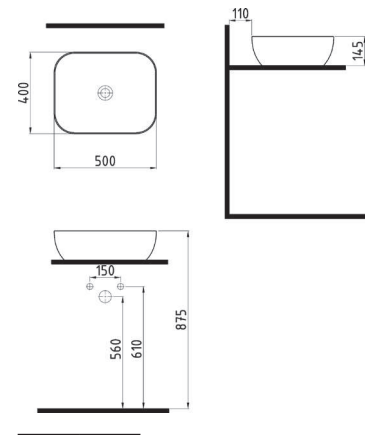

COUNTERTOP
WASHBASIN 44
cm SINGLE HOLE
OUTSIDE MATTE BLACK
INSIDE MATTE WHITE
FALG04401FD1BWSZO
440x440mm