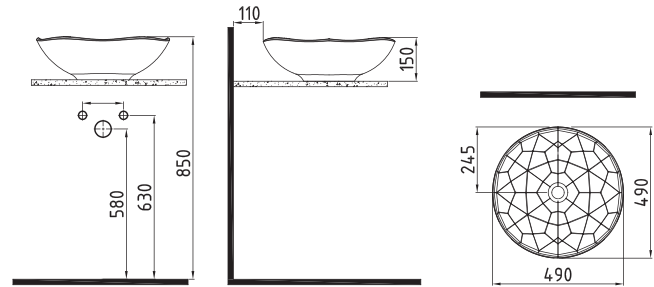

COUNTERTOP
WASHBASIN 49 cm
WITHOUT HOLE
PNLGO4901FDOW5000
Ø490mm

White

White