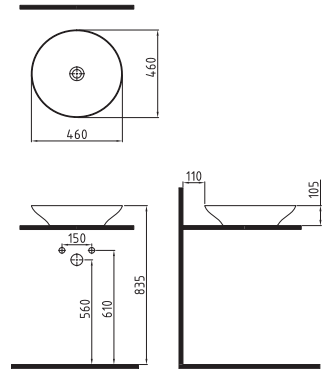

COUNTERTOP WASHBASIN
47 cm WITHOUT HOLE GOLD
DECOR
FALG04701FD008SZO
Ø 470mm