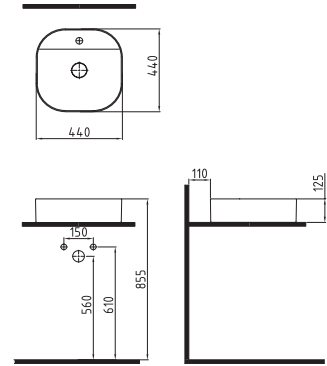

COUNTERTOP WASHBASIN
44 cm SINGLE HOLE SATIN
WHITE
FALG04401FD1W4SZO
440x440mm