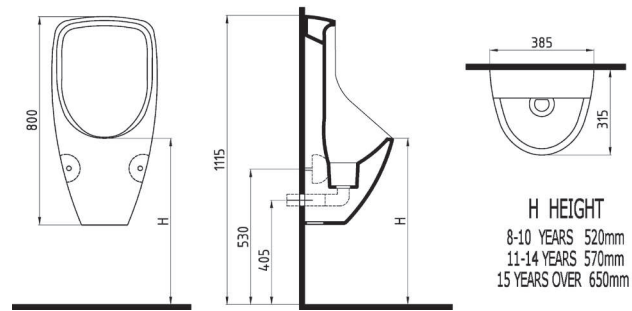

SINGLE PIECE
WATERLESS URINAL
60 cm
TPPW06001VSSW5000
640x370mm

SINGLE PIECE
WATERLESS URINAL
80 cm
TPPW08001VSSW5000
825x390mm

NEPTUN WALL
SEPERATOR 68 cm
NPPA06801V00W5000
680x350mm

NEPTUN WALL
SEPERATOR 73 cm
NPPA07301V00W5000
730x380mm