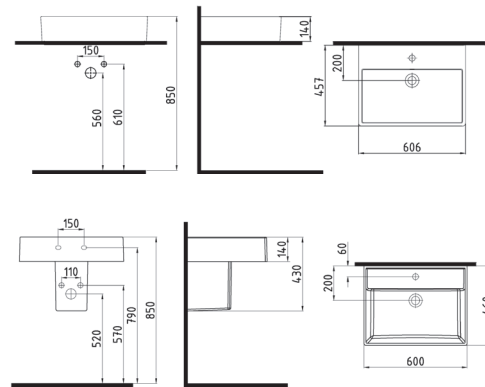

ETER-
NAL
beauty

INFINITIUM

INFINITIUM VANITY WB.
45 CM SINGLE HOLE
INLK04501FD1W5000
450mm

INFINITIUM VANITY WB. 50 CM
SINGLE HOLE
INLK05001FD1W5000
500mm

INFINITIUM COUNTERTOP WB.
60 CM SINGLE HOLE
INLG06001FD1W5000
600mm