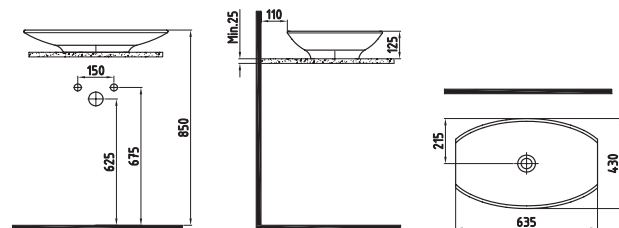

COUNTERTOP
WASHBASIN 63 cm
WITHOUT HOLE
HRLG06301FDOW5000
630x430mm