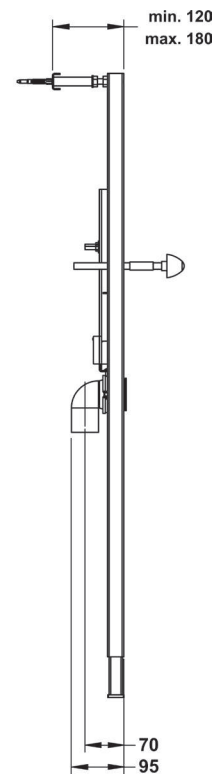

SUPREME FRA-W
SANITARY INSTALLATION
FRAME FOR WASHBASINS
FRFDWB0000B0