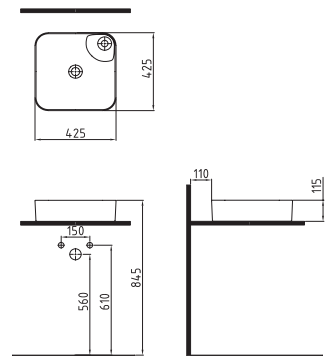

COUNTERTOP WASHBASIN
42 cm SINGLE HOLE ROSE GOLD
COATED
FALGO4302FD1G5SZO
425x425mm

COUNTERTOP WASHBASIN
42 cm SINGLE HOLE
GOLD COATED
FALGO4302FD1G2SZO
425x425mm

COUNTERTOP WASHBASIN
42 cm SINGLE HOLE
PLATIN COATED
FALGO4302FD1X2SZO
425x425mm