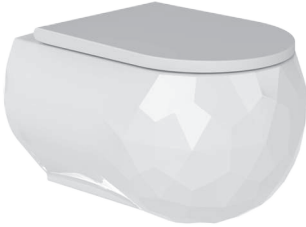

PENT WALL HUNG WC
PAN 52 cm NO-RIM/
CONCEALED FIXING
PNKA052N1VPOW5000