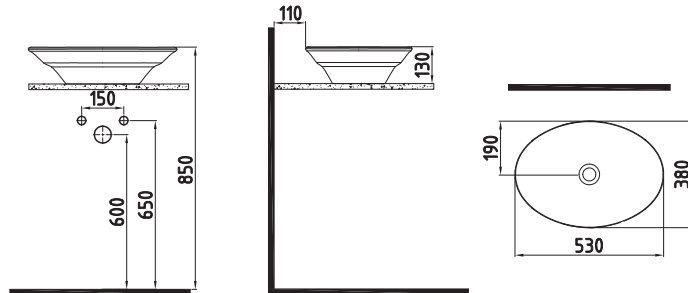

White

WALL HUNG WC
PAN 52 cm NO-RIM/
CONCEALED FIXING
DNKA052N1VPOW3000
520x380mm

White