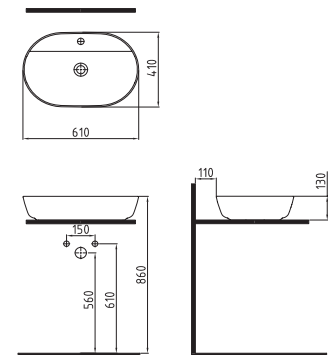

FLAME

COUNTERTOP WASHBASIN 42 cm SINGLE HOLE SATIN WHITE
FALGO4302FD1W4SZO
425x425mm

COUNTERTOP WASHBASIN 60 cm SINGLE HOLE ROSE GOLD COATED
FALGO6001FD1G5SZO
610x410mm

COUNTERTOP WASHBASIN 60 cm SINGLE HOLE GOLD COATED
FALGO6001FD1G2SZO
610x410mm