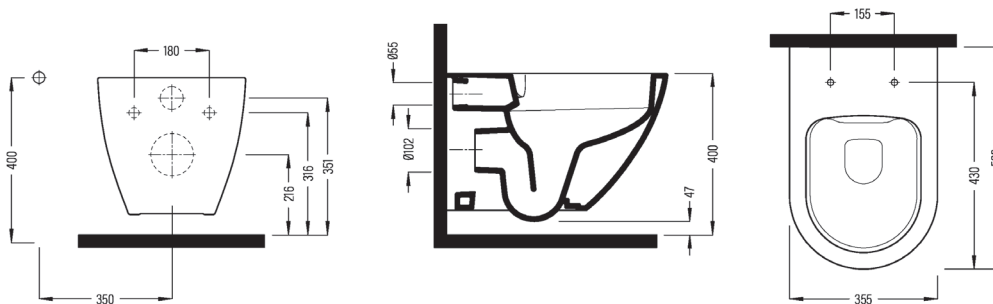

BIEN SOLO MONOSLIM PP/PROPLAST CLASSIC EASYRELEASE SEAT COVER
SLMP01W5W50B0 (monoslim)

DAN-
TE

DANTE

DANTE MONOBLOCK
WB. 55 CM WITH SINGLE
HOLE WHITE
DTLM05501FD1W5000
550 mm

White

NICOLE

WALL HANG WC PAN
52 CM
NO-RIM
NCKA052N2VPOW5000
520x355 mm