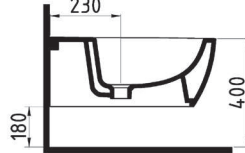

WALL HUNG BIDET
52 cm CONCEALED
FIXING SINGLE HOLE
HRBA05201VD1W5000
520x350mm