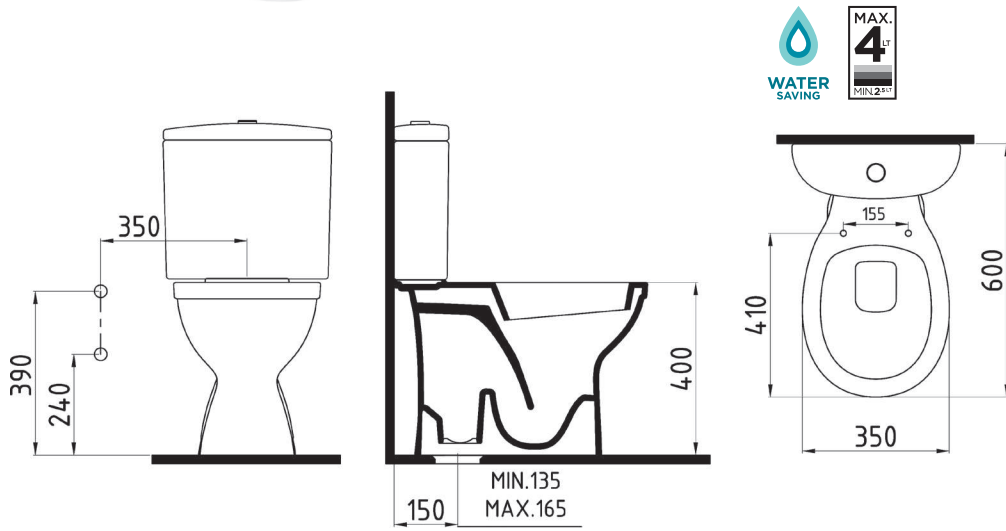

COMPATIBLE SEAT COVER

**BIEN ADESSO MONOSLIM PROPLAST SOFTCLOSE EASYRELEASE SEAT COVER
ASMP11W5W50B0 (monoslim)**

**BIEN ADESSO MONOSLIM PP/PROPLAST CLASSIC EASYRELEASE SEAT COVER
ASMP01W5W5HB0 (monoslim)**