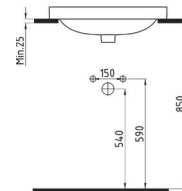

FALG05601FDOW3SZO
560x400mm

COUNTERTOP
WASHBASIN 60 cm
WITHOUT HOLE