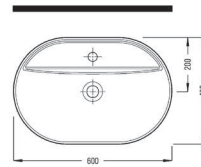

RECTANGULAR
COUNTERTOP
WASHBASIN 60 cm
SINGLE HOLE
SOLU06003FD1W5000
600x400 mm