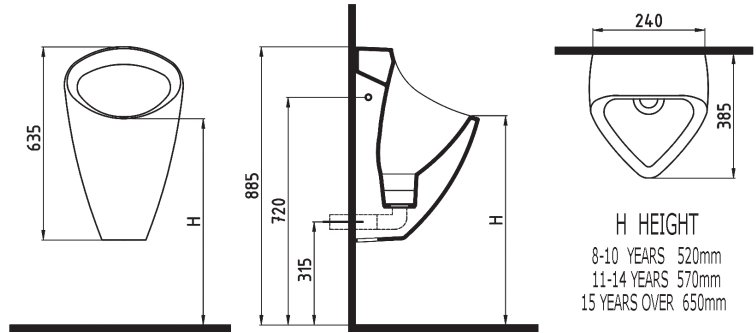

SINGLE PIECE
WATERLESS URINAL
60 cm
TPPW06001VSSW5000
640x370mm

SINGLE PIECE
WATERLESS URINAL
80 cm
TPPW08001VSSW5000
825x390mm

NEPTUN WALL
SEPERATOR 68 cm
NPPA06801V00W5000
680x350mm

NEPTUN WALL
SEPERATOR 73 cm
NPPA07301V00W5000
730x380mm