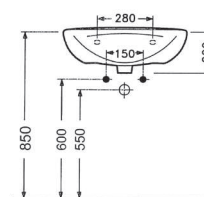

SINGLE PIECE DISABLED
WASHBASIN 60 cm
SINGLE HOLE
TPLE06001VD1W5000
600x510mm