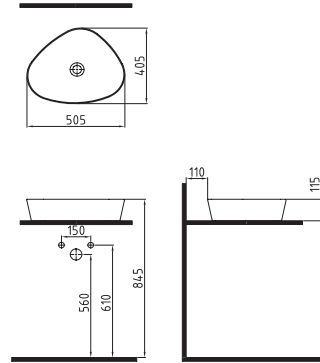

COUNTERTOP WASHBASIN
50 cm WITHOUT HOLE SATIN
WHITE
FALG05001FD0W4SZO
500x400mm