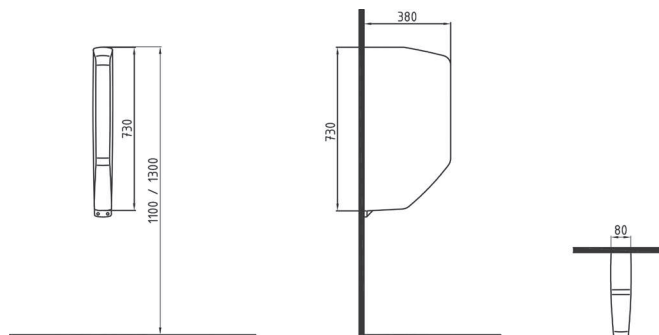

WALL SEPERATOR 73 cm
NPPA07301V00W5000
730x380mm