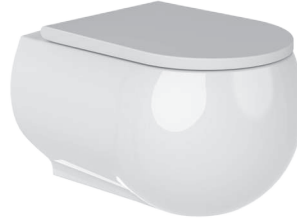

FLASH WALL HUNG WC
PAN 52 cm NO-RIM/
CONCEALED FIXING
FLKA052N1VPOW5000