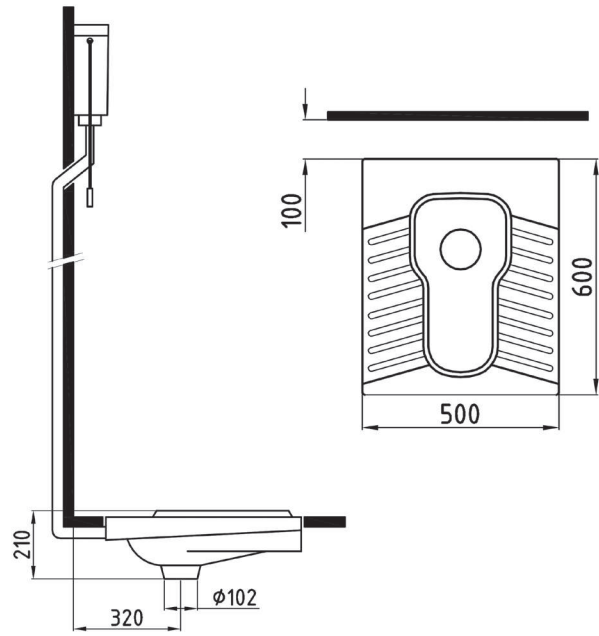

SINGLE PIECE MOON
TYPE SQUATTING PAN
50 cm REAR INLET
TPHT05001VSAW5000
500x600mm