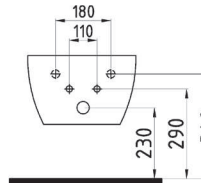

- White
- Satin White
- Satin Cappuccino
- Glossy Black
- Satin Black

WALL HUNG WC PAN
52 cm
HRKA052AMVPOW5000
520x350mm

- Red
- Orange

WALL HUNG BIDET
52 cm N3 SINGLE HOLE
HRBA05203VD1W5000
530x350mm

WALL HUNG BIDET
52 cm CONCEALED
FIXING SINGLE HOLE
HRBA05201VD1W5000
520x350mm