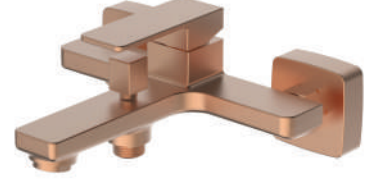

• Locked Type Diverter

GUN METAL

BATH MIXER
BB01070318

Pieces In Box : 4
Spout Length : 179 mm
Shower Hose Connection Type : G 1/2"

• Locked Type Diverter

MATT BRUSHED GOLD

BATH MIXER
BB01070222

Pieces In Box : 4
Spout Length : 179 mm
Shower Hose Connection Type : G 1/2"