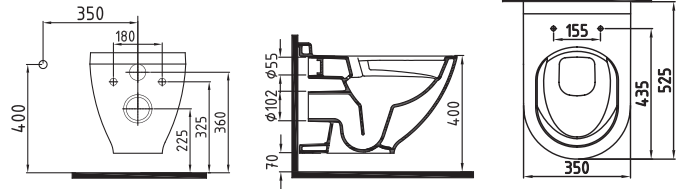

COUNTERTOP
WASHBASIN 40 cm
WITHOUT HOLE
HOMEY OVER BLACK -
PLATINIUM
HRLG04001FD007000
Ø400mm

COUNTERTOP
WASHBASIN 40 cm
WITHOUT HOLE SULTAN
DECOR
HRLG04001FD002000
Ø400mm

HARMONY

WALL HUNG WC PAN 52
CM NO-RIM CONCEA-
LED FIXING
HRKA052N5VPOW5000
520x350mm