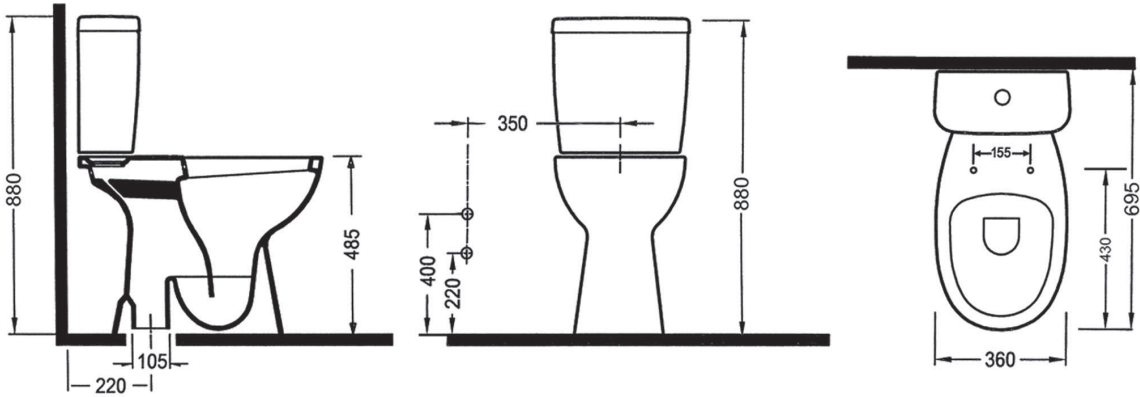

CLOSE COUPLED WC

ZONE CLOSE COUPLED
WC PAN 60 cm
ZNKR060B1VPOW5000

ZONE CISTERN 38 cm
BOTTOM INLET
ZNRS038B1VDAW5000

SINGLE PIECE DISABLED
CLOSE COUPLED WC PAN
70 cm
TPKE07001VPOW5000
700x355mm

NEPTUN CISTERN 50 cm
BOTTOM INLET
NPRS05001VDAW5000
380x390mm