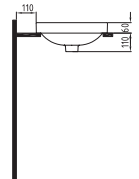

FALG06003FDOW3SZO
600x400mm