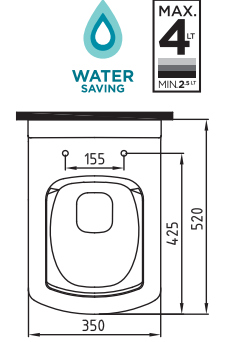

NEPTUN

NEPTUN CLOSE COUP-
LED BTW WC PAN 63 cm
NPKD06301VPOW5000
630x355mm

CISTERN 50 cm
BOTTOM INLET
NPRS05001VDAW5000
380x390mm

NEPTUN WALL HUNG WC
PAN 52 cm NO-RIM
CONCEALED FIXING
NPKA052N1VPOW5000
520x350mm