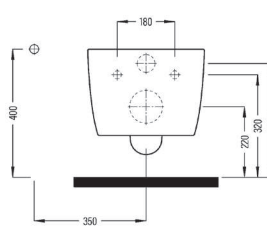

BIEN VENTO MONOSLIM PP/PROPLAST CLASSIC EASYRELEASE SEAT COVER
VTMP01W5W50B0 (monoslim)

SOLID

WALL HANG WC PAN
52 cm
SOFTFLUSH
CONCEALED FIXING
(VORTEX FLUSHING
SYSTEM)

SOKA052V1VP0W5000
520x365 mm

OBLONG COUNTERTOP
WASHBASIN 60 cm
SINGLE HOLE
SOLG06001FD1W5000
600x400 mm