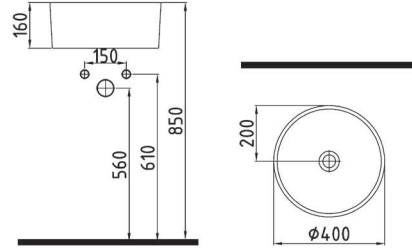

COUNTERTOP WASH-
BASIN 40 cm WITHOUT
HOLE HOMEY INSIDE
BLACK - GOLD
HRLG04001FD004000
Ø400mm

HARMONY

COUNTERTOP WASH-
BASIN 40 cm WITHOUT
HOLE HOMEY OVER
BLACK - GOLD
HRLG04001FD005000
Ø400mm

COUNTERTOP WASH-
BASIN 40 cm WITHOUT
HOLE HOMEY INSIDE
BLACK - PLATINIUM
HRLG04001FD006000
Ø400mm