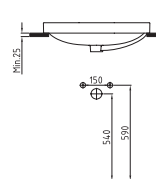

FALG06003FDOW3SZO
600x400mm