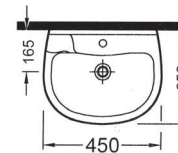

SINGLE PIECE
WASHBASIN WALL
MOUNTING OPTION
45 cm WITHOUT HOLE
TPLS04501VDOW5000
455x355mm

SINGLE PIECE
WASHBASIN WALL
MOUNTING OPTION
45 cm WITH SINGLE
HOLE
TPLS04501VD1W5000
455x355mm