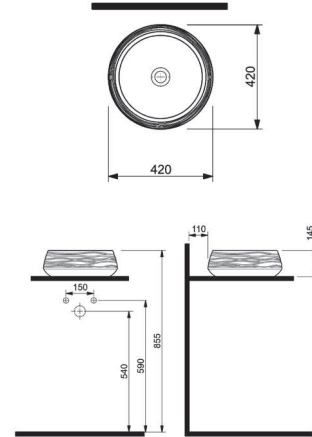

RECTANGLE
COUNTERTOP
WASHBASIN 50 cm
WITHOUT HOLE
MTLG05003FDOW5000
495x380mm

FLA- ME

FLAME

COUNTERTOP WASH
BASIN 42cm
COPPER COATED
Ø 420mm
FALG04201FD0COSZO

COUNTERTOP
WASHBASIN 60cm
SINGLE HOLE OUTSIDE
MATTE BLACK
INSIDE MATTE WHITE
FALG06001FD1BWSZO
610x410mm