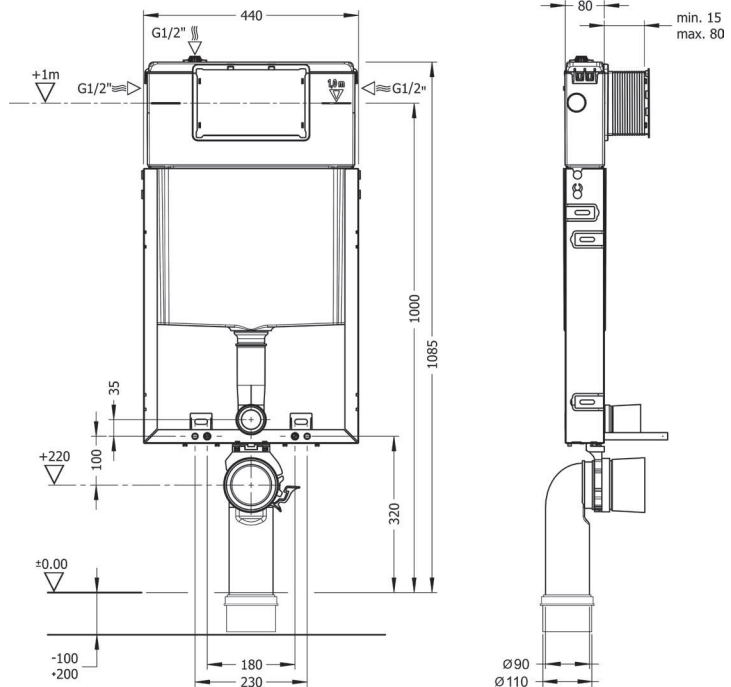

SUPREME

SUPREME PRO-Z CONCEALED
IN-WALL CISTERN, 3/6LT
SUCZ630000TB0