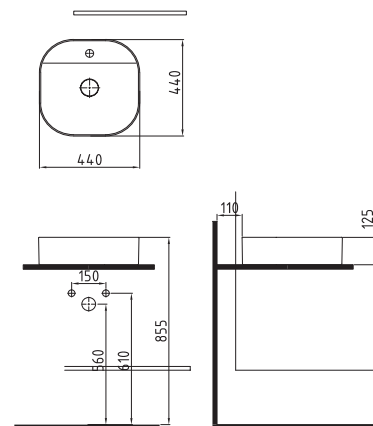

FLAME

COUNTERTOP WASH
BASIN 42cm
COPPER COATED
Ø 420mm
FALG04201FD0COSZO