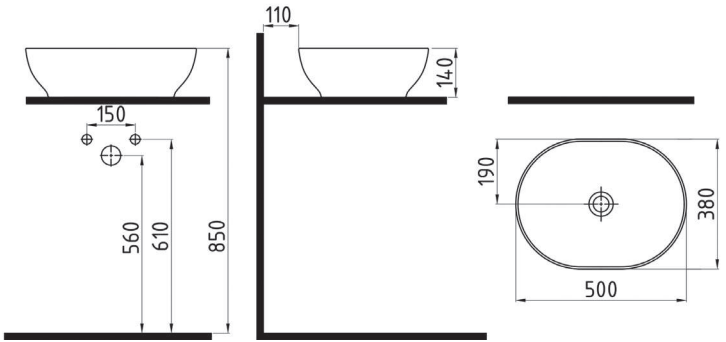

OBLONG COUNTERTOP
WASHBASIN 50 cm
WITHOUT HOLE
MTLG05001FDOW5000
500x380mm