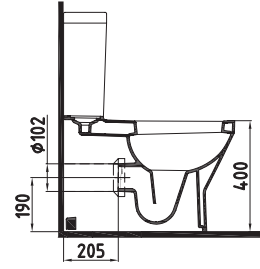

NEPTUN WALL HUNG WC
PAN 52 cm NO-RIM
CONCEALED FIXING
NPKA052N1VPOW5000
520x350mm