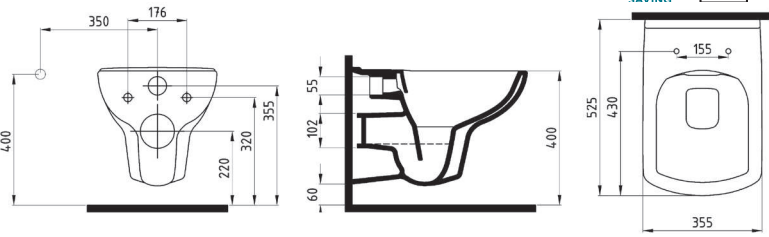

WALL HUNG
WC PAN 52 cm
GYKA052H2VPOW5000
520x355mm