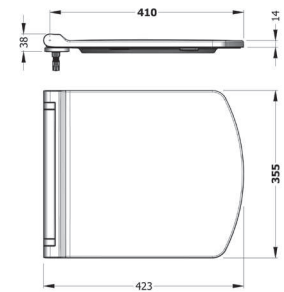

COMPATIBLE WC

*Neptun
Dor
Goya*