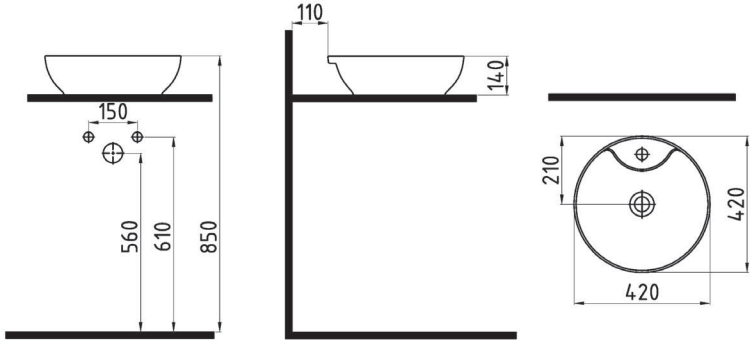

MOT-
TO

OBLONG COUNTERTOP
WASHBASIN 50 cm
WITHOUT HOLE
MTLG05001FDOW5000
500x380mm

SQUARE COUNTERTOP
WASHBASIN 42 cm WITH
HOLE
MTLG04201FD1W5000
420x420mm

ROUND COUNTERTOP
WASHBASIN 42 cm WITH
HOLE
MTLG04202FD1W5000
420x420mm