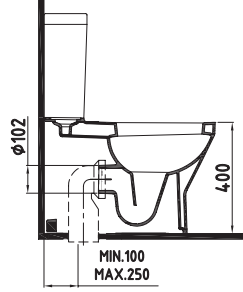

NEPTUN WALL HUNG WC
PAN 52 cm NO-RIM
CONCEALED FIXING
NPKA052N1VPOW5000
520x350mm