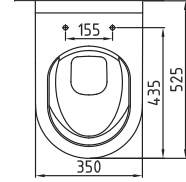

WALL HUNG WC PAN
52 cm
HRKA052AMVPOW5000
520x350mm

- Red
- Orange