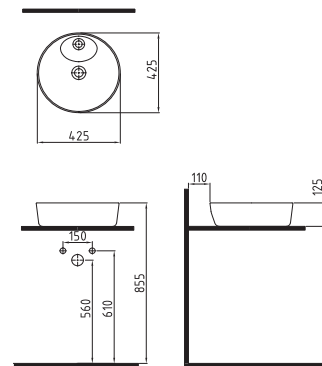

COUNTERTOP WASHBASIN
43 cm SINGLE HOLE GOLD
COATED **FALG04301FD1G2SZO**
Ø 430mm