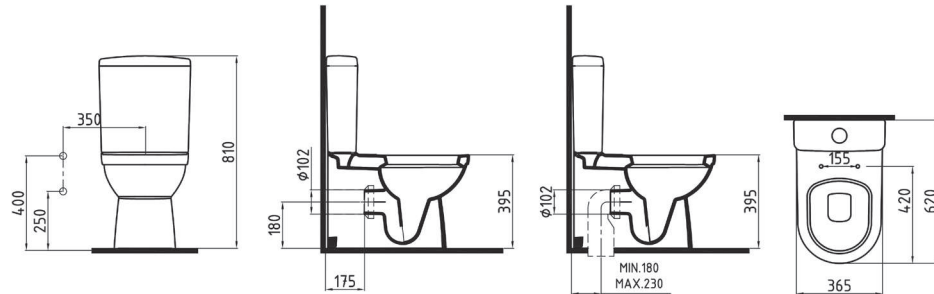

COMPATIBLE SEAT COVER

BIEN RICO UF/DUROPLAST AB SOFTCLOSE EASYRELEASE SEAT COVER
RCEU11W5W5HB0 (elite) RCMU11W5W5HB0 (monoslim)

BIEN RICO MONOSLIM PROPLAST SOFTCLOSE EASYRELEASE SEAT COVER
RCMP11W5W50B0 (monoslim)

BIEN RICO MONOSLIM PROPLAST CLASSIC EASYRELEASE SEAT COVER
RCMP01W5W50B0 (monoslim)