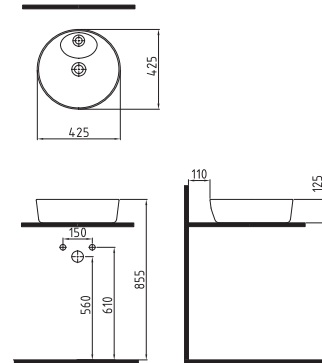

COUNTERTOP WASHBASIN
43 cm SINGLE HOLE ROSE GOLD
COATED **FALG04301FD1G3SZO**
Ø 430mm