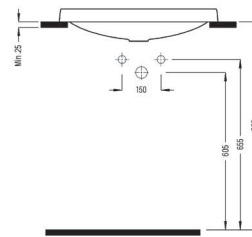

RECTANGULAR
COUNTERTOP
WASHBASIN 60 cm
SINGLE HOLE
SOLU06003FD1W5000
600x400 mm