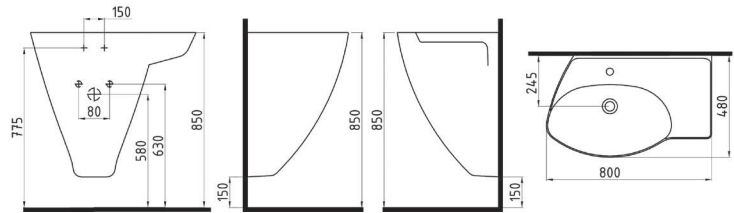

BIEN VENTO MONOSLIM PROPLAST CLASSIC EASYRELEASE SEAT COVER
VTMP01W5W50B0 (monoslim)

natural &
**MINI-
MAL**

MINERAL

MONOBLOCK
WASHBASIN 80 cm
SINGLE HOLE
MNLM08001FD1W5000
800x480mm

MONOBLOCK
WASHBASIN 60 cm
SINGLE HOLE
MNLM06001FD1W5000
610x480mm