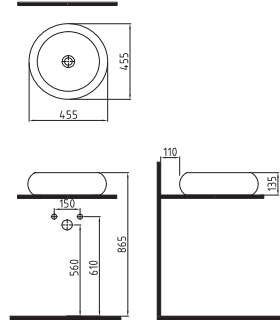

COUNTERTOP WASHBASIN
46 cm WITHOUT HOLE DIAMONT
BLUE COATED

FALG04601FDOD0SZO
Ø 460mm