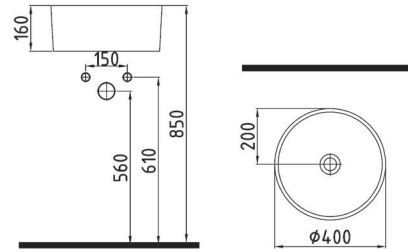

COUNTERTOP
WASHBASIN 40 cm
WITHOUT HOLE
HOMEY INSIDE WHITE
- GOLD
HRLG04001FD001000
Ø400mm