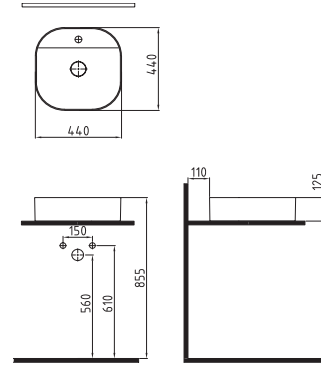

COUNTERTOP WASHBASIN
44 cm SINGLE HOLE PLATIN
COATED
FALG04401FD1X2SZO
440x440mm