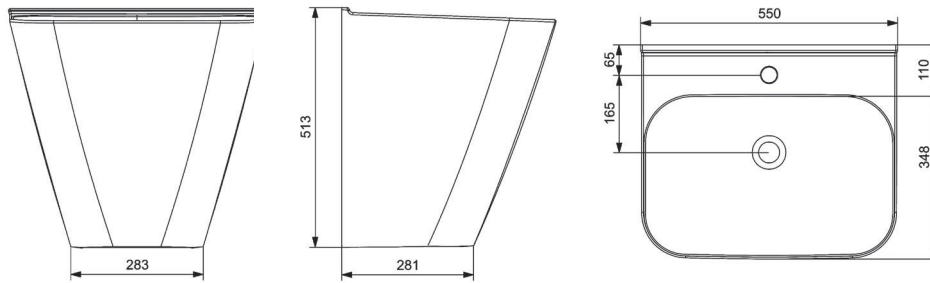

BIEN SOLO MONOSLIM PP/PROPLAST CLASSIC EASYRELEASE SEAT COVER
SLMP01W5W50B0 (monoslim)

DAN-
TE

DANTE

DANTE MONOBLOCK
WB. 55 CM WITH SINGLE
HOLE WHITE
DTLM05501FD1W5000
550 mm

White

NICOLE

WALL HANG WC PAN
52 CM
NO-RIM
NCKA052N2VPOW5000
520x355 mm