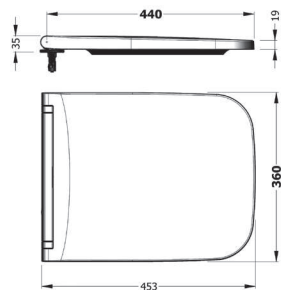

ASTRO

ASTRO ELITE UF/
DUROPLAST SOFTCLOSE
EASYRELEASE SEAT
COVER

ATEU11W3W3HB0

ATEU11W5W5HB0

ATEU11W6W6HB0 *Glossy Black*

ATEU11B7B7HB0 *Satin Black*

ATEU11B9B9HB0 *Satin White*

COMPATIBLE WC
*Crystal
Shine*