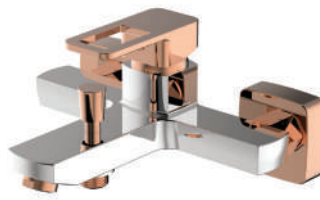

BATH MIXER
BB01065402

Pieces In Box : **4**
Spout Length : **170 mm**
Shower Hose Connection Type : **G 1/2"**

CHROME - ROSE GOLD