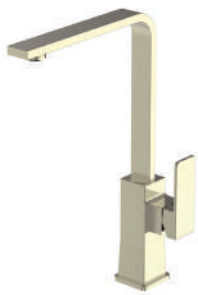

KITCHEN MIXER
BE11070631

Pieces In Box : **4**
Spout Length : **187 mm**
Spout Height : **335 mm**
MATT BRUSHED NICKEL