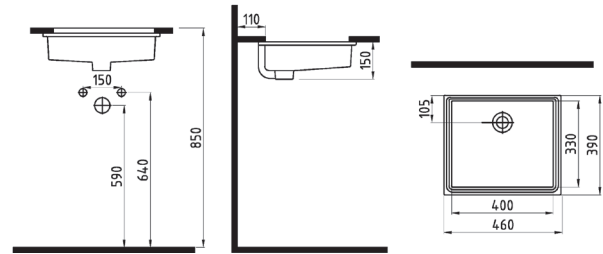

UNDER COUNTER WASH BASINS

INFINITUM
UNDERCOUNTER
WASHBASIN 40 cm
WITHOUT HOLE
INLA04001FDOW5000