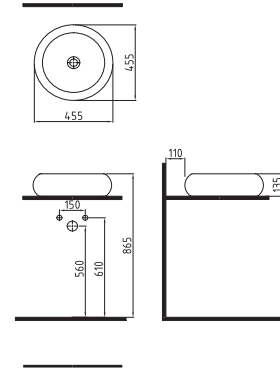

POP - UP SIPHON GROUP

CERAMIC POP-UP
(WITH-OUT)
COPPER
YLLSS00TPCCE

CERAMIC POP-UP
(WITH-OUT HOLE)
PLATIN
YLLSS00TPXCC

CERAMIC POP-UP
(WITH-OUT HOLE)
GOLD
YLLSS00TPGCC

CERAMIC POP-UP
(WITH-OUT HOLE)
ROSE GOLD
YLLSS00TPRCC

CERAMIC POP-UP
(WITH HOLE)
ROSE GOLD
YLLSS01TPRCC

CERAMIC POP-UP
(WITH-OUT HOLE)
SATIN ROSE GOLD
YLLSS0TPSRCC

CERAMIC POP-UP
(WITH HOLE)
WHITE
YLLSS0TPW5CC

CERAMIC POP-UP
(WITH-OUT HOLE)
SATIN WHITE
YLLSS0TPW6CC

CERAMIC POP-UP
(WITH-OUT HOLE)
SATIN PLATIN
YLLSS0TPX6CC

CERAMIC POP-UP
(WITH-OUT HOLE)
DIAMONT BLUE
YLLSS0TPD0CC

CERAMIC POP-UP
(WITH-OUT HOLE)
SATIN BLACK
YLLSS0TPB7CC