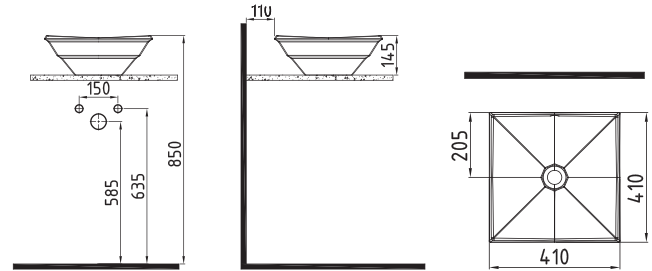

**CRYSTAL
AGE**
*be-
gins*

COUNTERTOP
WASHBASIN 41 cm
WITHOUT HOLE
KRLG04101FDOW5000
410x410mm

White

WALL HUNG WC PAN
60 cm NO-RIM/
CONCEALED FIXING
KRKA060N1VPOW5000
600x350mm

White

COMPATIBLE SEAT COVER

UF/DUROPLAST WC PAN SEAT COVER (SOFT CLOSE)