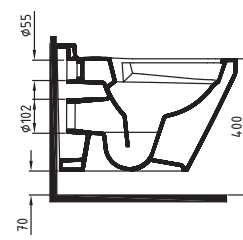

NEPTUN

NEPTUN CLOSE COUP-
LED BTW WC PAN 63 cm
NPKD06301VPOW5000
630x355mm

CISTERN 50 cm
BOTTOM INLET
NPRS05001VDAW5000
380x390mm

NEPTUN WALL HUNG WC
PAN 52 cm NO-RIM
CONCEALED FIXING
NPKA052N1VPOW5000
520x350mm