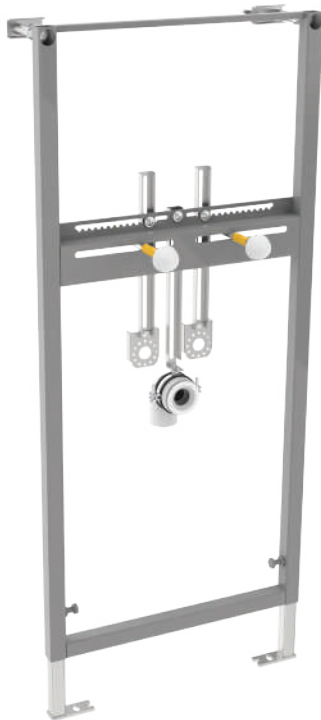

SUPREME FRA-W
SANITARY INSTALLATION
FRAME FOR WASHBASINS
FRFDWB0000B0