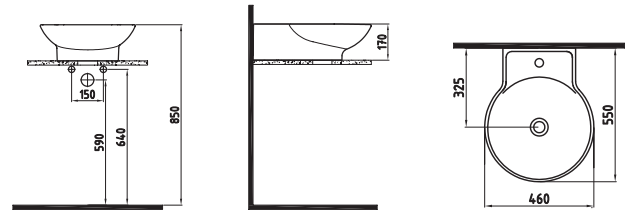

COUNTERTOP WASHBASIN 46 cm SINGLE HOLE
HRLG04601FD1W5000
460x550mm