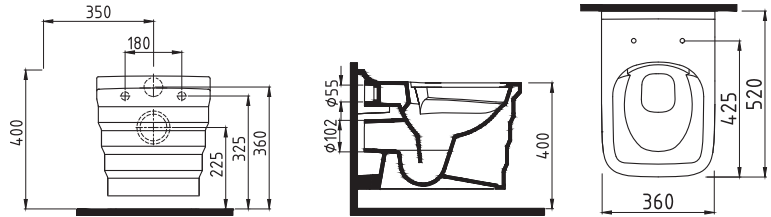

WALL HUNG WC PAN
52 cm NO-RIM/
CONCEALED FIXING
SHKA052N1VPOW5000
520x360mm

COMPATIBLE SEAT COVER

UF/DUROPLAST WC PAN SEAT COVER (SOFT CLOSE
70KXY6000000

BIEN ASTRO ELITE UF/DUROPLAST AB SOFTCLOSE EASYRELEASE SEAT COVER
ATEU11W5W5HB0 (elite)