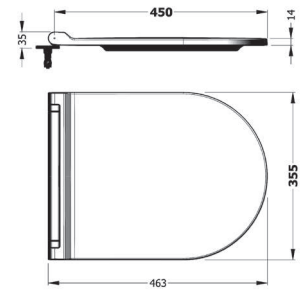

VENTO MONOSLIM
UF/DUROPLAST AB
SOFTCLOSE EASYRELEASE
SEAT COVER

VTMU11W5W5HB0

VTMU11B9B9HB0 *Glossy Black*

VTMU11B7B7HB0 *Satin Black*

VTMU11W6W6HB0 *Satin White*

VENTO MONOSLIM
PROPLAST SOFTCLOSE
EASYRELEASE SEAT
COVER

VTMP11W5W50B0