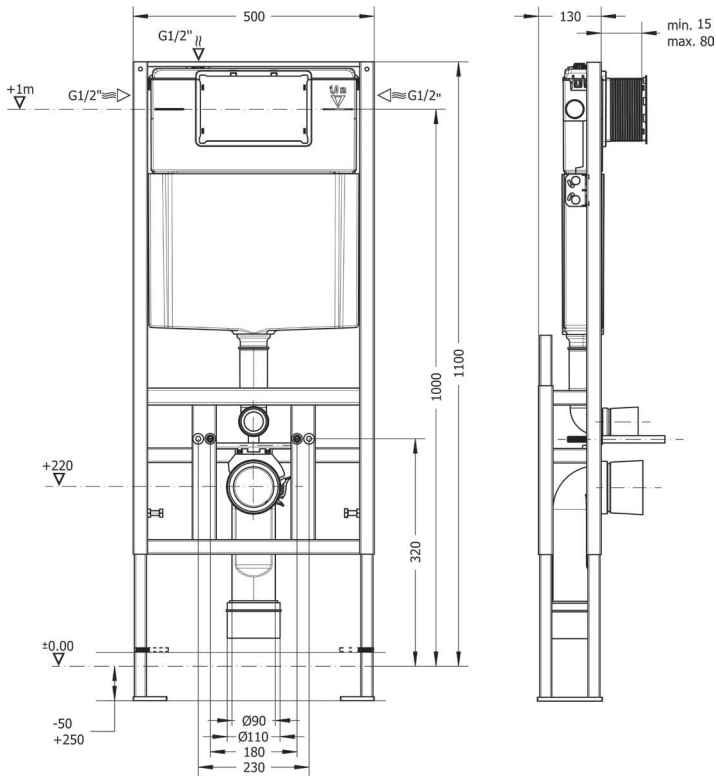

MEGAPHONE

MEGAPHONE
MGM000000V00W3000
370x550 mm

MINI MEGAPHONE
MGM100000V00W3000
200x185mm

concealed
CISTERNS

SUPREME

SUPREME PRO-D CONCEALED
CISTERN, FLOOR AND WALL
MOUNTED, 3/6LT
SUCD630000TB0

SUPREME PRO-F CONCEALED
CISTERN, SELF-STANDING
FLOOR MOUNTED, 3/6LT
SUCF630000ZB0