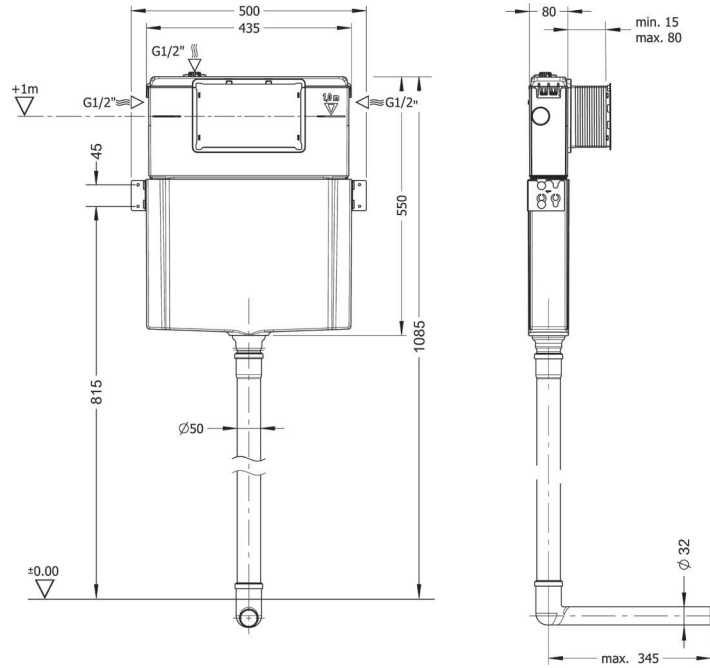

SUPREME

SUPREME PRO-H CONCEALED CISTERN FOR SQUATTING PANS, 3/6LT
SUCH630000TB0