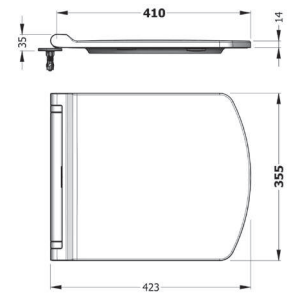

SALVO MONOSLIM
PROPLAST SOFTCLOSE
EASYRELEASE SEAT
COVER

SVMP11W5W50B0