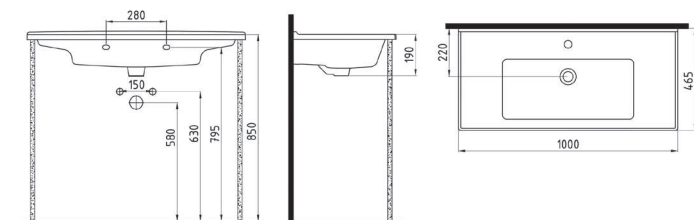

VANITY WASHBASIN
80 cm SINGLE HOLE
NPLK080B1FD1W5000
800x470mm

VANITY WASHBASIN
100 cm SINGLE HOLE
NPLK100B1FD1W5000
1000x470mm

VANITY WASHBASIN
WITH SHELF TO RIGHT
80 cm SINGLE HOLE
NPLK080B2FD1W5000
800x470mm