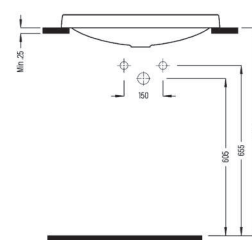

COMPATIBLE SEAT COVER

BIEN AMARO SLIM UF/DUROPLAST AB SOFTCLOSE EASYRELEASE SEAT COVER
ARSU11W5W5HB0