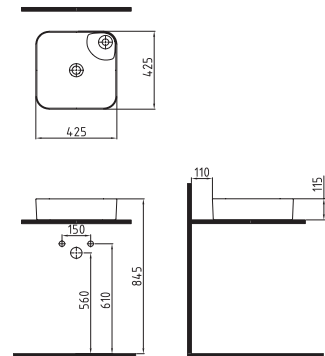

COUNTERTOP WASHBASIN
42 cm SINGLE HOLE
PLATIN COATED
FALGO4302FD1X2SZO
425x425mm