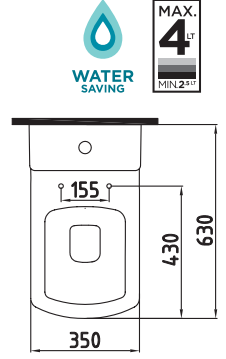

NEPTUN WALL HUNG WC
PAN 52 cm NO-RIM
CONCEALED FIXING
NPKA052N1VPOW5000
520x350mm