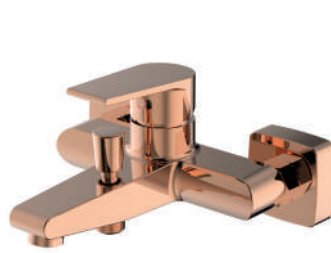

BATH MIXER
BB01067228

Pieces In Box : **4**
Spout Length : **177 mm**
Shower Hose Connection Type : **G 1/2"**

ROSE GOLD