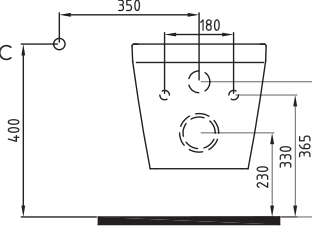

NEPTUN

NEPTUN CLOSE COUP-
LED BTW WC PAN 63 cm
NPKD06301VPOW5000
630x355mm

CISTERN 50 cm
BOTTOM INLET
NPRS05001VDAW5000
380x390mm

NEPTUN WALL HUNG WC
PAN 52 cm NO-RIM
CONCEALED FIXING
NPKA052N1VPOW5000
520x350mm