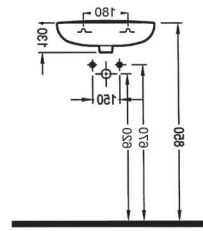

SINGLE PIECE WASH BASINS

SINGLE PIECE
WASHBASIN WALL
MOUNTING OPTION
41 cm WITHOUT HOLE
TPLS04101VDOW5000
405x205mm

SINGLE PIECE
WASHBASIN WALL
MOUNTING OPTION
41 cm SINGLE HOLE
TPLS04101VD1W5000
405x205mm

SINGLE PIECE
WASHBASIN WALL
MOUNTING OPTION
36 cm WITHOUT HOLE
TPLS03601VDOW5000
360x290mm

SINGLE PIECE
WASHBASIN WALL
MOUNTING OPTION
36 cm WITH SINGLE
HOLE
TPLS03601VD1W5000
360x290mm

SINGLE PIECE
WASHBASIN WALL
MOUNTING OPTION
45 cm WITHOUT HOLE
TPLS04501VDOW5000
455x355mm

SINGLE PIECE
WASHBASIN WALL
MOUNTING OPTION
45 cm WITH SINGLE
HOLE
TPLS04501VD1W5000
455x355mm

SINGLE PIECE SEMI
PEDESTAL
TPAA02701V00W5000
270mm

SINGLE PIECE DISABLED
WASHBASIN 60 cm
SINGLE HOLE
TPLE06001VD1W5000
600x510mm