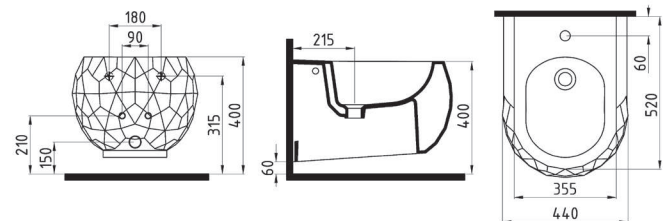

WALL HUNG BIDET 52 cm
SINGLE HOLE
PNBA05201VD1W5000
520x350mm

COMPATIBLE SEAT COVER

BIEN VENTO UF/DUROPLAST AB SOFTCLOSE EASYRELEASE SEAT COVER
VTEU11W5W5HBO (elite)
VTMU11W5W5HBO (monoslim)

BIEN VENTO MONOSLIM PROPLAST SOFTCLOSE EASYRELEASE SEAT COVER
VTMP11W5W50B0 (monoslim)

BIEN VENTO MONOSLIM PROPLAST CLASSIC EASYRELEASE SEAT COVER
VTMP01W5W50B0 (monoslim)