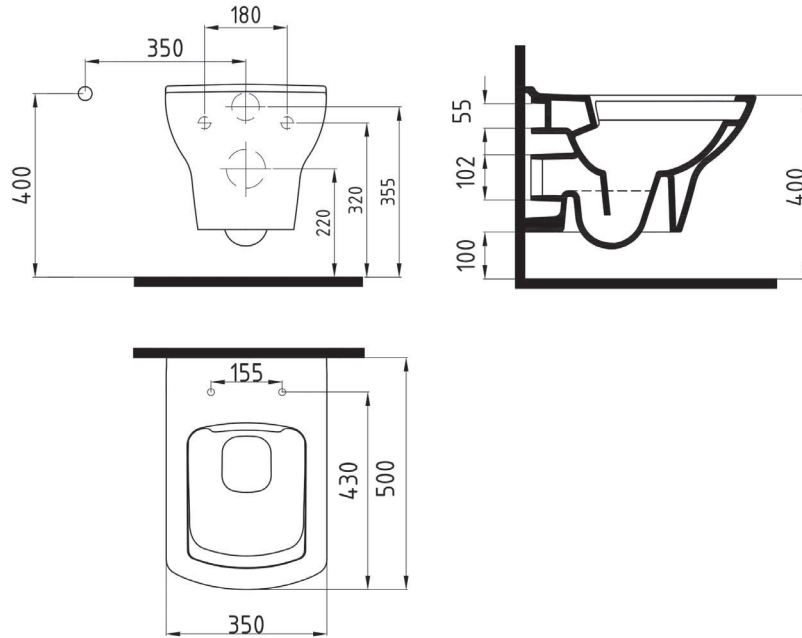

COMPATIBLE SEAT COVER

BIEN SALVO UF/DUROPLAST AB SOFTCLOSE EASYRELEASE SEAT COVER
SVEU11W5W5HB0 (elite) SVMU11W5W5HB0 (monoslim)

BIEN SALVO MONOSLIM PROPLAST SOFTCLOSE EASYRELEASE SEAT COVER
SVMP11W5W50B0 (monoslim)

BIEN SALVO MONOSLIM PROPLAST CLASSIC EASYRELEASE SEAT COVER
SVMP01W5W50B0 (monoslim)