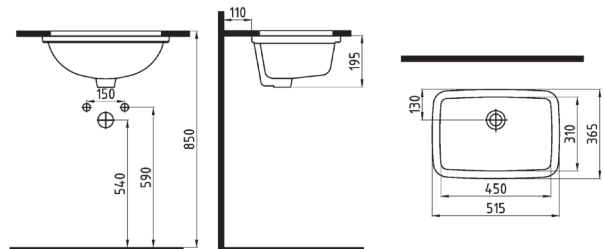

SINGLE PIECE
UNDERCOUNTER
WASHBASIN 45 cm
WITHOUT HOLE
TPLA04501VDOW5000