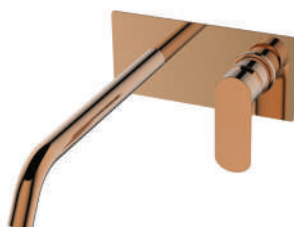

CONCEALED WASHBASIN MIXERS

ROUND CONCEALED BASIN MIXER
SURFACE MOUNTED PARTS ROSE GOLD
BL45020212

Pieces In Box : **1**
Spout Height : **176 mm**

* For installation please combine with only BL45020213

item code

- Easy assembly system for spout
- Please install concealed parts referring to minimum and maximum dimensions
- Not available for thick surface finishing tiles like marble and granite

ROSE GOLD