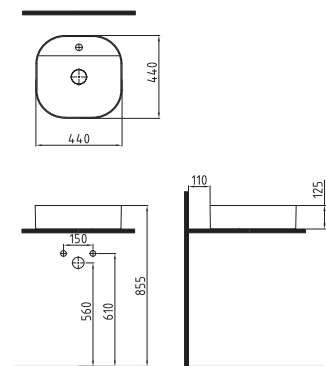

FLAME

COUNTERTOP WASHBASIN 60 cm SINGLE HOLE PLATIN COATED
FALG06001FD1X2SZO
610x410mm

COUNTERTOP WASHBASIN 60 cm SINGLE HOLE SATIN WHITE
FALG06001FD1W4SZO
610x410mm
FALG06001FD1W3SZO

White

COUNTERTOP WASHBASIN 44 cm SINGLE HOLE ROSE GOLD COATED
FALG04401FD1G5SZO
440x440mm