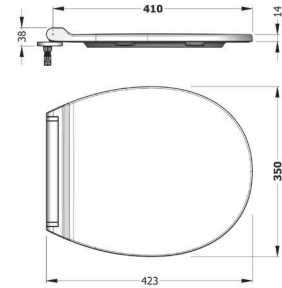

ADESSO

ADESSO MONOSLIM
PROPLAST SOFT CLOSE
EASYRELEASE SEAT
COVER

ASMP11W5W50B0

ASMP01W3W30B0

ASMP01W5W50B0

COMPATIBLE WC
Zone