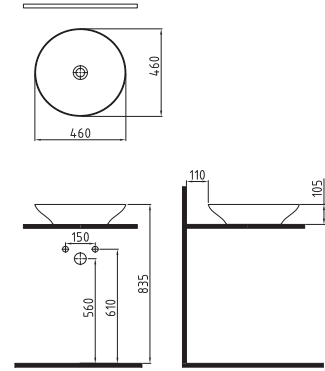

COUNTERTOP WASHBASIN
46 cm WITHOUT HOLE ROSE
GOLD COATED
FALGO4601FDOG5SZO
Ø 460mm