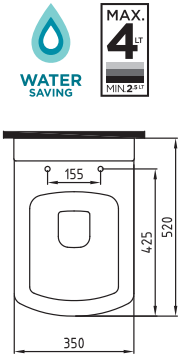

COMPATIBLE SEAT COVER

BIEN SALVO UF/DUROPLAST AB SOFTCLOSE EASYRELEASE SEAT COVER
SVEU11W5W5HB0 (elite) SVMU11W5W5HB0 (monoslim)

BIEN SALVO PP/PROPLAST AB SOFTCLOSE EASYRELEASE SEAT COVER
SVMP11W5W50B0 (monoslim)

BIEN SALVO PP/PROPLAST CLASSIC EASYRELEASE SEAT COVER
SVMP01W5W50B0 (monoslim)