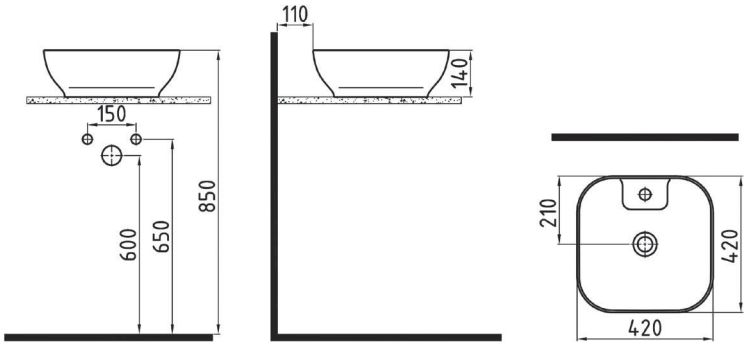

SQUARE COUNTERTOP
WASHBASIN 42 cm WITH
HOLE
MTLG04201FD1W5000
420x420mm