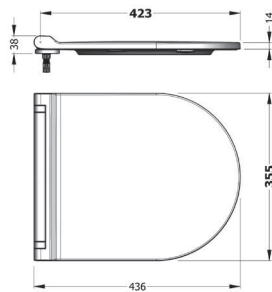

RICO MONOSLIM
PROPLAST CLASSIC
EASYRELEASE SEAT
COVER

RCMP01W5W50B0