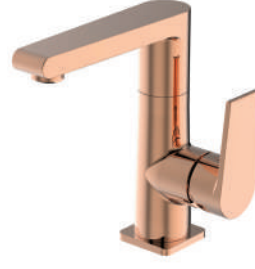

BASIN MIXER
BL11067227

Pieces In Box : **4**
Spout Length : **131 mm**
Spout Height : **169 mm**

ROSE GOLD