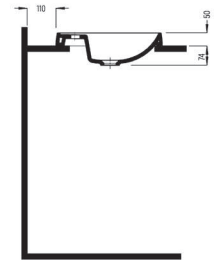

RECTANGULAR
COUNTERTOP
WASHBASIN 60 cm
SINGLE HOLE
SOLU06003FD1W5000
600x400 mm