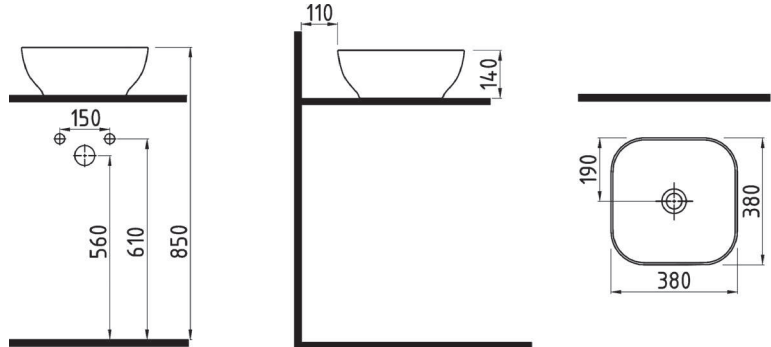

SQUARE COUNTERTOP
WASHBASIN 38 cm
WITHOUT HOLE
MTLG03801FDOW5000
380x380mm