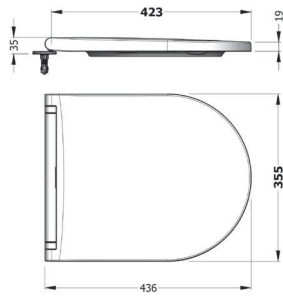

RICO MONOSLIM
UF/DUROPLAST AB
SOFTCLOSE EASYRELEASE
SEAT COVER

RCMU11W5W5HB0