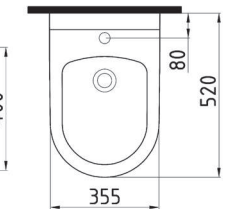

- White
- Satin White
- Satin Cappuccino
- Glossy Black
- Satin Black

WALL HUNG WC PAN
52 cm
HRKA052AMVPOW5000
520x350mm

- Red
- Orange

WALL HUNG BIDET
52 cm N3 SINGLE HOLE
HRBA05203VD1W5000
530x350mm

WALL HUNG BIDET
52 cm CONCEALED
FIXING SINGLE HOLE
HRBA05201VD1W5000
520x350mm