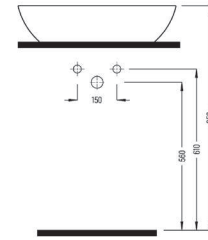

OBLONG COUNTERTOP
WASHBASIN 60 cm
SINGLE HOLE
SOLU06001FD1W5000
600x400 mm