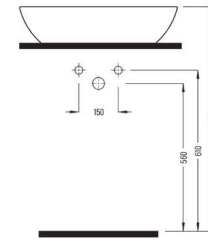

BIEN VENTO MONOSLIM PP/PROPLAST CLASSIC EASYRELEASE SEAT COVER
VTMP01W5W50B0 (monoslim)

SOLID

WALL HANG WC PAN
52 cm
SOFTFLUSH
CONCEALED FIXING
(VORTEX FLUSHING
SYSTEM)

SOKA052V1VP0W5000
520x365 mm

OBLONG COUNTERTOP
WASHBASIN 60 cm
SINGLE HOLE
SOLG06001FD1W5000
600x400 mm