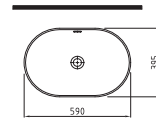

FALG06003FDOW3SZO
600x400mm