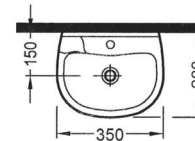

SINGLE PIECE
WASHBASIN WALL
MOUNTING OPTION
36 cm WITHOUT HOLE
TPLS03601VDOW5000
360x290mm

SINGLE PIECE
WASHBASIN WALL
MOUNTING OPTION
36 cm WITH SINGLE
HOLE
TPLS03601VD1W5000
360x290mm