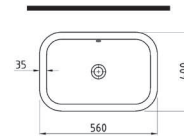

FALG05601FDOW3SZO
560x400mm

COUNTERTOP
WASHBASIN 60 cm
WITHOUT HOLE