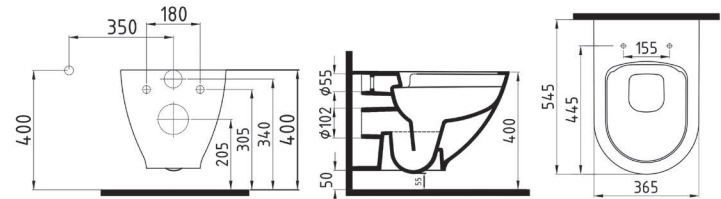

WALL HUNG WC PAN 54
CM NO-RIM
CONCEALED FIXING
HRKA054H1VPOW5000
540x365mm