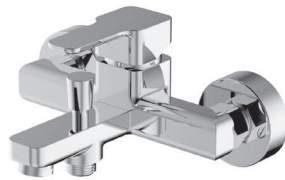

CHROME

**BASIN MIXER-LONG
BL11062107**

Pieces In Box : 4
Spout Length : 110 mm
Spout Height : 104 mm

CHROME

**BASIN MIXER WITH POP-UP
BL71062106**

• With ABS Pop-up

CHROME

**BATH MIXER
BB01062102**