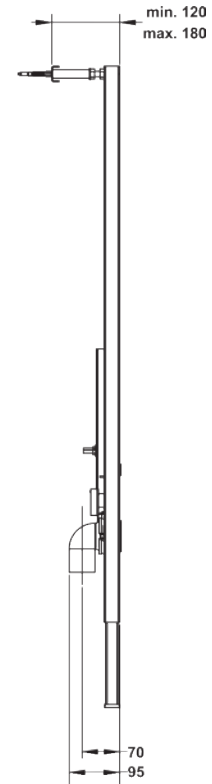

SUPREME

SUPREME FRA-B
SANITARY INSTALLATION
FRAME FOR BIDETS
FRFDBD0000B0