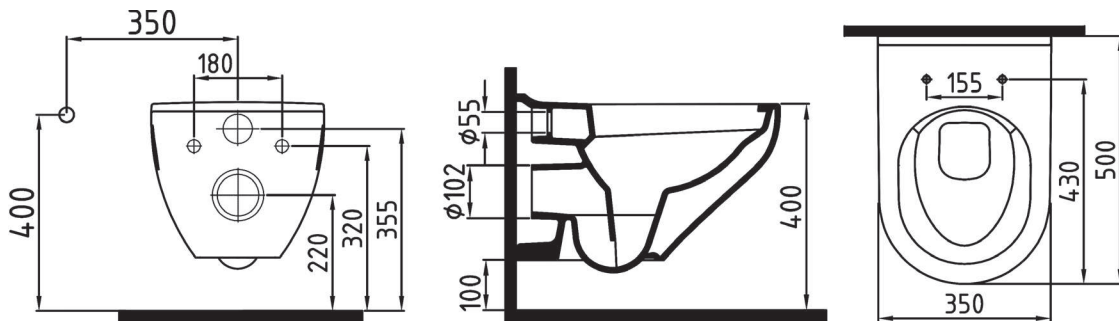

COMPATIBLE SEAT COVER

BIEN RICO UF/DUROPLAST AB SOFTCLOSE EASYRELEASE SEAT COVER
RCEU11W5W5HB0 (elite) RCMU11W5W5HB0 (monoslim)

BIEN RICO MONOSLIM PROPLAST SOFTCLOSE EASYRELEASE SEAT COVER
RCMP11W5W50B0 (monoslim)

BIEN RICO MONOSLIM PROPLAST CLASSIC EASYRELEASE SEAT COVER
RCMP01W5W50B0 (monoslim)