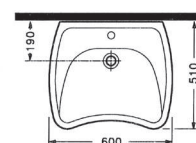

SINGLE PIECE DISABLED
WASHBASIN 60 cm
SINGLE HOLE
TPLE06001VD1W5000
600x510mm