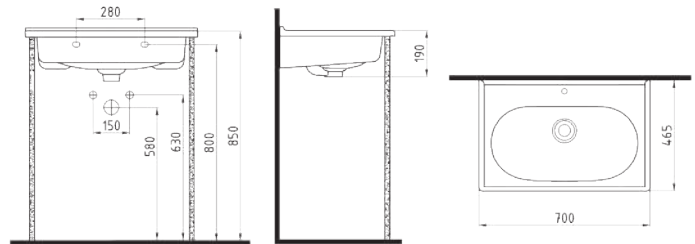

VANITY WASHBASIN
80 cm SINGLE HOLE
FELK080B1FD1W5000
800x465mm