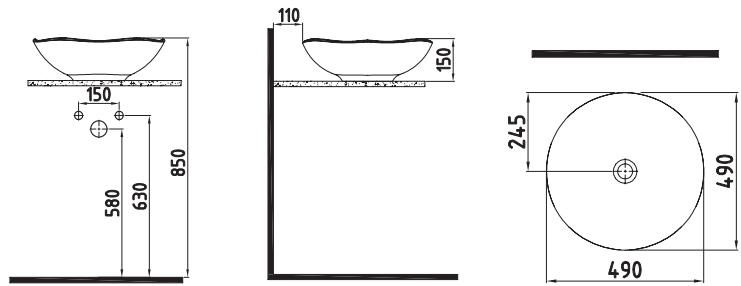

WALL HUNG WC PAN
52 cm NO-RIM/CONCEALED
FIXING
FLKA052N1VPOW5000
520x350mm

White