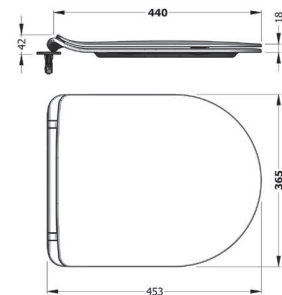

ATEU11W5W5HB0

ATEU11W6W6HB0 *Glossy Black*

ATEU11B7B7HB0 *Satin Black*

ATEU11B9B9HB0 *Satin White*

COMPATIBLE WC
*Crystal
Shine*

AMARO

AMARO SLIM UF/
DUROPLAST AB
SOFTCLOSE EASYRELEASE
SEAT COVER

ARSU11W5W5HB0