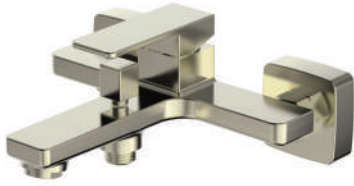

BATH MIXER
BB01070630

Pieces In Box : 4
Spout Length : 179 mm
Shower Hose Connection Type : G 1/2"

• Locked Type Diverter

MATT BRUSHED NICKEL