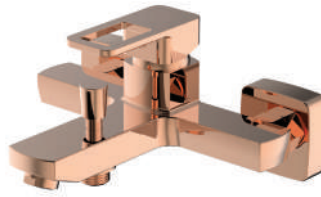

WHITE - ROSE GOLD

SALVO PLUS COLOURS

BASIN MIXER
BL11065216

Pieces In Box : **4**
Spout Length : **122 mm**
Spout Height : **110 mm**

ROSE GOLD

BATH MIXER
BB01065217

Pieces In Box : **4**
Spout Length : **170 mm**
Shower Hose Connection Type : **G 1/2"**