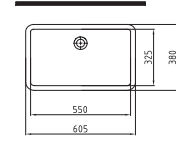

CERAMIC POP-UP
(WITH-OUT HOLE)
DIAMONT BLUE
YLLSS0TPD0CC

CERAMIC POP-UP
(WITH-OUT HOLE)
SATIN BLACK
YLLSS0TPB7CC

UNDER COUNTER WASHBASIN
53 cm WITHOUT HOLE ROSE
GOLD DECOR

FALG05301FD009SZO
550x325mm

UNDER COUNTER WASHBASIN
53 cm WITHOUT HOLE WHITE