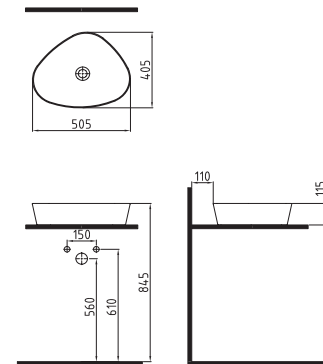

COUNTERTOP WASHBASIN
60 cm WITHOUT HOLE SATIN
ROSE GOLD DECOR
FALG06002FD0G8SZO
600x400mm