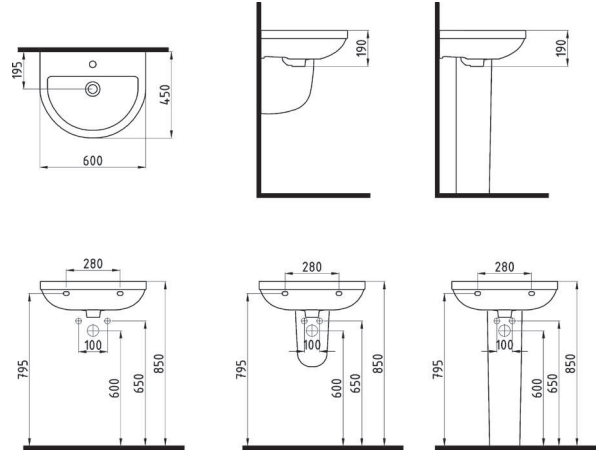

CAPRI WB. WALL
MOUNTING OPTION 60 cm
SINGLE HOLE WHITE
CPLS060B1VD1W5000