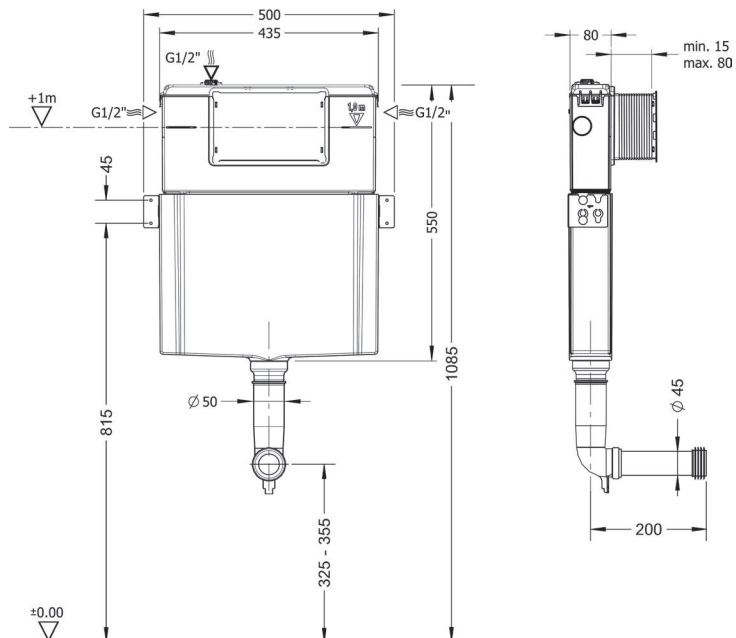

SUPREME PRO-B CONCEALED
CISTERN, FOR SINGLE WC,
WALL MOUNTED, 3/6LT
SUCB630000HB