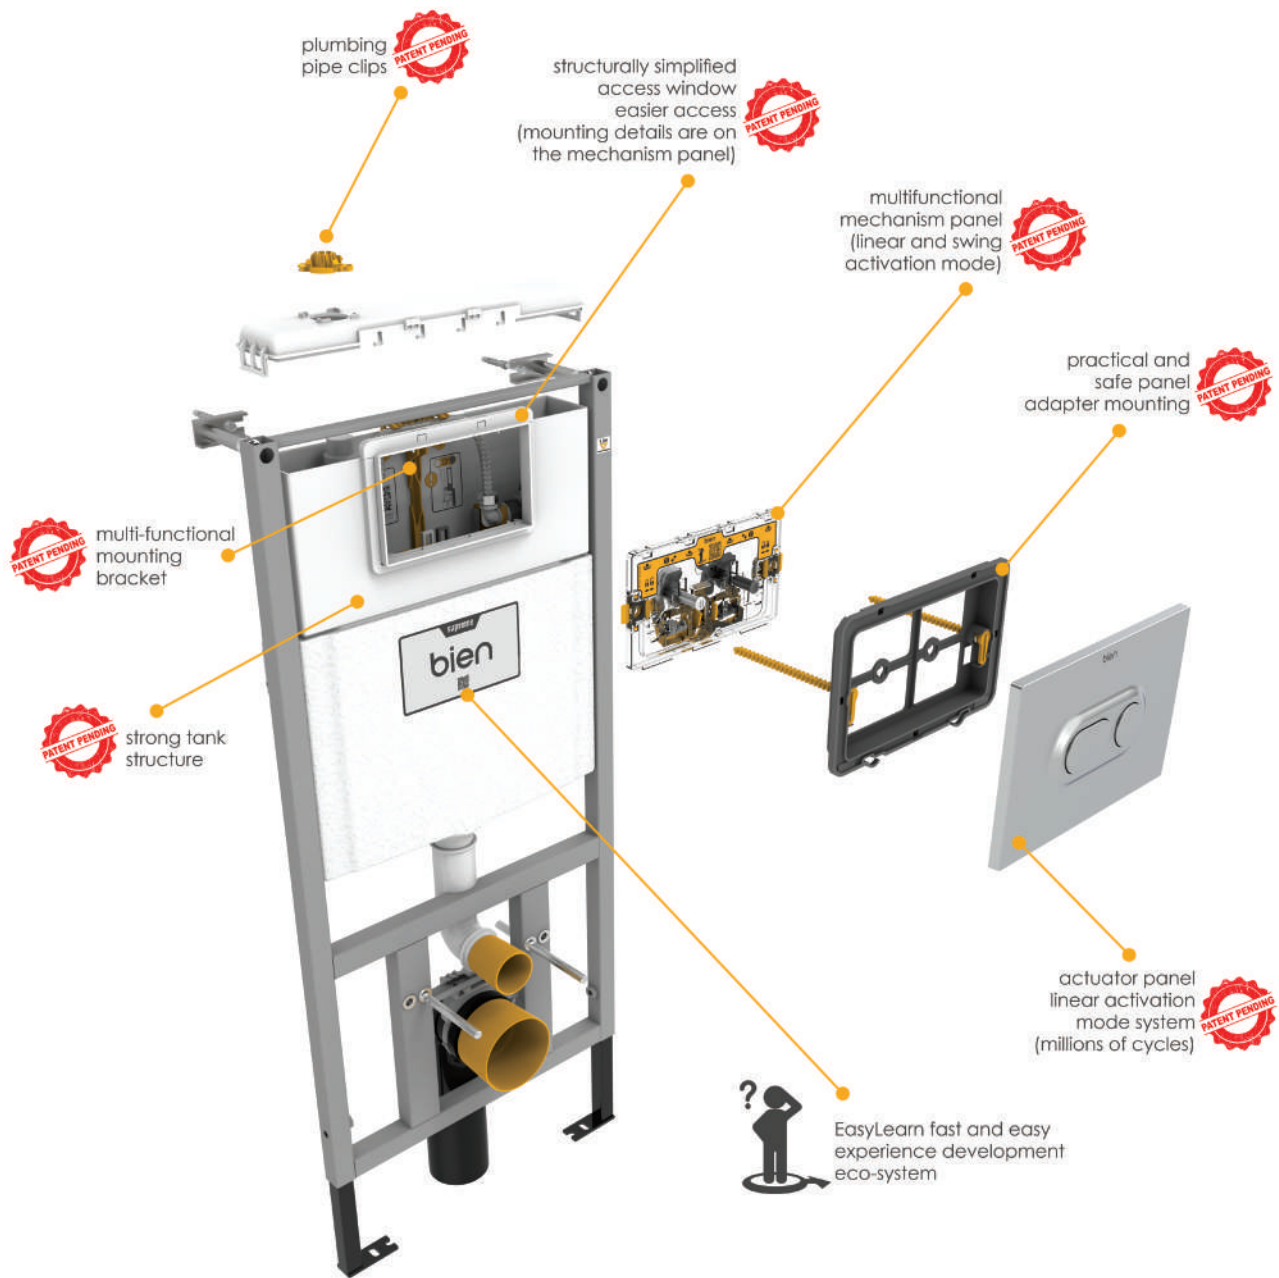

bien

supreme Pro-D

Concealed Cistern

“new and unique features”

FILL AND FLUSH VALVES

TYPE 5 FILL VALVE AND
DUAL FLUSH VALVE KIT FOR
CERAMIC CISTERNS
YRSIT0353002

TYPE 1 INTERNAL MECANISM
FOR CISTERN
DUAL FLUSH GEBERIT
YRSIT0320002