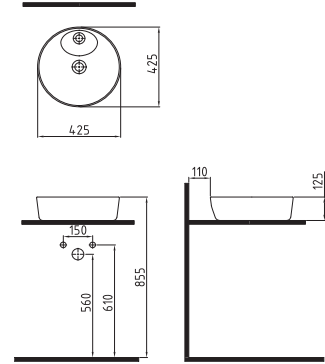

COUNTERTOP WASHBASIN 43 cm SINGLE HOLE
PLATIN COATED
FALGO4301FD1X2SZO
Ø 430mm