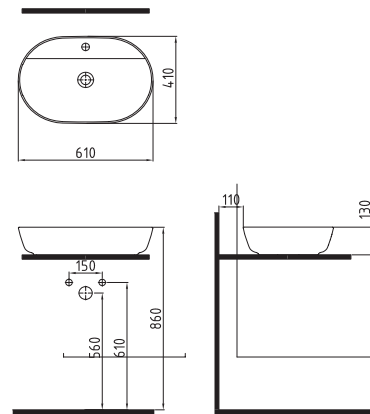

RECTANGLE
COUNTERTOP
WASHBASIN 50 cm
WITHOUT HOLE
MTLG05003FDOW5000
495x380mm

FLA- ME

FLAME

COUNTERTOP WASH
BASIN 42cm
COPPER COATED
Ø 420mm
FALG04201FD0COSZO

COUNTERTOP
WASHBASIN 60cm
SINGLE HOLE OUTSIDE
MATTE BLACK
INSIDE MATTE WHITE
FALG06001FD1BWSZO
610x410mm