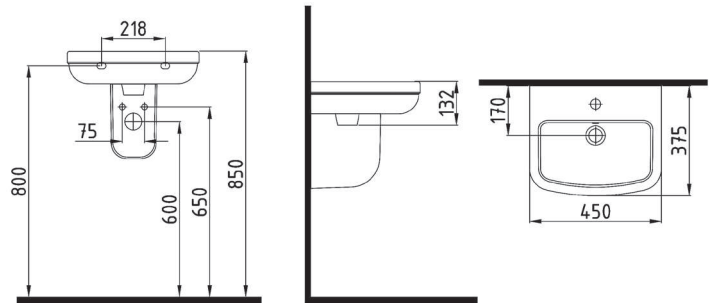

DOR

WASHBASIN WALL
MOUNTING OPTION
60 cm SINGLE HOLE
DRLS06001VD1W5000
600x455mm

SEMI PEDESTAL
32 cm
DRAA03201V00W5000
320mm

FULL PEDESTAL
71 cm
DRAK07101V00W5000
710mm

WASHBASIN WALL
MOUNTING OPTION
45 cm SINGLE HOLE
DRLS04501VD1W5000
450x370mm