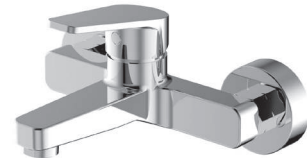

BATHTUB MIXER & ABLUTION MIXER
BB01058116

Pieces In Box : **4**
Spout Length : **155 mm**

CHROME