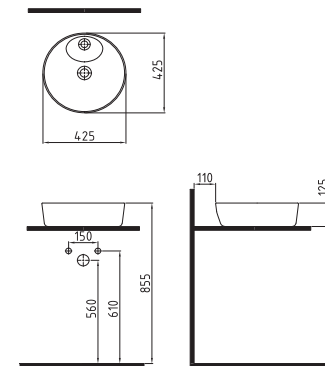

FLAME

COUNTERTOP WASHBASIN 43 cm SINGLE HOLE
ROSE GOLD COATED
FALGO4301FD1G5SZO
Ø 430mm

COUNTERTOP WASHBASIN 43 cm SINGLE HOLE
PLATIN COATED
FALGO4301FD1X2SZO
Ø 430mm

COUNTERTOP WASHBASIN 43 cm SINGLE HOLE
SATIN WHITE
FALGO4301FD1W4SZO
Ø 430mm