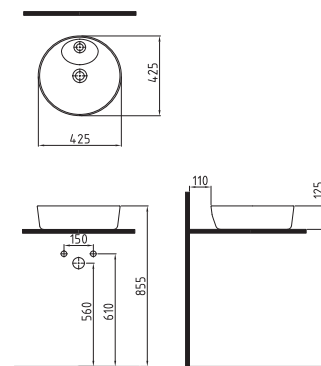

FLAME

COUNTERTOP WASHBASIN
43 cm SINGLE HOLE GOLD
COATED **FALG04301FD1G0SZO**
Ø 430mm

COUNTERTOP WASHBASIN
43 cm SINGLE HOLE ROSE GOLD
COATED **FALG04301FD1G3SZO**
Ø 430mm