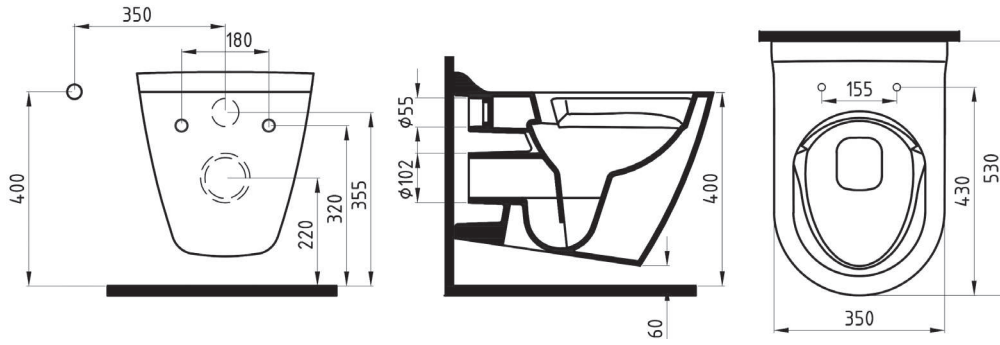

MONOBLOCK
WASHBASIN 45 cm
SINGLE HOLE
MNLM04501FD1W5000
450x350mm

White

MINERAL

MINERAL W.HUNG WC
PAN 52 cm NO-RIM
WHITE
MNKA052N1VPOW5000
530x350mm

COMPATIBLE SEAT COVER

BIEN VENTO UF/DUROPLAST AB SOFTCLOSE EASYRELEASE SEAT COVER
VTEU11W5W5HB0 (elite)
VTMU11W5W5HB0 (monoslim)