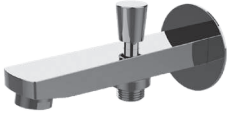

SPOUTS AND SHOWER OUTLETS

ROUND SHOWER SPOUT WITH DIVERTER
CHROME
BT26028115

Pieces In Box : 8
Spout Length : 145 mm

• With Diverter, Flexible Hose Connection is G 1/2"

CHROME

BT26028316

Pieces In Box : 2

GOLD

BT26028217

Pieces In Box : 2

ROSE GOLD

BT26028532

Pieces In Box : 2

MATT BLACK