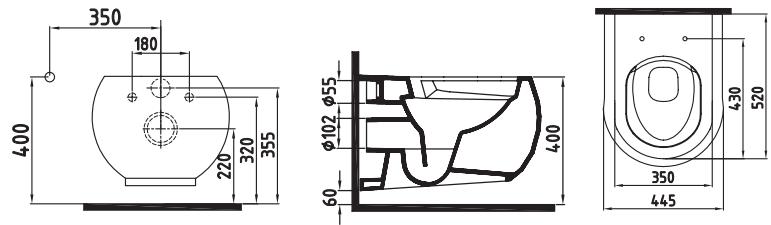

WALL HUNG WC PAN
52 cm NO-RIM/CONCEALED
FIXING
FLKA052N1VPOW5000
520x350mm

White