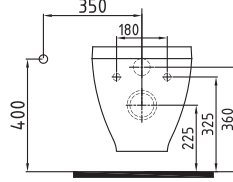

WALL HUNG WC
PAN 52 cm NO-RIM
HRKA052N2VPOW5000
520x350mm

- Red
- Orange