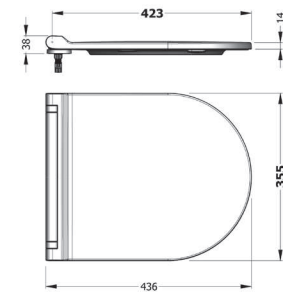

COMPATIBLE WC

Orion
Capri
Ion
Leo