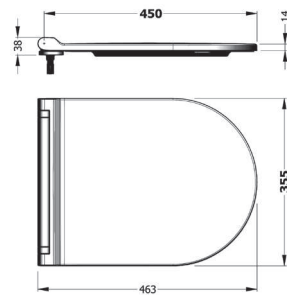

VENTO MONOSLIM
PROPLAST CLASSIC
EASYRELEASE SEAT
COVER

VTMP01W5W50B0