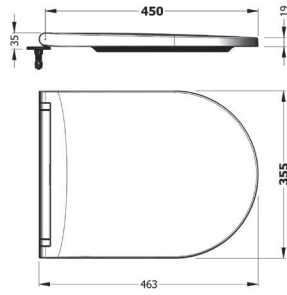

VENTO

VENTO ELITE UF/
DUROPLAST AB
SOFTCLOSE EASYRELEASE
SEAT COVER

VTEU11W5W5HB0

VENTO MONOSLIM
UF/DUROPLAST AB
SOFTCLOSE EASYRELEASE
SEAT COVER

VTMU11W5W5HB0

VTMU11B9B9HB0 *Glossy Black*

VTMU11B7B7HB0 *Satin Black*

VTMU11W6W6HB0 *Satin White*

VENTO MONOSLIM
PROPLAST SOFTCLOSE
EASYRELEASE SEAT
COVER

VTMP11W5W50B0

VENTO MONOSLIM
PROPLAST CLASSIC
EASYRELEASE SEAT
COVER

VTMP01W5W50B0

COMPATIBLE WC

*Harmony
Venüs
Mineral
Pent
Flash
Alesta*