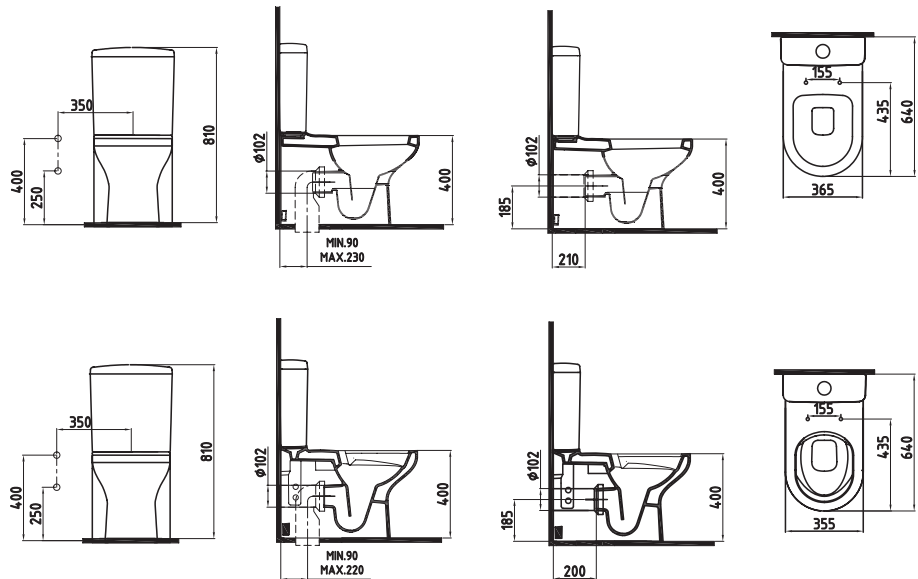

CLOSE COUPLED BTW WC
PAN 64 cm NO-RIM
VNKD064N1VPOW5000
640x365mm

CLOSE COUPLED BTW WC
PAN 64 cm
VNKD06401VPOW5000
640x365mm

CISTERN 41 cm BOTTOM INLET
ORRS04101VDAW3000
410x370mm

COMPATIBLE SEAT COVER

BIEN VENTO UF/DUROPLAST AB SOFTCLOSE EASYRELEASE SEAT COVER