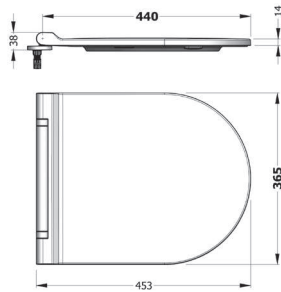

SOLO

SOLO MONOSLIM
PROPLAST SOFT CLOSE
EASYRELEASE SEAT
COVER

SLMP11W5W50B0

SLMP01W3W30B0

SLMP01W5W50B0

COMPATIBLE WC
Moly