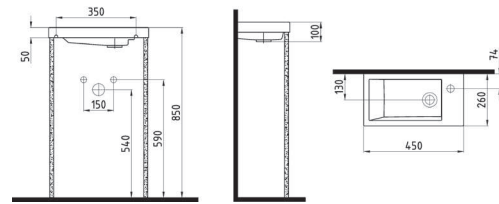

ETER-
NAL
beauty

INFINITIUM

INFINITIUM VANITY WB.
45 CM SINGLE HOLE
INLK04501FD1W5000
450mm

INFINITIUM VANITY WB. 50 CM
SINGLE HOLE
INLK05001FD1W5000
500mm

INFINITIUM COUNTERTOP WB.
60 CM SINGLE HOLE
INLG06001FD1W5000
600mm