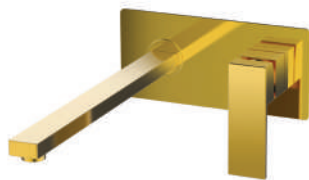

SQUARE CONCEALED BASIN MIXER
SURFACE MOUNTED PARTS GOLD
BL45020310

Pieces In Box : 1
Spout Height : 187 mm

- For installation please combine with only BL45020311 item code
- Easy assembly system for spout
- Please install concealed parts referring to minimum and maximum dimensions
- Not available for thick surface finishing tiles like marble and granite

GOLD