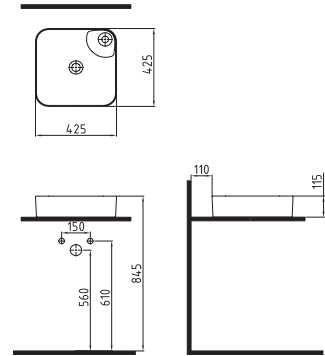

COUNTERTOP WASHBASIN
42 cm SINGLE HOLE
GOLD COATED
FALGO4302FD1G2SZO
425x425mm