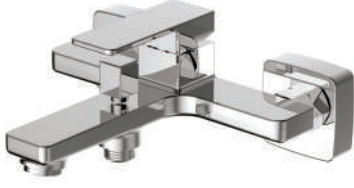

DANTE

BATH MIXER
BB01070102

Pieces In Box : 4
Spout Length : 179 mm
Shower Hose Connection Type : G 1/2"

• Locked Type Diverter

CHROME