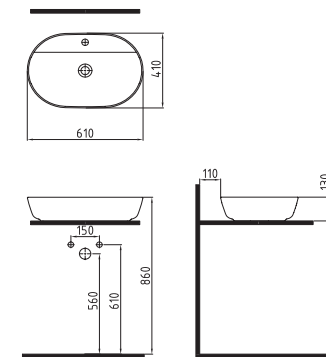

COUNTERTOP WASHBASIN 44 cm SINGLE HOLE ROSE GOLD COATED
FALG04401FD1G5SZO
440x440mm