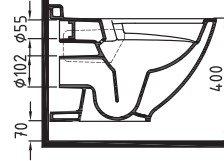

WALL HUNG WC PAN
52 cm
HRKA052AMVPOW5000
520x350mm

- Red
- Orange