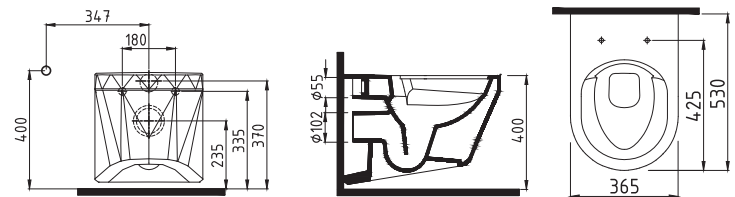

WALL HUNG WC PAN
52 cm NO-RIM/
CONCEALED FIXING
MLKA052N1VPOW5000
520x360mm

COMPATIBLE SEAT COVER

BIEN AMARO SLIM UF/DUROPLAST AB SOFTCLOSE EASYRELEASE SEAT COVER
ARSU11W5W5HB0 (slim)

BIEN SOLO MONOSLIM PROPLAST SOFT CLOSE EASYRELEASE SEAT COVER
SLMP11W5W50B0 (monoslim)

BIEN SOLO MONOSLIM PP/PROPLAST CLASSIC EASYRELEASE SEAT COVER
SLMP01W5W50B0 (monoslim)