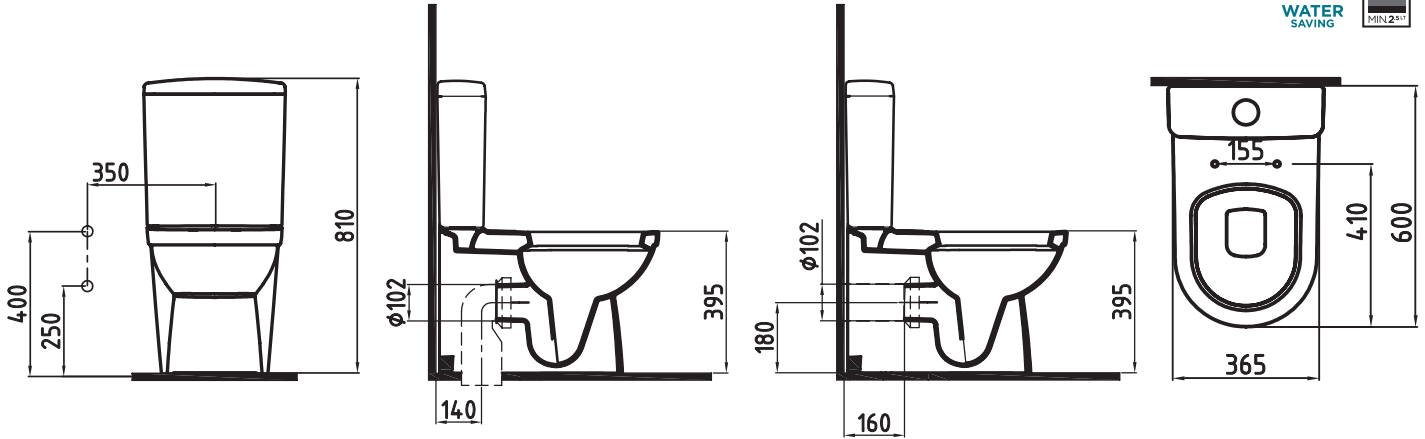

COMPATIBLE SEAT COVER

BIEN RICO UF/DUROPLAST AB SOFTCLOSE EASYRELEASE SEAT COVER
RCEU11W5W5HB0 (elite) RCMU11W3W3HB0 (monoslim)

BIEN RICO MONOSLIM PROPLAST SOFTCLOSE EASYRELEASE SEAT COVER
RCMP11W5W50B0 (monoslim)

BIEN RICO MONOSLIM PROPLAST CLASSIC EASYRELEASE SEAT COVER
RCMP01W5W50B0 (monoslim)