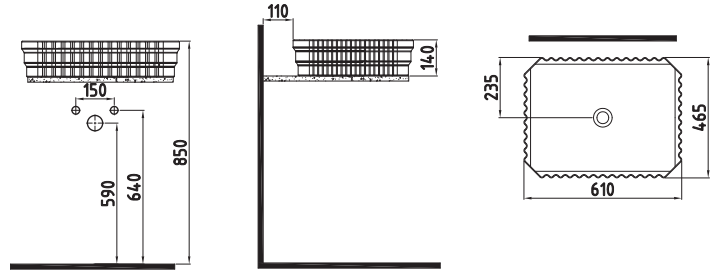

WALL HUNG WC PAN
52 cm NO-RIM/
CONCEALED FIXING
SHKA052N1VPOW5000
520x360mm

White