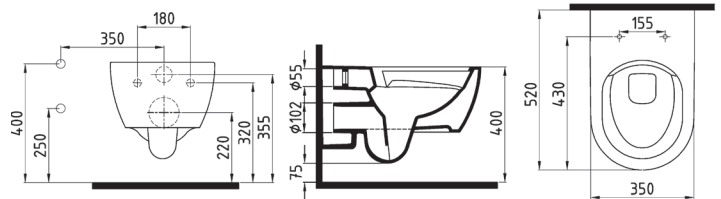

WALL HUNG WC PAN
52 cm NO-RIM
CONCEALED FIXING
HRKA052N3VPOW5000
530x350mm