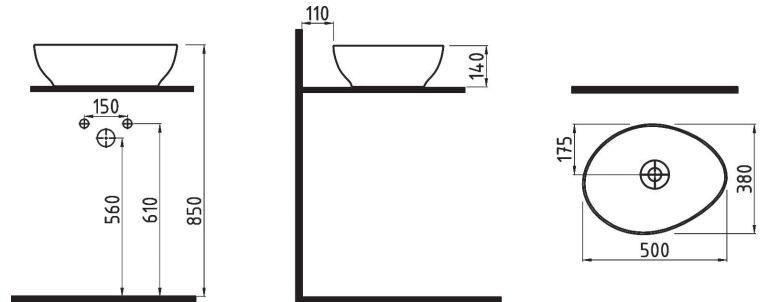

MOTTO

OVAL COUNTERTOP
WASHBASIN 50 cm WITH
HOLE
MTLG05005FD1W5000
500x380mm