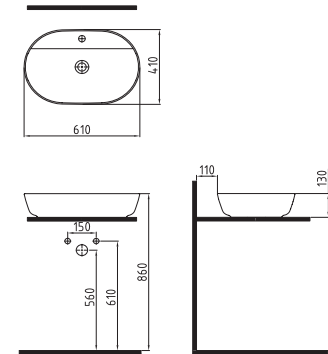

COUNTERTOP WASHBASIN 60 cm SINGLE HOLE GOLD COATED
FALGO6001FD1G2SZO
610x410mm