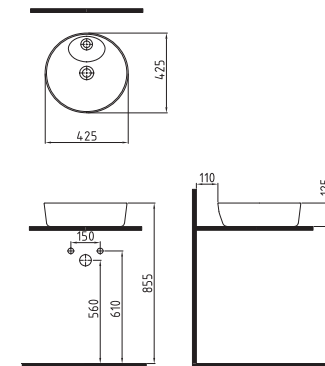

COUNTERTOP WASHBASIN 43 cm SINGLE HOLE
SATIN WHITE
FALGO4301FD1W4SZO
Ø 430mm