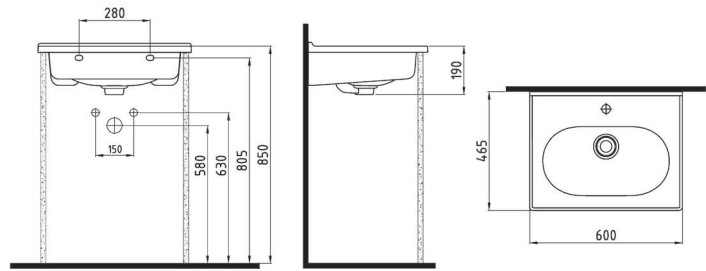

VANITY WASHBASIN
60 cm SINGLE HOLE
FELK060B1FD1W5000
600x465mm