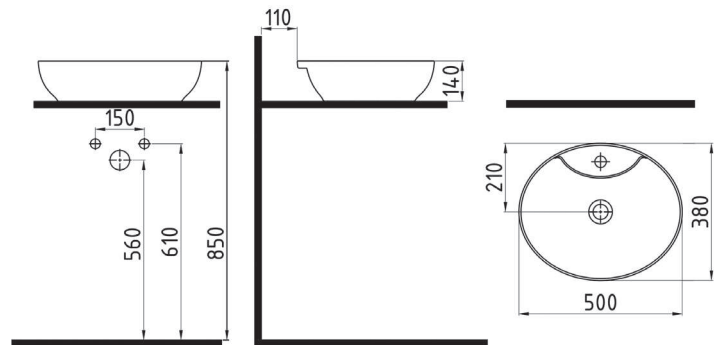

MOTTO

RECTANGLE
COUNTERTOP
WASHBASIN 50 cm
WITHOUT HOLE
MTLG05003FDOW5000
495x380mm