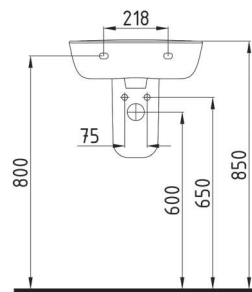

SINGLE PIECE WASH BASINS

SINGLE PIECE
WASHBASIN WALL
MOUNTING OPTION
41 cm WITHOUT HOLE
TPLS04101VDOW5000
405x205mm

SINGLE PIECE
WASHBASIN WALL
MOUNTING OPTION
41 cm SINGLE HOLE
TPLS04101VD1W5000
405x205mm

SINGLE PIECE
WASHBASIN WALL
MOUNTING OPTION
36 cm WITHOUT HOLE
TPLS03601VDOW5000
360x290mm

SINGLE PIECE
WASHBASIN WALL
MOUNTING OPTION
36 cm WITH SINGLE
HOLE
TPLS03601VD1W5000
360x290mm

SINGLE PIECE
WASHBASIN WALL
MOUNTING OPTION
45 cm WITHOUT HOLE
TPLS04501VDOW5000
455x355mm

SINGLE PIECE
WASHBASIN WALL
MOUNTING OPTION
45 cm WITH SINGLE
HOLE
TPLS04501VD1W5000
455x355mm

SINGLE PIECE SEMI
PEDESTAL
TPAA02701V00W5000
270mm

SINGLE PIECE DISABLED
WASHBASIN 60 cm
SINGLE HOLE
TPLE06001VD1W5000
600x510mm