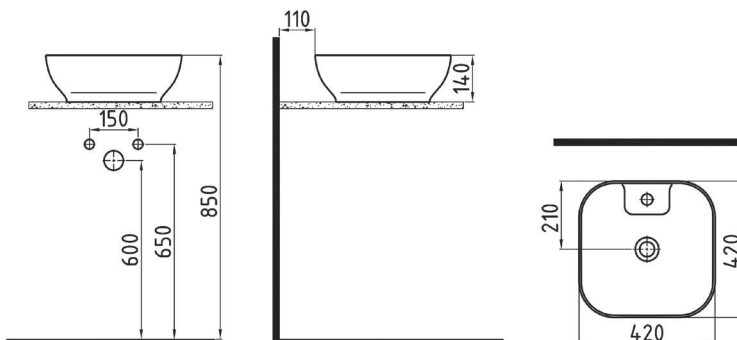

SQUARE COUNTERTOP
WASHBASIN 42 cm WITH
HOLE
MTLG04201FD1W5000
420x420mm