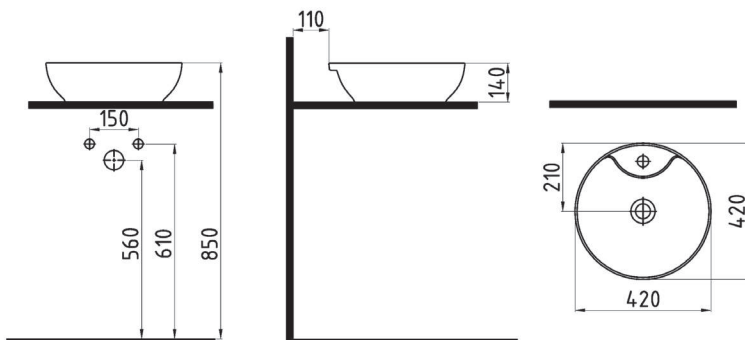

MOT-
TO

OBLONG COUNTERTOP
WASHBASIN 50 cm
WITHOUT HOLE
MTLG05001FDOW5000
500x380mm

SQUARE COUNTERTOP
WASHBASIN 42 cm WITH
HOLE
MTLG04201FD1W5000
420x420mm

ROUND COUNTERTOP
WASHBASIN 42 cm WITH
HOLE
MTLG04202FD1W5000
420x420mm