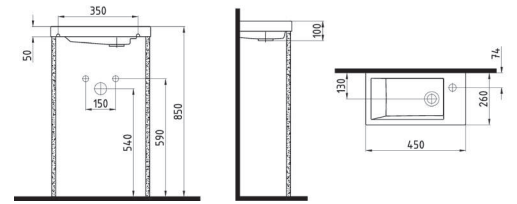

ETER-
NAL
beauty

INFINITIUM VANITY WB.
45 CM SINGLE HOLE
INLK04501FD1W5000
450mm

INFINITIUM VANITY WB. 50 CM
SINGLE HOLE
INLK05001FD1W5000
500mm

INFINITIUM COUNTERTOP WB.
60 CM SINGLE HOLE
INLG06001FD1W5000
600mm