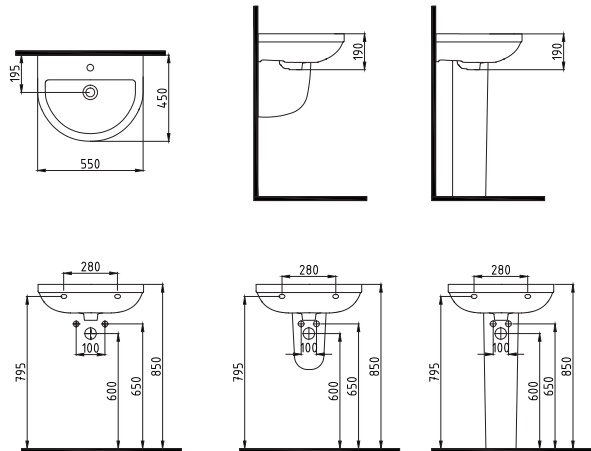

ORION SEMI PEDESTAL
32 cm WHITE
ORAA032B1V00W5SZO

ORION FULL PEDESTAL
71 cm WHITE
ORAK07101V00W5SZO

BIDET 62 cm SINGLE HOLE
CPBY06201VD1W5000
615x370mm

CLOSE COUPLED BTW WC
PAN 62 cm
CPKD06201VPOW5000
620x365mm