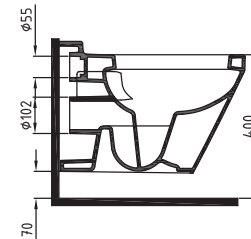

COMPATIBLE SEAT COVER

BIEN SALVO UF/DUROPLAST AB SOFTCLOSE EASYRELEASE SEAT COVER
SVEU11W5W5HBO (elite) SVMU11W5W5HBO (monoslim)

BIEN SALVO PP/PROPLAST AB SOFTCLOSE EASYRELEASE SEAT COVER
SVMP11W5W50B0 (monoslim)

BIEN SALVO PP/PROPLAST CLASSIC EASYRELEASE SEAT COVER
SVMP01W5W50B0 (monoslim)