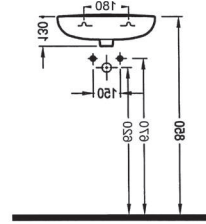

SINGLE PIECE WASH BASINS

SINGLE PIECE
WASHBASIN WALL
MOUNTING OPTION
41 cm WITHOUT HOLE
TPLS04101VDOW5000
405x205mm

SINGLE PIECE
WASHBASIN WALL
MOUNTING OPTION
41 cm SINGLE HOLE
TPLS04101VD1W5000
405x205mm

SINGLE PIECE
WASHBASIN WALL
MOUNTING OPTION
36 cm WITHOUT HOLE
TPLS03601VDOW5000
360x290mm

SINGLE PIECE
WASHBASIN WALL
MOUNTING OPTION
36 cm WITH SINGLE
HOLE
TPLS03601VD1W5000
360x290mm

SINGLE PIECE
WASHBASIN WALL
MOUNTING OPTION
45 cm WITHOUT HOLE
TPLS04501VDOW5000
455x355mm

SINGLE PIECE
WASHBASIN WALL
MOUNTING OPTION
45 cm WITH SINGLE
HOLE
TPLS04501VD1W5000
455x355mm

SINGLE PIECE SEMI
PEDESTAL
TPAA02701V00W5000
270mm

SINGLE PIECE DISABLED
WASHBASIN 60 cm
SINGLE HOLE
TPLE06001VD1W5000
600x510mm