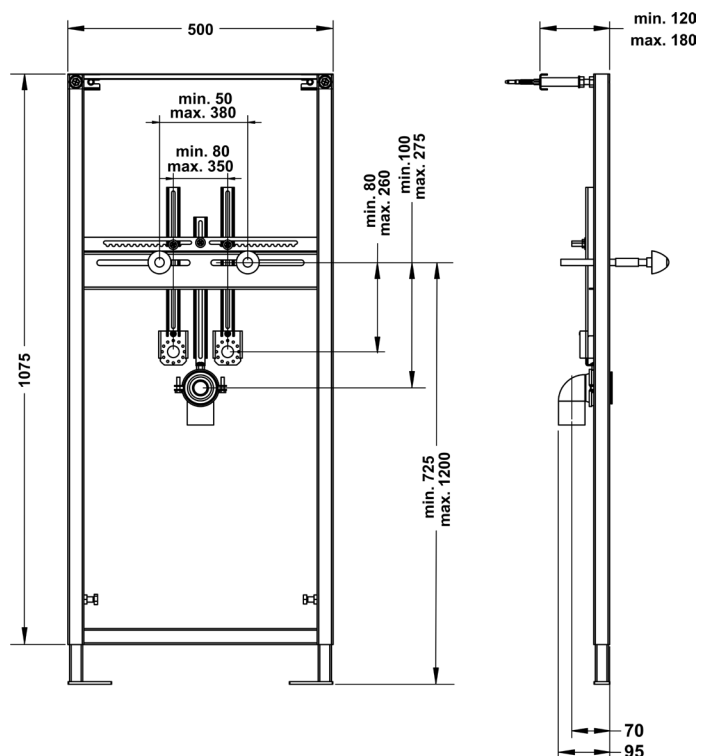

SUPREME FRA-W
SANITARY INSTALLATION
FRAME FOR WASHBASINS
FRFDWB0000B0