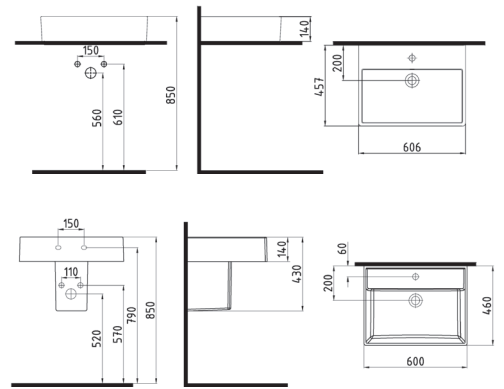

ETER-
NAL
beauty

INFINITIUM VANITY WB.
45 CM SINGLE HOLE
INLK04501FD1W5000
450mm

INFINITIUM VANITY WB. 50 CM
SINGLE HOLE
INLK05001FD1W5000
500mm

INFINITIUM COUNTERTOP WB.
60 CM SINGLE HOLE
INLG06001FD1W5000
600mm