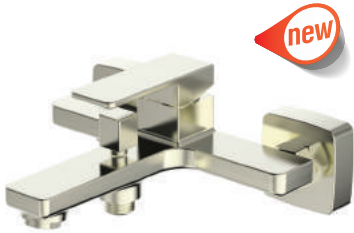

• Locked Type Diverter

MATT BRUSHED GOLD

**BATH MIXER
BB01070222**

Pieces In Box : 4
Spout Length : 179 mm
Shower Hose Connection Type : G 1/2"

• Locked Type Diverter

MATT BRUSHED ROSE GOLD

**BATH MIXER
BB01070630**