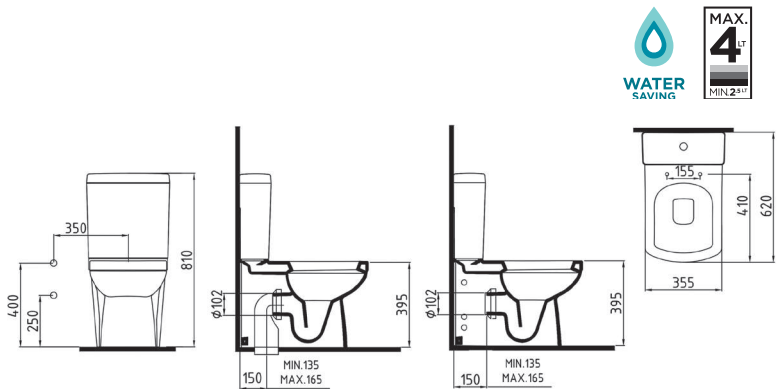

BACK TO WALL
CLOSE COUPLED
WC PAN 62 cm
GYKD06201VPOW5000
620mm

CISTERN 41 cm BOTTOM INLET
CPRS04101VDAW5000
410mm

COMPATIBLE SEAT COVER

BIEN SALVO UF/PROPLAST AB SOFTCLOSE EASYRELEASE SEAT COVER
SVEU11W5W5HB0 (elite) SVMU11W5W5HB0 (monoslim)