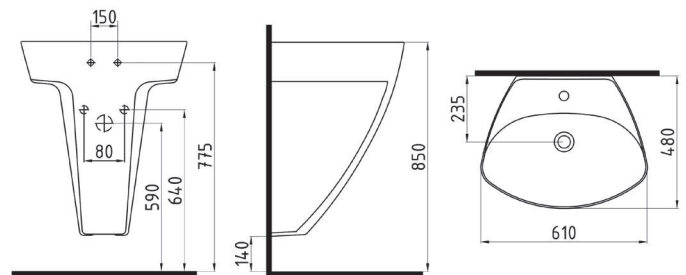

BIEN VENTO MONOSLIM PROPLAST CLASSIC EASYRELEASE SEAT COVER
VTMP01W5W50B0 (monoslim)

natural &
MINI-MAL

MONOBLOCK
WASHBASIN 80 cm
SINGLE HOLE
MNLM08001FD1W5000
800x480mm

MONOBLOCK
WASHBASIN 60 cm
SINGLE HOLE
MNLM06001FD1W5000
610x480mm