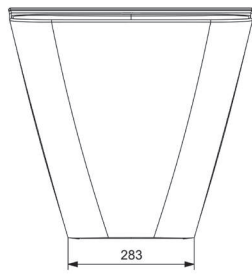

BIEN SOLO MONOSLIM PP/PROPLAST CLASSIC EASYRELEASE SEAT COVER
SLMP01W5W50B0 (monoslim)

DAN-
TE

DANTE MONOBLOCK
WB. 55 CM WITH SINGLE
HOLE WHITE
DTLM05501FD1W5000
550 mm

White

ALES-
TA

WALL HUNG WC PAN
54 cm NO-RIM
CONCEALED FIXING
ALKA054H1VPOW5000
540x360mm