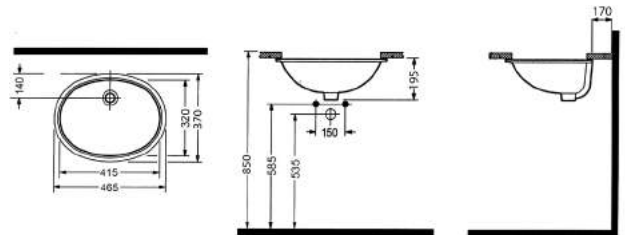

UNDER COUNTER WASH BASINS

INFINITUM
UNDERCOUNTER
WASHBASIN 40 cm
WITHOUT HOLE
INLA04001FDOW5000

SINGLE PIECE
UNDERCOUNTER
WASHBASIN 50 cm
WITHOUT HOLE
TPLA05001VDOW5000

SINGLE PIECE
UNDERCOUNTER
WASHBASIN 41 cm
WITHOUT HOLE
TPLA04101VDOW3000