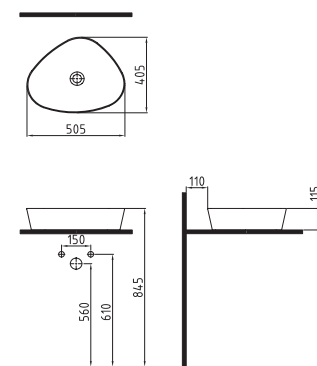

COUNTERTOP WASHBASIN
50 cm WITHOUT HOLE GOLD
COATED

FALG05001FD0G0SZO

500x400mm

COUNTERTOP WASHBASIN
50 cm WITHOUT HOLE SATIN
WHITE

FALG05001FD0W4SZO

500x400mm

COUNTERTOP WASHBASIN
60 cm WITHOUT HOLE SATIN
ROSE GOLD DECOR