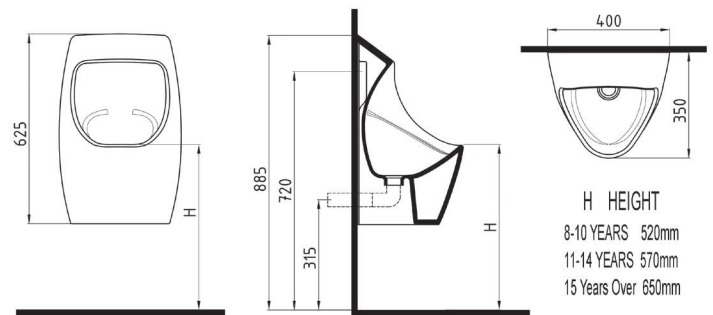

WATERLESS URINAL 62 cm
HRPW06201VSSW5000