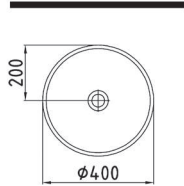

HARMONY

COUNTERTOP WASHBASIN 40 cm WITHOUT HOLE SULTAN DECOR
HRLG04001FD002000
Ø400mm