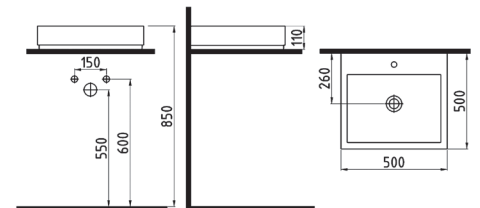

INFINITIUM COUNTERTOP WB.
46 CM SINGLE HOLE
INLG04601FD1W5000
460mm