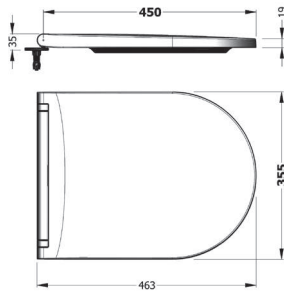

URINAL 62 cm REAR INLET
WITHOUT PHOTOCELL
HRPS06203VSAW5000

WATERLESS URINAL 62 cm
HRPW06201VSSW5000

SEAT COVERS

VENTO

VENTO ELITE UF/
DUROPLAST AB
SOFTCLOSE EASYRELEASE
SEAT COVER

VTEU11W5W5HB0

VENTO MONOSLIM
UF/DUROPLAST AB
SOFTCLOSE EASYRELEASE
SEAT COVER