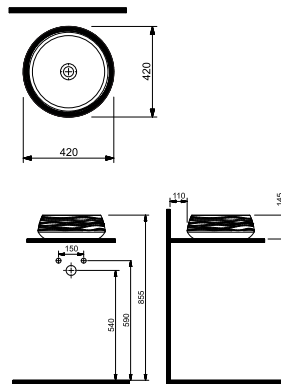

RECTANGLE
COUNTERTOP
WASHBASIN 50 cm
WITHOUT HOLE
MTLG05003FDOW5000
495x380mm

FLA-
ME

FLAME

COUNTER TOP WASH
BASIN 42cm
COPPER COATED
Ø 420mm
FALG04201FD0C0SZO

COUNTERTOP
WASHBASIN 60cm
SINGLE HOLE OUTSIDE
MATTE BLACK
INSIDE MATTE WHITE
FALG06001FD1BWSZO
610x410mm