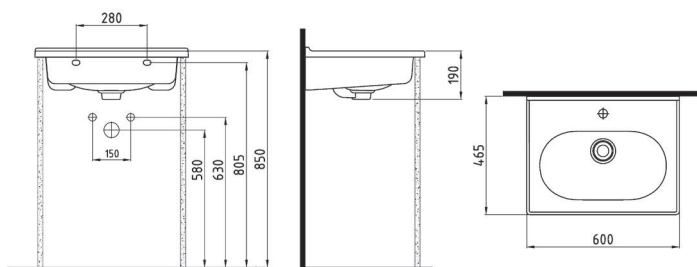

VANITY WASHBASIN
70 cm SINGLE HOLE
FELK070B1FD1W5000
700x465mm