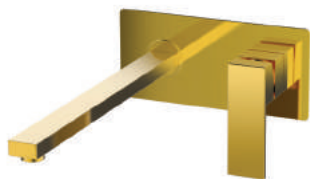

SQUARE CONCEALED BASIN MIXER
SURFACE MOUNTED PARTS GOLD
BL45020310

Pieces In Box : 1
Spout Height : 187 mm

- For installation please combine with only BL45020311 item code
- Easy assembly system for spout
- Please install concealed parts referring to minimum and maximum dimensions
- Not available for thick surface finishing tiles like marble and granite

GOLD