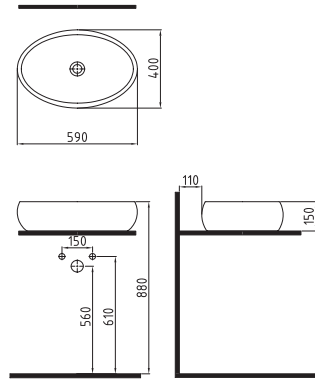

COUNTERTOP WASHBASIN
60 cm WITHOUT HOLE GOLD
DECOR

FALG06002FD0G7SZD
600x400mm