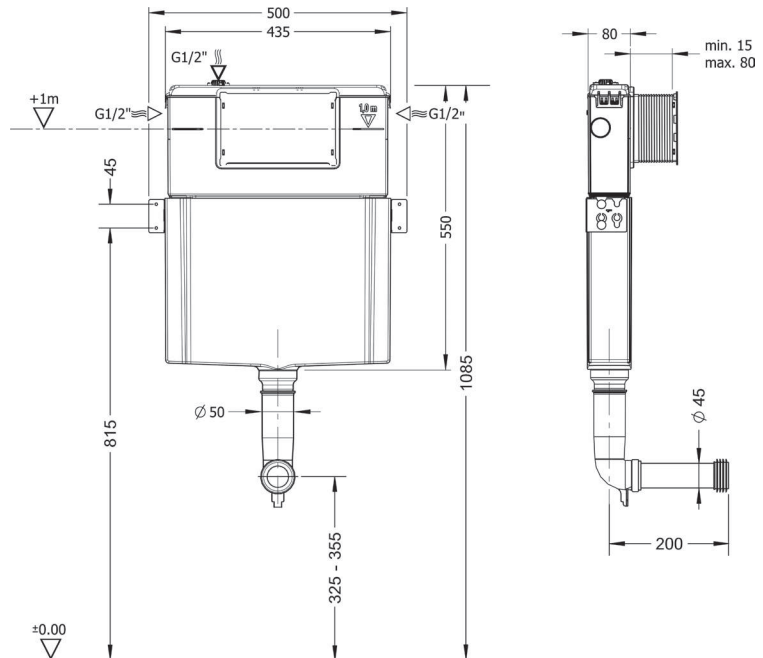

SUPREME PRO-B CONCEALED
CISTERN, FOR SINGLE WC,
WALL MOUNTED, 3/6LT
SUCB630000HB