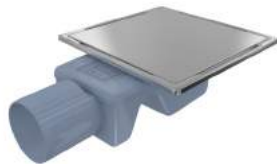

FLOOR DRAIN 15X15 CM SIDE OUTLET
BT56069105

Pieces In Box : 50

- 15x15 cm 304 Sus Drain
- 360 Degreee adjustable, Side outlet Ø 50 mm

BT56069107

- 10x10 cm 304 Sus Drain
- 360 Degreee adjustable, Side outlet Ø 50 mm

INOX