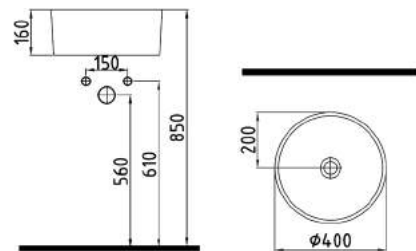

COUNTERTOP WASH-
BASIN 40 cm WITHOUT
HOLE HOMEY OVER
WHITE - GOLD
HRLG04001FD003000
Ø400mm