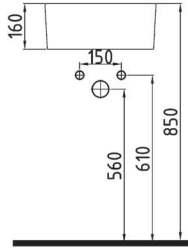

COUNTERTOP WASHBASIN 40 cm WITHOUT HOLE HOMEY OVER BLACK - PLATINIUM
HRLG04001FD007000
Ø400mm