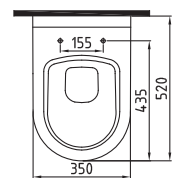

- Red
- Orange

WALL HUNG BIDET
52 cm N3 SINGLE HOLE
HRBA05203VD1W5000
530x350mm