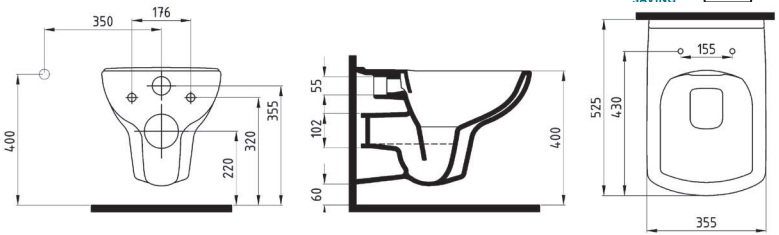

WALL HUNG
WC PAN 52 cm
GYKA052H2VPOW5000
520x355mm