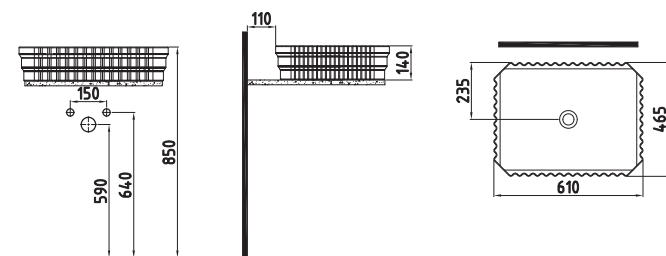

BIEN VENTO MONOSLIM PROPLAST CLASSIC EASYRELEASE SEAT COVER

VTMP01W5W50B0 (monoslim)

SHI-
NE

COUNTERTOP
WASHBASIN 61 cm
WITHOUT HOLE
SHLG06101FDOW5000
610x465mm

White

WALL HUNG WC PAN
52 cm NO-RIM/
CONCEALED FIXING
SHKA052N1VPOW5000
520x360mm