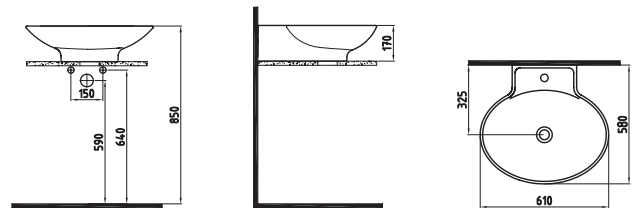

COUNTERTOP WASHBASIN 80 cm SINGLE HOLE
HRLG08001FD1W5000
800x510mm