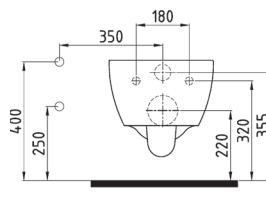

WALL HUNG WC PAN
52 cm NO-RIM
CONCEALED FIXING
HRKA052N3VP0W5000
530x350mm