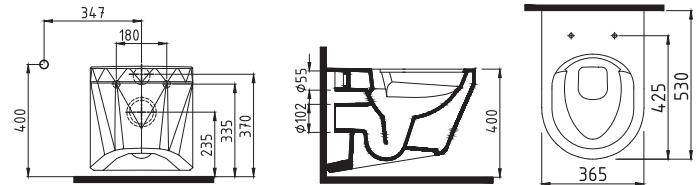

WALL HUNG WC PAN
52 cm NO-RIM/
CONCEALED FIXING
MLKA052N1VPOW5000
520x360mm

COMPATIBLE SEAT COVER

BIEN AMARO SLIM UF/DUROPLAST AB SOFTCLOSE EASYRELEASE SEAT COVER
ARSU11W5W5HB0 (slim)

BIEN SOLO MONOSLIM PROPLAST SOFT CLOSE EASYRELEASE SEAT COVER
SLMP11W5W50B0 (monoslim)

BIEN SOLO MONOSLIM PP/PROPLAST CLASSIC EASYRELEASE SEAT COVER
SLMP01W5W50B0 (monoslim)