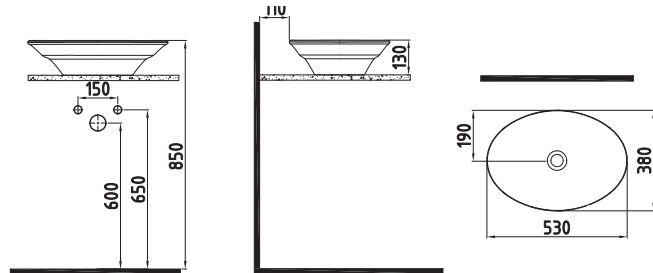

WALL HUNG WC
PAN 52 cm NO-RIM/
CONCEALED FIXING
DNKA052N1VPOW3000
520x380mm

White