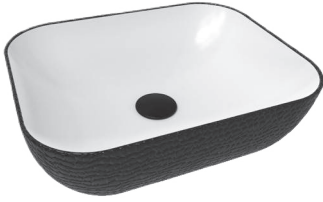

COUNTERTOP
WASHBASIN
44 cm WITHOUT HOLE
OUTSIDE MATTE BLACK
INSIDE MATTE WHITE
FALG05101FD0BWSZO