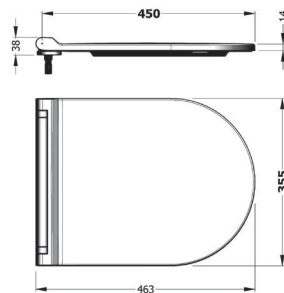

VENTO MONOSLIM
PROPLAST CLASSIC
EASYRELEASE SEAT
COVER

VTMP01W5W50B0