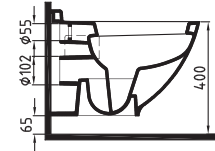

- Red
- Orange

WALL HUNG BIDET
52 cm N3 SINGLE HOLE
HRBA05203VD1W5000
530x350mm