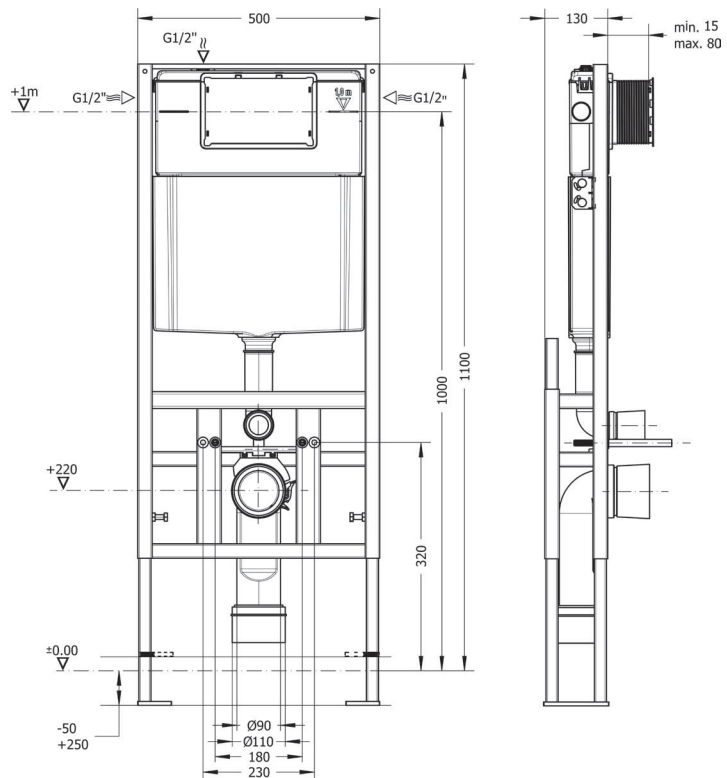

MEGAPHONE
MGM000000V00W3000
370x550 mm

MINI MEGAPHONE
MGM100000V00W3000
200x185mm

concealed
CISTERNS

SUPREME

SUPREME PRO-D CONCEALED
CISTERN, FLOOR AND WALL
MOUNTED, 3/6LT
SUCD630000TB0

SUPREME PRO-F CONCEALED
CISTERN, SELF-STANDING
FLOOR MOUNTED, 3/6LT
SUCF630000ZB0