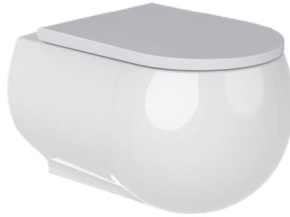

WALL HUNG WC PAN
52 cm NO-RIM/CONCEALED
FIXING
FLKA052N1VPOW5000
520x350mm

White