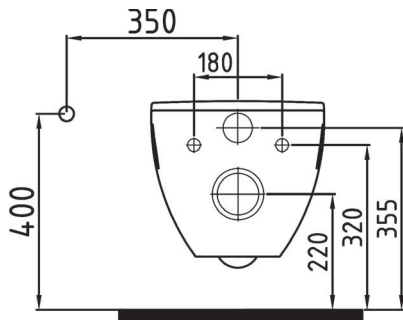

COMPATIBLE SEAT COVER

BIEN RICO UF/DUROPLAST AB SOFTCLOSE EASYRELEASE SEAT COVER
RCEU11W5W5HB0 (elite) RCMU11W5W5HB0 (monoslim)

BIEN RICO MONOSLIM PROPLAST SOFTCLOSE EASYRELEASE SEAT COVER
RCMP11W5W50B0 (monoslim)

BIEN RICO MONOSLIM PROPLAST CLASSIC EASYRELEASE SEAT COVER
RCMP01W5W50B0 (monoslim)