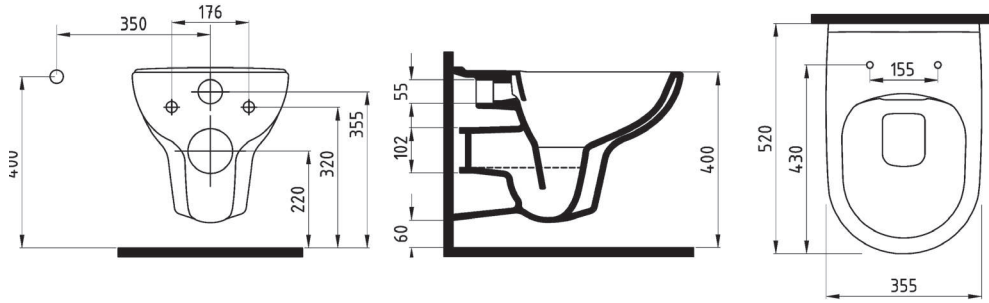

COMPATIBLE SEAT COVER

BIEN RICO UF/DUROPLAST AB SOFTCLOSE EASYRELEASE SEAT COVER
RCEU11W5W5HB0 (elite) RCMU11W5W5HB0 (monoslim)

BIEN RICO MONOSLIM PROPLAST SOFTCLOSE EASYRELEASE SEAT COVER
RCMP11W5W5OB0 (monoslim)

BIEN RICO MONOSLIM PROPLAST CLASSIC EASYRELEASE SEAT COVER
RCMP01W5W5OB0 (monoslim)