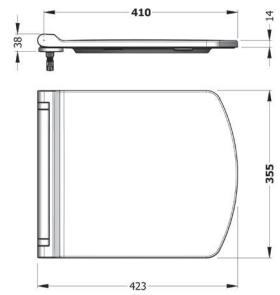

SALVO MONOSLIM
PROPLAST CLASSIC
EASYRELEASE SEAT
COVER

SVMP01W5W50B0