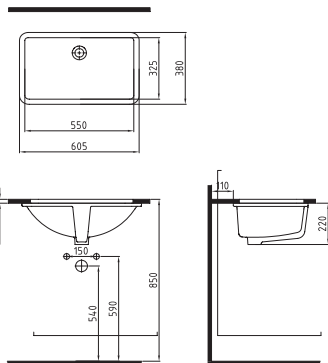

UNDER COUNTER WASHBASIN
53 cm WITHOUT HOLE ROSE
GOLD DECOR
FALG05301FD009SZO
550x325mm