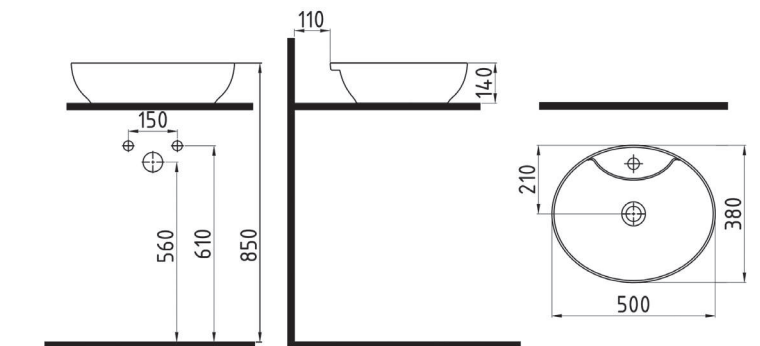

OVAL COUNTERTOP
WASHBASIN 50 cm
WITH HOLE
MTLG05005FD1W5000
500x380mm