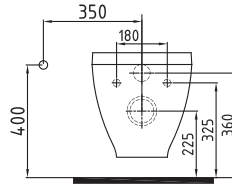

WALL HUNG WC
PAN 52 cm NO-RIM
HRKA052N2VPOW5000
520x350mm

- White
- Satin White
- Satin Cappuccino
- Glossy Black
- Satin Black