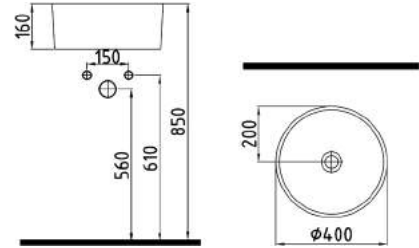

COUNTERTOP
WASHBASIN 40 cm
WITHOUT HOLE
HOMEY INSIDE WHITE
- GOLD
HRLG04001FD001000
Ø400mm