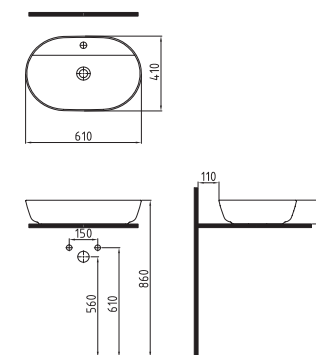

COUNTERTOP WASHBASIN 44 cm SINGLE HOLE ROSE GOLD COATED
FALG04401FD1G5SZO
440x440mm