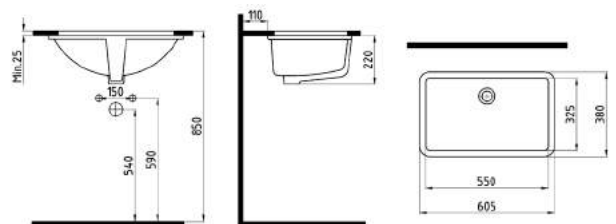

FLAME UNDER
COUNTER WASHBASIN
53 cm WITHOUT HOLE
ROSE GOLD DECOR

FLAME UNDER
COUNTER WASHBASIN
53 cm WITHOUT HOLE