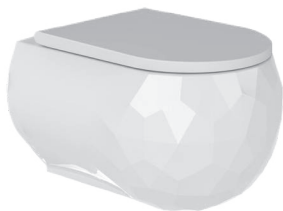

White

WALL HUNG WC PAN 52 cm
NO-RIM/ CONCEALED FIXING
PNKA052N1VPOW5000
520x350mm

White

WALL HUNG BIDET 52 cm
SINGLE HOLE
PNBA05201VD1W5000
520x350mm

White

COMPATIBLE SEAT COVER

BIEN VENTO UF/DUROPLAST AB SOFTCLOSE EASYRELEASE SEAT COVER