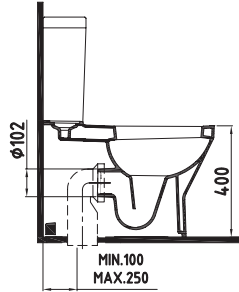

NEPTUN WALL HUNG WC
PAN 52 cm NO-RIM
CONCEALED FIXING
NPKA052N1VPOW5000
520x350mm