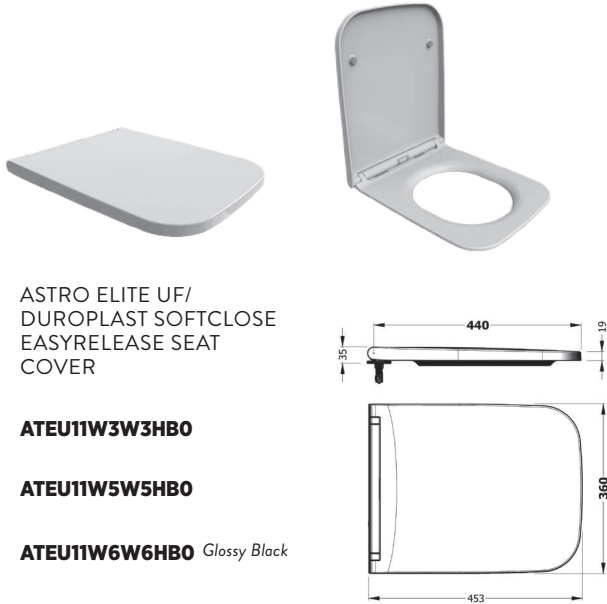

ASTRO

ASTRO ELITE UF/
DUROPLAST SOFTCLOSE
EASYRELEASE SEAT
COVER

ATEU11W3W3HB0

ATEU11W5W5HB0

ATEU11W6W6HB0 *Glossy Black*

ATEU11B7B7HB0 *Satin Black*

ATEU11B9B9HB0 *Satin White*

COMPATIBLE WC
*Crystal
Shine*