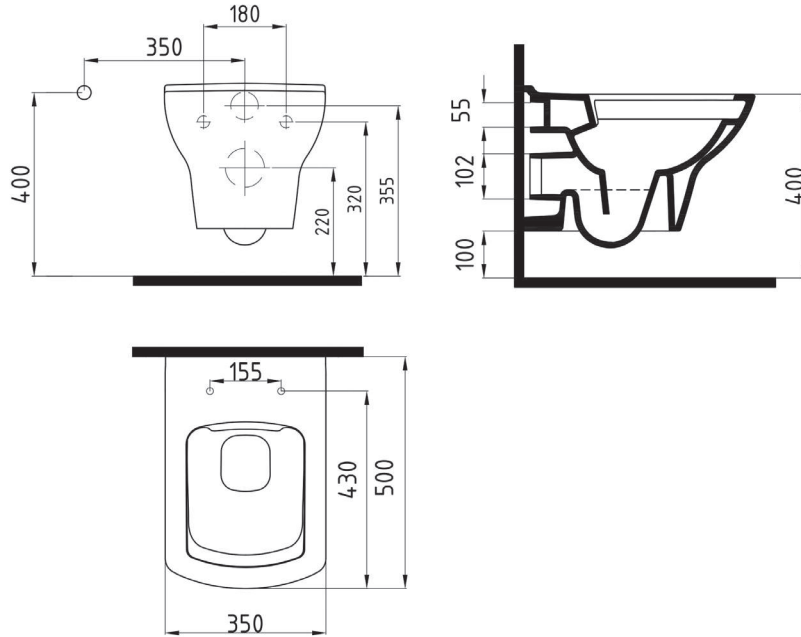

COMPATIBLE SEAT COVER

BIEN SALVO UF/DUROPLAST AB SOFTCLOSE EASYRELEASE SEAT COVER
SVEU11W5W5HB0 (elite) SVMU11W5W5HB0 (monoslim)

BIEN SALVO MONOSLIM PROPLAST SOFTCLOSE EASYRELEASE SEAT COVER
SVMP11W5W50B0 (monoslim)

BIEN SALVO MONOSLIM PROPLAST CLASSIC EASYRELEASE SEAT COVER
SVMP01W5W50B0 (monoslim)