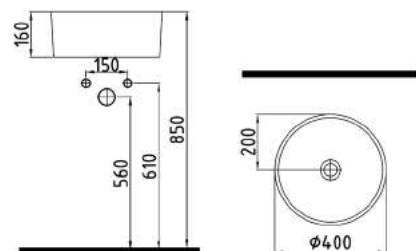

COUNTERTOP WASH-
BASIN 40 cm WITHOUT
HOLE HOMEY INSIDE
BLACK - GOLD
HRLG04001FD004000
Ø400mm