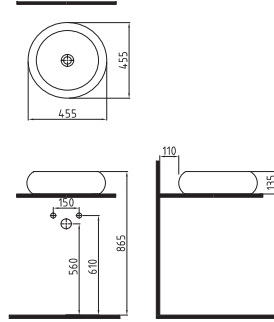

COUNTERTOP WASHBASIN
46 cm WITHOUT HOLE DIAMONT
BLUE COATED

FALG04601FD0D0SZ0

Ø 460mm