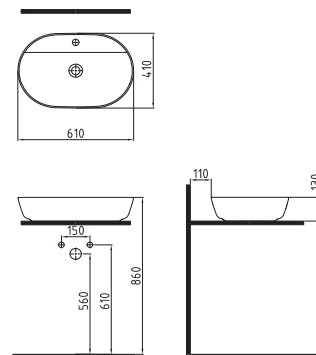

COUNTERTOP WASHBASIN 60 cm SINGLE HOLE SATIN WHITE
FALG06001FD1W4SZO
610x410mm
FALG06001FD1W3SZO

White