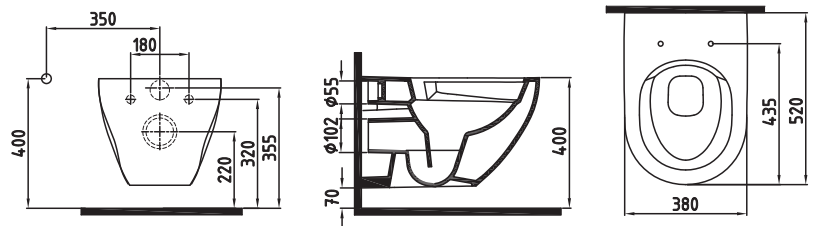

WALL HUNG WC
PAN 52 cm NO-RIM/
CONCEALED FIXING
DNKA052N1VPOW3000
520x380mm

COMPATIBLE SEAT COVER

UF/DUROPLAST SOFTCLOSE EASYRELEASE SEAT COVER
71KXY5200000