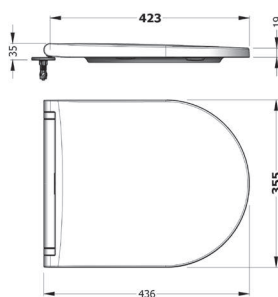

RICO MONOSLIM
UF/DUROPLAST AB
SOFTCLOSE EASYRELEASE
SEAT COVER

RCMU11W5W5HB0