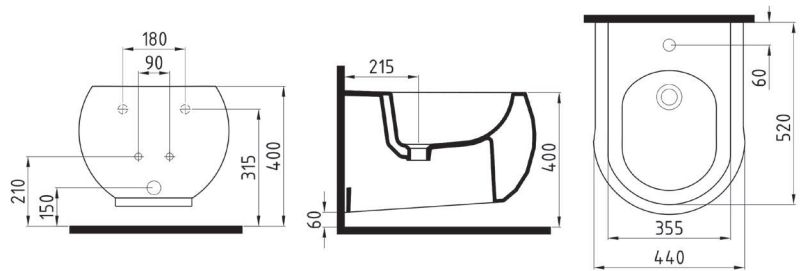

WALL HUNG BIDET
52 cm SINGLE HOLE
FLBA05201VD1W5000
520x355mm

COMPATIBLE SEAT COVER

BIEN VENTO UF/DUROPLAST AB SOFTCLOSE EASYRELEASE SEAT COVER

VTEU11W5W5HB0 (elite)

VTMU11W5W5HB0 (monoslim)

BIEN VENTO MONOSLIM PROPLAST SOFTCLOSE EASYRELEASE SEAT COVER

VTMP11W5W50B0 (monoslim)

BIEN VENTO MONOSLIM PROPLAST CLASSIC EASYRELEASE SEAT COVER

VTMP01W5W50B0 (monoslim)