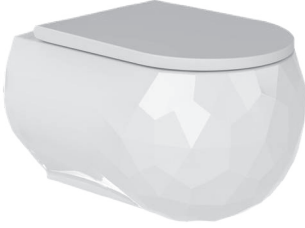

PENT WALL HUNG WC
PAN 52 cm NO-RIM/
CONCEALED FIXING
PNKA052N1VPOW5000