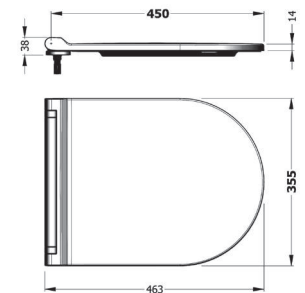

COMPATIBLE WC

*Harmony
Venüs
Mineral
Pent
Flash
Alesta*