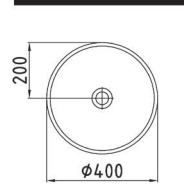

COUNTERTOP WASH-
BASIN 40 cm WITHOUT
HOLE HOMEY INSIDE
BLACK - GOLD
HRLG04001FD004000
Ø400mm

HARMONY

COUNTERTOP WASH-BASIN 40 cm WITHOUT HOLE HOMEY OVER BLACK - GOLD
HRLG04001FD005000
Ø400mm

COUNTERTOP WASH-BASIN 40 cm WITHOUT HOLE HOMEY INSIDE BLACK - PLATINIUM
HRLG04001FD006000
Ø400mm