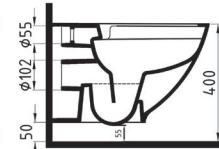

WALL HUNG WC PAN
52 cm NO-RIM
CONCEALED FIXING
HRKA052N3VP0W5000
530x350mm