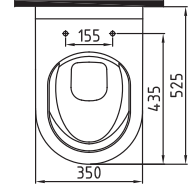

- White
- Satin White
- Satin Cappuccino
- Glossy Black
- Satin Black

WALL HUNG WC PAN
52 cm
HRKA052AMVPOW5000
520x350mm