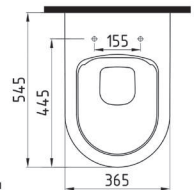

WALL HUNG WC PAN
52 cm NO-RIM
CONCEALED FIXING
HRKA052N3VP0W5000
530x350mm