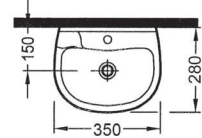

SINGLE PIECE
WASHBASIN WALL
MOUNTING OPTION
36 cm WITHOUT HOLE
TPLS03601VDOW5000
360x290mm

SINGLE PIECE
WASHBASIN WALL
MOUNTING OPTION
36 cm WITH SINGLE
HOLE
TPLS03601VD1W5000
360x290mm