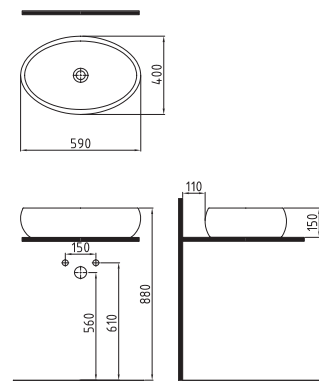

COUNTERTOP WASHBASIN
50 cm WITHOUT HOLE GOLD
COATED

FALG05001FD0G0SZO

500x400mm

COUNTERTOP WASHBASIN
50 cm WITHOUT HOLE SATIN
WHITE

FALG05001FD0W4SZO

500x400mm

COUNTERTOP WASHBASIN
60 cm WITHOUT HOLE SATIN
ROSE GOLD DECOR

FALG06002FD0G8SZO

600x400mm