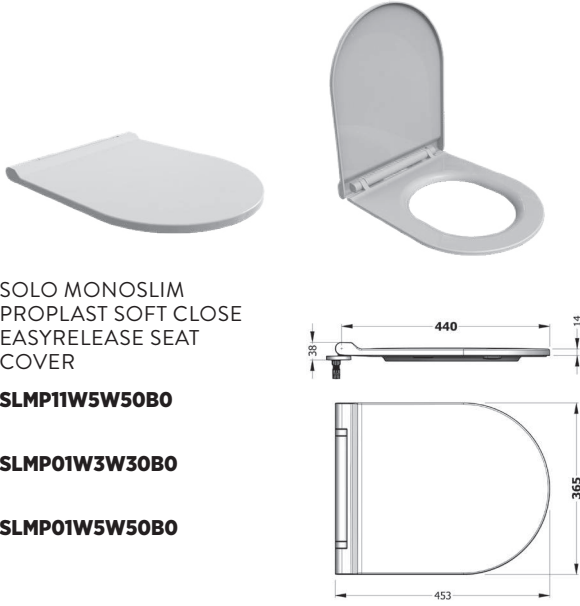

SVMU11W6W6HB0 *Satin White*

SALVO MONOSLIM
PROPLAST SOFTCLOSE
EASYRELEASE SEAT
COVER

SVMP11W5W50B0

SALVO MONOSLIM
PROPLAST CLASSIC
EASYRELEASE SEAT
COVER

SVMP01W5W50B0

COMPATIBLE WC

*Neptun
Dor
Goya*

SOLO