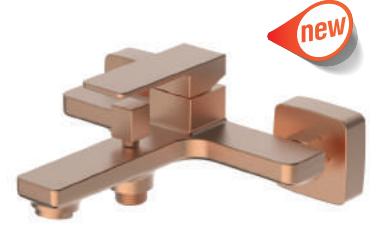

**BATH MIXER
BB01070222**

Pieces In Box : 4
Spout Length : 179 mm
Shower Hose Connection Type : G 1/2"

• Locked Type Diverter

MATT BRUSHED ROSE GOLD