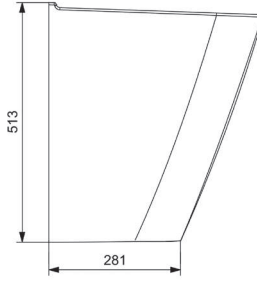

BIEN SOLO MONOSLIM PP/PROPLAST CLASSIC EASYRELEASE SEAT COVER
SLMP01W5W50B0 (monoslim)

DAN-
TE

DANTE MONOBLOCK
WB. 55 CM WITH SINGLE
HOLE WHITE
DTLM05501FD1W5000
550 mm

White

ALES-
TA

WALL HUNG WC PAN
54 cm NO-RIM
CONCEALED FIXING
ALKA054H1VPOW5000
540x360mm