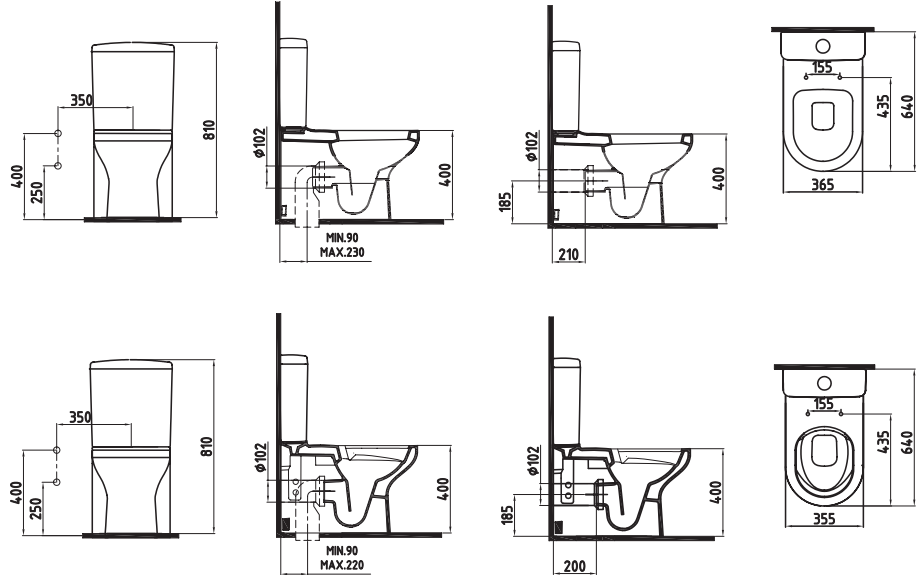

CLOSE COUPLED BTW WC
PAN 64 cm NO-RIM
VNKD064N1VPOW5000
640x365mm

CLOSE COUPLED BTW WC
PAN 64 cm
VNKD06401VPOW5000
640x365mm

CISTERN 41 cm BOTTOM INLET
ORRS04101VDAW3000
410x370mm

COMPATIBLE SEAT COVER

BIEN VENTO UF/DUROPLAST AB SOFTCLOSE EASYRELEASE SEAT COVER
VTEU11W5W5HB0 (elite)
VTMU11W5W5HB0 (monoslim)