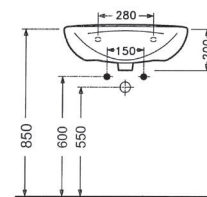

SINGLE PIECE DISABLED
WASHBASIN 60 cm
SINGLE HOLE
TPLE06001VD1W5000
600x510mm