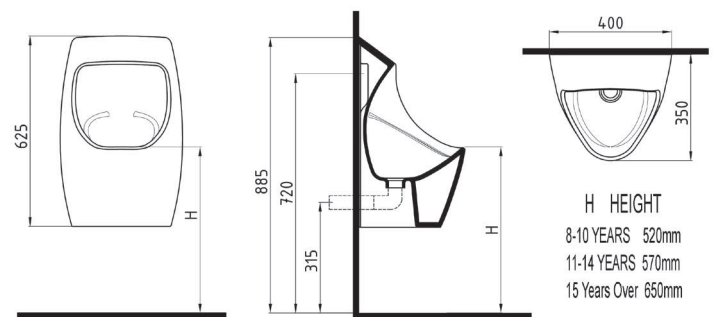

WATERLESS URINAL 62 cm
HRPW06201VSSW5000