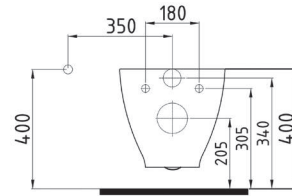

WALL HUNG WC PAN 54
CM NO-RIM
CONCEALED FIXING
HRKA054H1VP0W5000
540x365mm