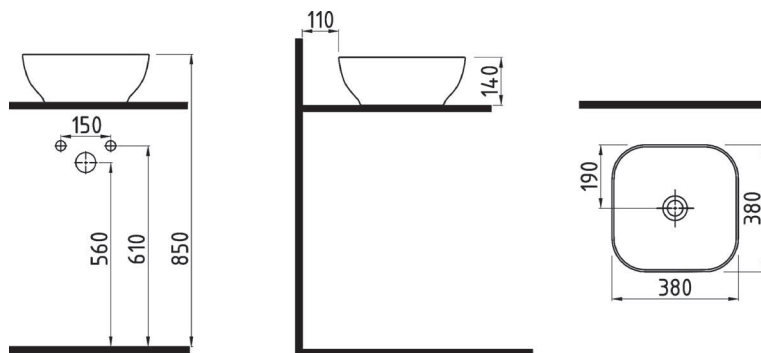

SQUARE COUNTERTOP
WASHBASIN 38 cm
WITHOUT HOLE
MTLG03801FDOW5000
380x380mm