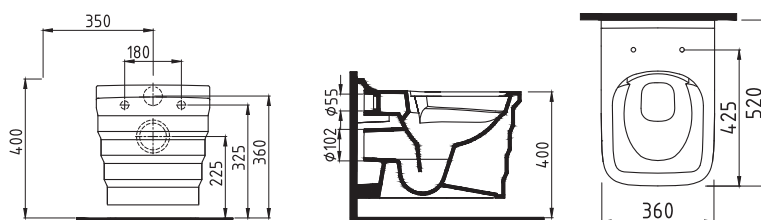

WALL HUNG WC PAN
52 cm NO-RIM/
CONCEALED FIXING
SHKA052N1VPOW5000
520x360mm

COMPATIBLE SEAT COVER

UF/DUROPLAST WC PAN SEAT COVER (SOFT CLOSE
70KXY6000000

**BIEN ASTRO ELITE UF/DUROPLAST AB SOFTCLOSE EASYRELEASE SEAT COVER
ATEU11W5W5HB0 (elite)**