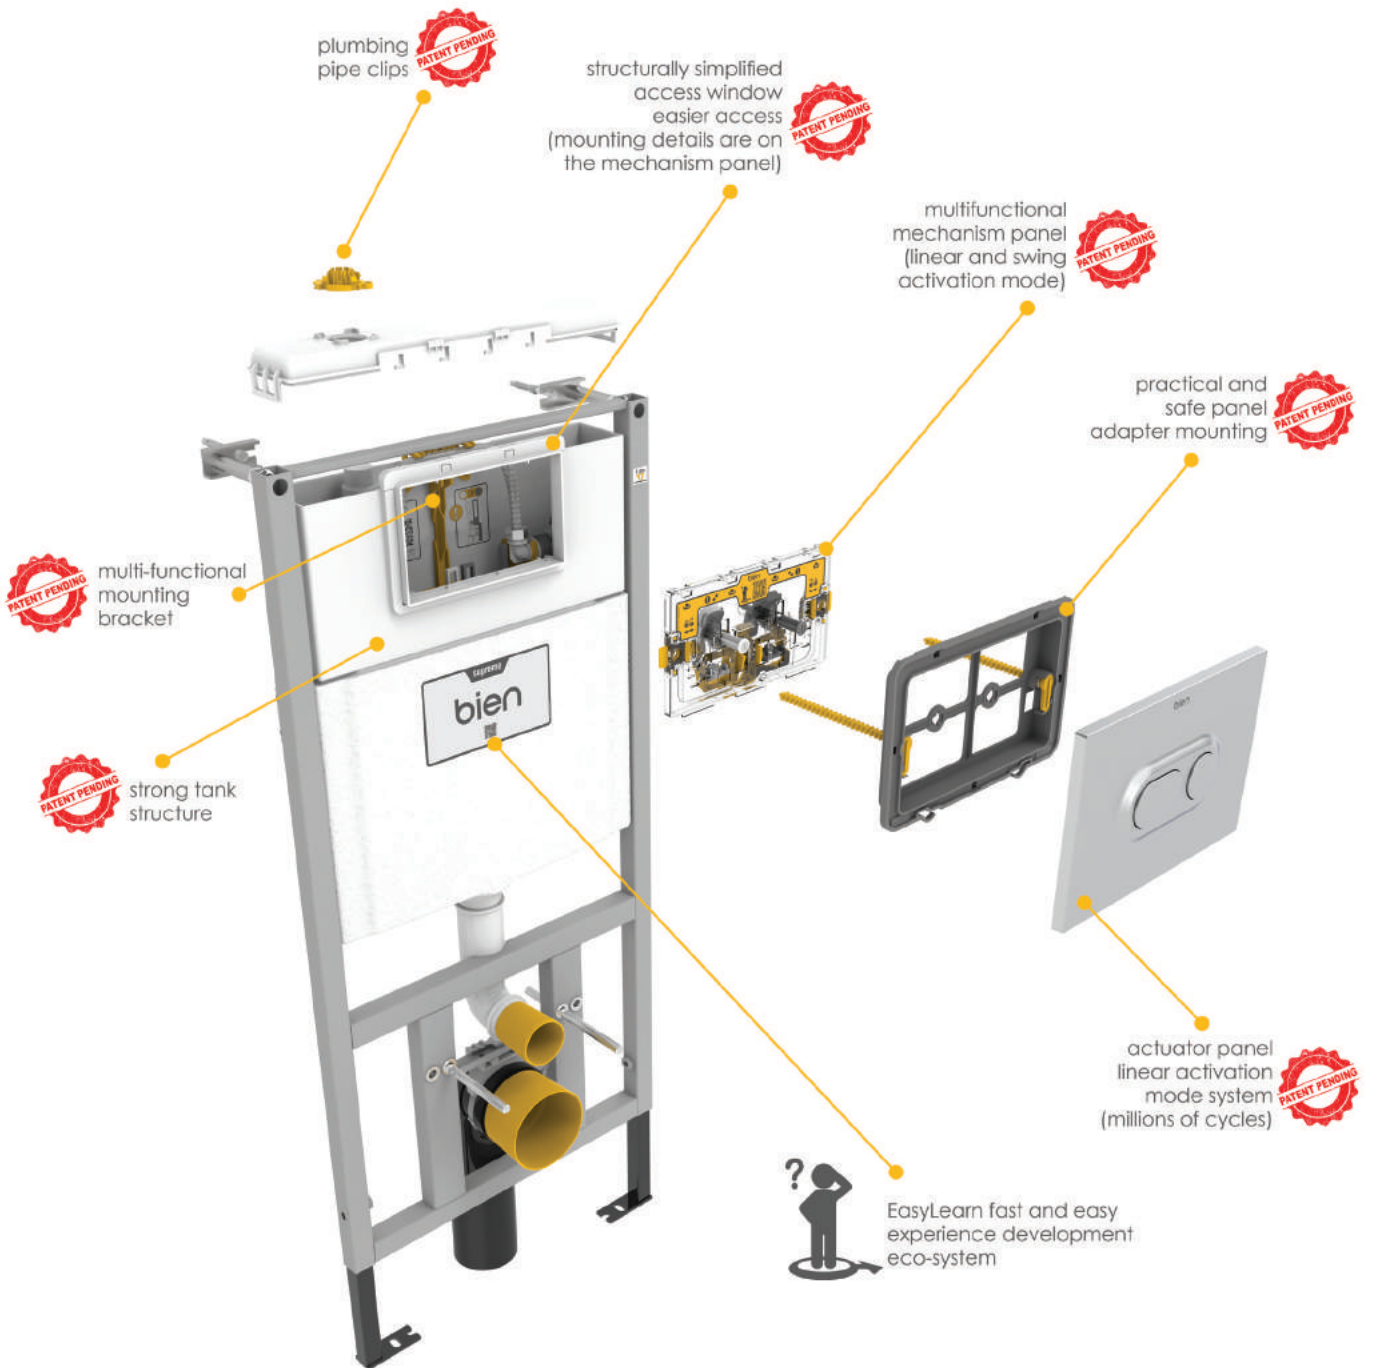

PERA R ACTUATOR PLATES
MATT BLACK
PRPACBB7B70B0

bien

supreme Pro-D

Concealed Cistern

“new and unique features”

FILL AND FLUSH VALVES

TYPE 5 FILL VALVE AND
DUAL FLUSH VALVE KIT FOR
CERAMIC CISTERNS
YRSIT0353002