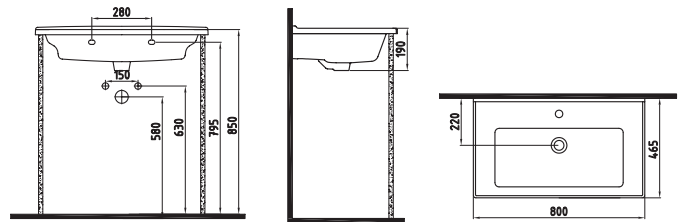

VANITY WASHBASIN
60 cm SINGLE HOLE
NPLK06001FD1W5000
600x470mm

VANITY WASHBASIN
80 cm SINGLE HOLE
NPLK080B1FD1W5000
800x470mm

VANITY WASHBASIN
100 cm SINGLE HOLE
NPLK100B1FD1W5000
1000x470mm

VANITY WASHBASIN
WITH SHELF TO RIGHT
80 cm SINGLE HOLE
NPLK080B2FD1W5000
800x470mm