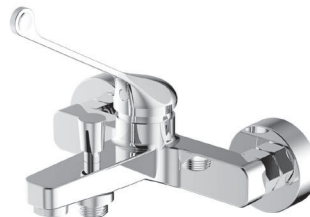

BATH MIXER (FOR SPECIAL NEEDS)
BB01058115

Pieces In Box : **4**
Spout Length : **155 mm**
Shower Hose Connection Type : **G 1/2"**

• Locked Type Diverter

CHROME