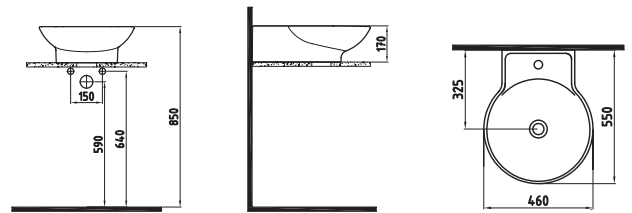

COUNTERTOP WASHBASIN 61 cm SINGLE HOLE
HRLG06101FD1W5000
610x580mm