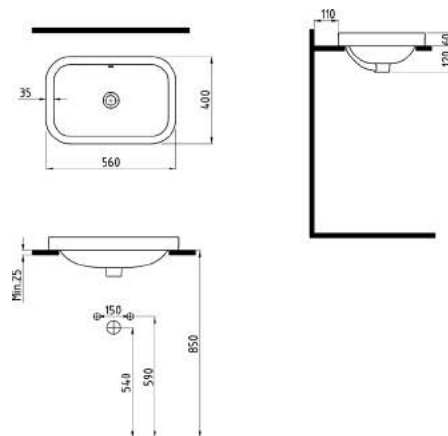

COUNTERTOP
WASHBASIN 56 cm
WITHOUT HOLE
FALG05601FD0W3SZO
560x400mm