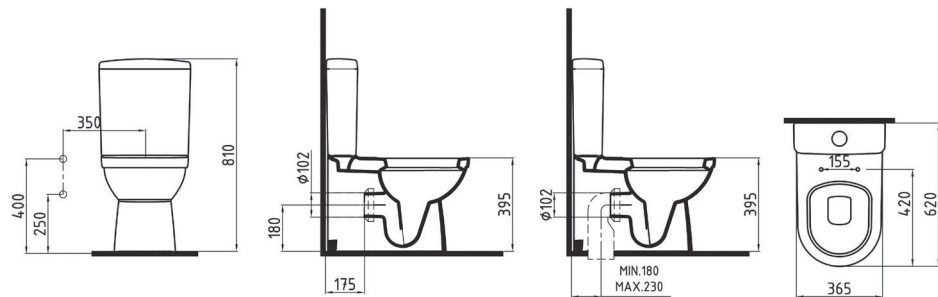

COMPATIBLE SEAT COVER

BIEN RICO UF/DUROPLAST AB SOFTCLOSE EASYRELEASE SEAT COVER
RCEU11W5W5HBO (elite) RCMU11W5W5HBO (monoslim)

BIEN RICO MONOSLIM PROPLAST SOFTCLOSE EASYRELEASE SEAT COVER
RCMP11W5W5OBO (monoslim)

BIEN RICO MONOSLIM PROPLAST CLASSIC EASYRELEASE SEAT COVER
RCMP01W5W5OBO (monoslim)