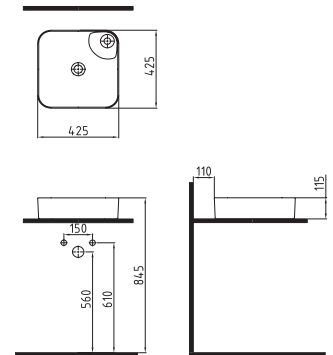

FALGO4302FD1G2SZO
425x425mm

COUNTERTOP WASHBASIN 42 cm SINGLE HOLE
PLATIN COATED