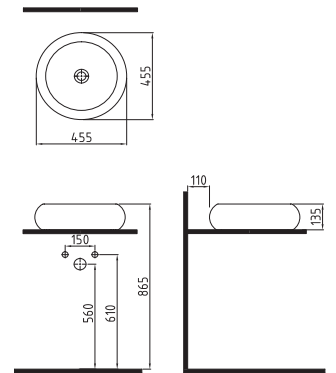

FALGO4601FDOG5SZO
Ø 460mm

COUNTERTOP WASHBASIN
46 cm WITHOUT HOLE GOLD
COATED