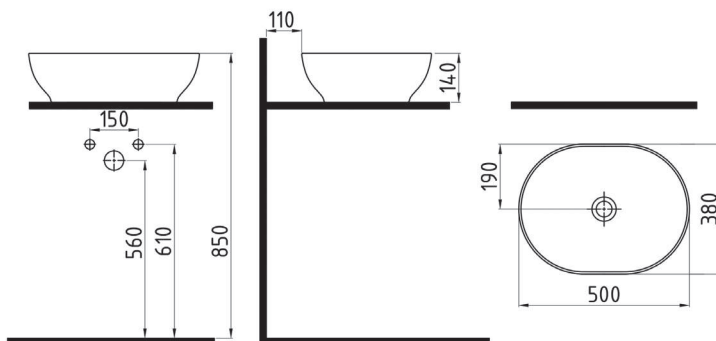

OBLONG COUNTERTOP
WASHBASIN 50 cm
WITHOUT HOLE
MTLG05001FDOW5000
500x380mm