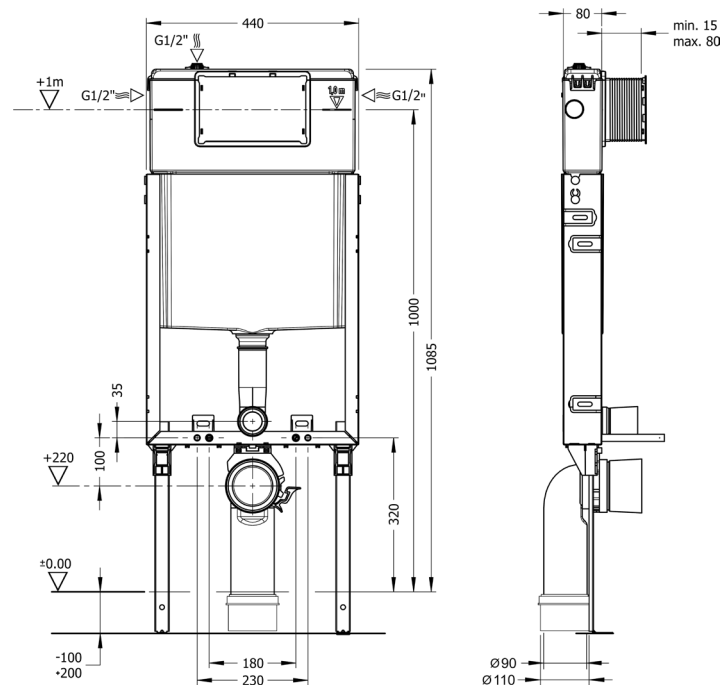

SUPREME PRO-T CONCEALED IN-WALL CISTERN WITH STANDING SUPPORTS, 3/6LT
SUCT630000TB0