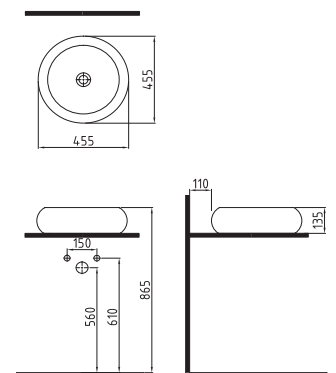

FALGO4601FDOG2SZO
Ø 460mm