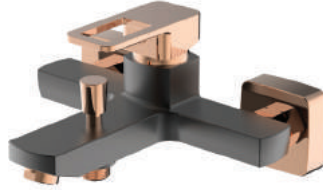

BATH MIXER
BB01065407

Pieces In Box : **4**
Spout Length : **170 mm**
Shower Hose Connection Type : **G 1/2"**

BLACK - ROSE GOLD