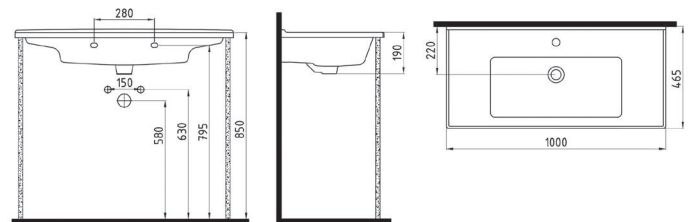

VANITY WASHBASIN
60 cm SINGLE HOLE
NPLK06001FD1W5000
600x470mm

VANITY WASHBASIN
80 cm SINGLE HOLE
NPLK080B1FD1W5000
800x470mm

VANITY WASHBASIN
100 cm SINGLE HOLE
NPLK100B1FD1W5000
1000x470mm

VANITY WASHBASIN
WITH SHELF TO RIGHT
80 cm SINGLE HOLE
NPLK080B2FD1W5000
800x470mm