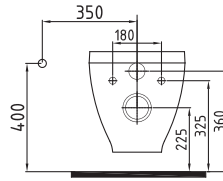

COUNTERTOP WASHBASIN 40 cm WITHOUT HOLE HOMEY OVER BLACK - PLATINIUM
HRLG04001FD007000
Ø400mm

COUNTERTOP WASHBASIN 40 cm WITHOUT HOLE SULTAN DECOR
HRLG04001FD002000
Ø400mm

WALL HUNG WC PAN 52
CM NO-RIM CONCEA-
LED FIXING
HRKA052N5VP0W5000
520x350mm