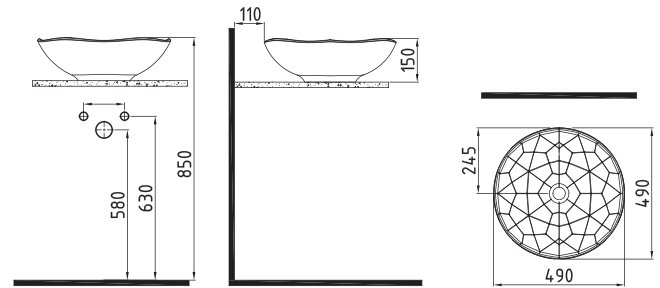

COUNTERTOP
WASHBASIN 49 cm
WITHOUT HOLE
PNLGO4901FDOW5000
Ø490mm

White