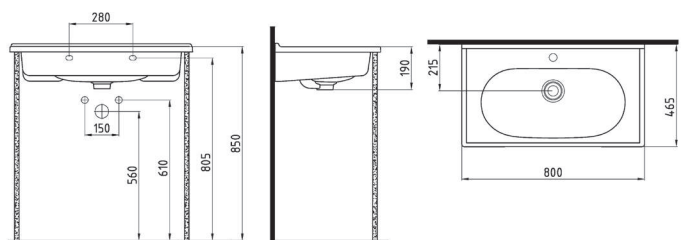

VANITY WASHBASIN
100 cm SINGLE HOLE
FELK100B1FD1W5000
1000x465mm