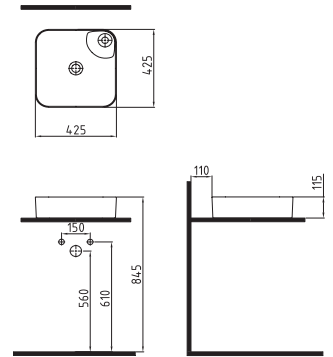

FALGO4302FD1G5SZO
425x425mm

COUNTERTOP WASHBASIN 42 cm SINGLE HOLE
GOLD COATED