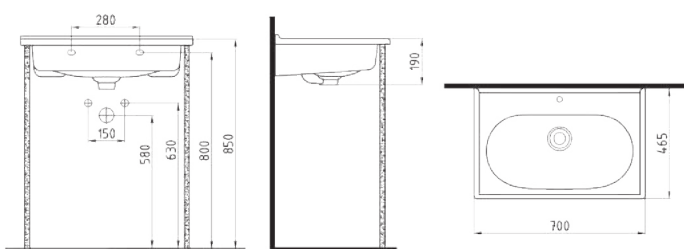

VANITY WASHBASIN
80 cm SINGLE HOLE
FELK080B1FD1W5000
800x465mm