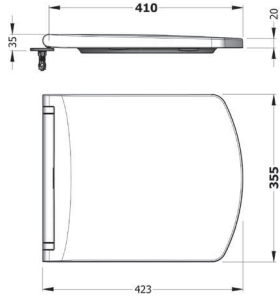

SALVO MONOSLIM
UF/DUROPLAST AB
SOFTCLOSE EASYRELEASE
SEAT COVER

SVMU11W5W5HB0

SVMU11B9B9HB0 *Glossy Black*

SVMU11B7B7HB0 *Satin Black*

SVMU11W6W6HB0 *Satin White*