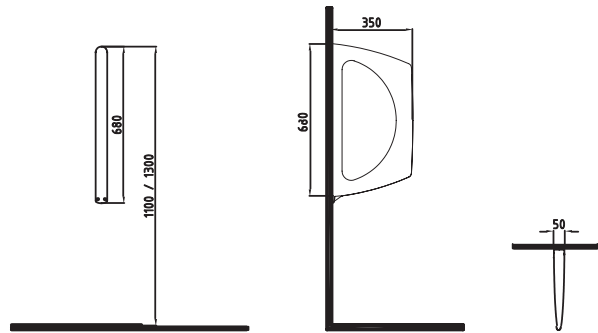

BIEN SALVO PP/PROPLAST CLASSIC EASYRELEASE SEAT COVER
SVMP01W5W50B0 (monoslim)

URINAL 52 cm TOP INLET
NPPS05201VSUW5000
 520x365mm

URINAL 52 cm REAR INLET
NPPS05201VSAW5000
 520x365mm

WALL SEPERATOR 68 cm
NPPA06801V00W5000
 680x350mm