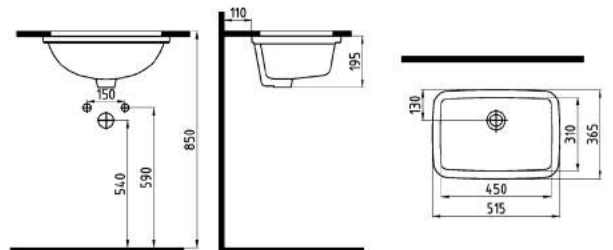

FLAME UNDER
COUNTER WASHBASIN
53 cm WITHOUT HOLE
ROSE GOLD DECOR

FALG05301FD009SZO

FLAME UNDER
COUNTER WASHBASIN
53 cm WITHOUT HOLE

FALG05301FD00W3SZO