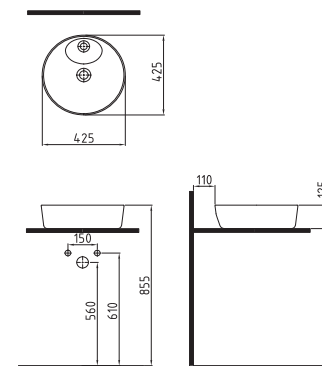

COUNTERTOP WASHBASIN
42 cm SINGLE HOLE ROSE GOLD
COATED