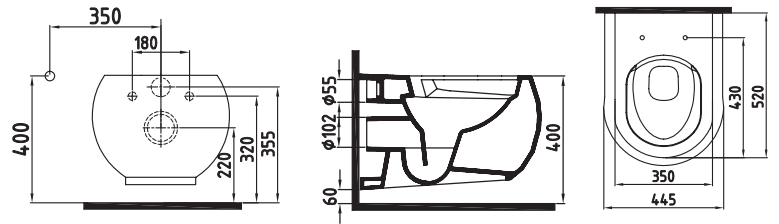

STARS
*landed
on earth*

COUNTERTOP
WASHBASIN 49 cm
WITHOUT HOLE
FLLG04901FDOW5000
Ø490mm

White

WALL HUNG WC PAN
52 cm NO-RIM/CONCEALED
FIXING
FLKA052N1VPOW5000
520x350mm

White

WALL HUNG BIDET
52 cm SINGLE HOLE
FLBA05201VD1W5000
520x355mm