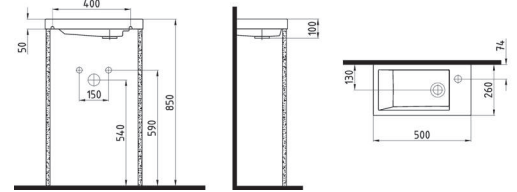

ETER-
NAL
beauty

INFINITIUM VANITY WB.
45 CM SINGLE HOLE
INLK04501FD1W5000
450mm

INFINITIUM VANITY WB. 50 CM
SINGLE HOLE
INLK05001FD1W5000
500mm

INFINITIUM COUNTERTOP WB.
60 CM SINGLE HOLE
INLG06001FD1W5000
600mm