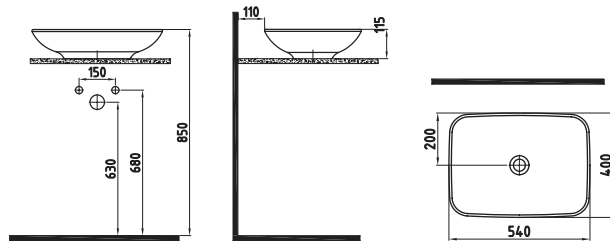

HARMONY

COUNTERTOP
WASHBASIN 59 cm
WITHOUT HOLE
HRLG05901FDOW5000
590x470mm