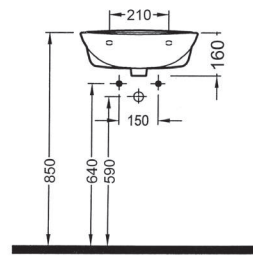

SINGLE PIECE
WASHBASIN WALL
MOUNTING OPTION
45 cm WITHOUT HOLE
TPLS04501VDOW5000
455x355mm

SINGLE PIECE
WASHBASIN WALL
MOUNTING OPTION
45 cm WITH SINGLE
HOLE
TPLS04501VD1W5000
455x355mm

SINGLE PIECE SEMI
PEDESTAL
TPAA02701V00W5000
270mm