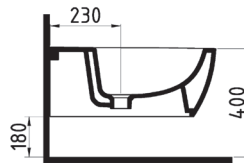

WALL HUNG BIDET
52 cm CONCEALED
FIXING SINGLE HOLE
HRBA05201VD1W5000
520x350mm