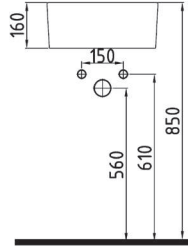

COUNTERTOP WASH-BASIN 40 cm WITHOUT HOLE HOMEY INSIDE BLACK - PLATINIUM
HRLG04001FD006000
Ø400mm