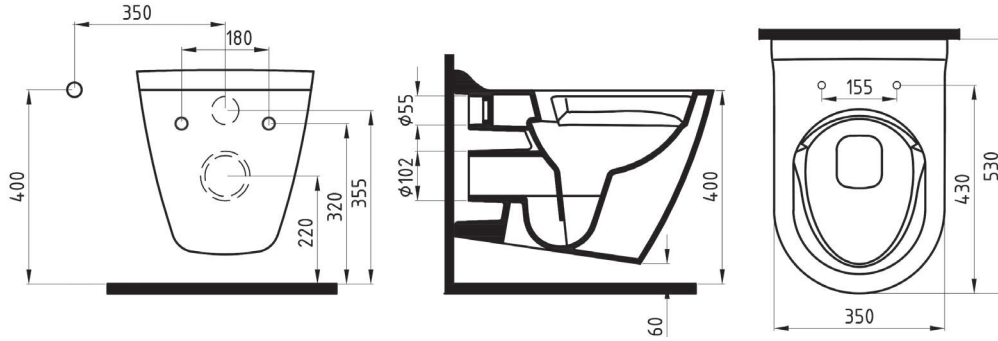

MONOBLOCK
WASHBASIN 45 cm
SINGLE HOLE
MNLM04501FD1W5000
450x350mm

White

MINERAL

MINERAL W.HUNG WC
PAN 52 cm NO-RIM
WHITE
MNKA052N1VPOW5000
530x350mm

COMPATIBLE SEAT COVER

BIEN VENTO UF/DUROPLAST AB SOFTCLOSE EASYRELEASE SEAT COVER
VTEU11W5W5HB0 (elite)