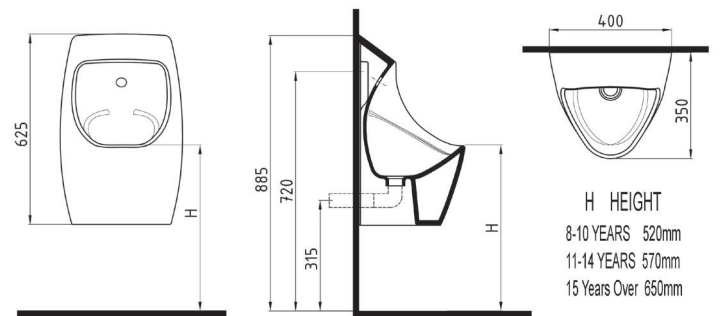

URINAL 62 cm REAR INLET
WITHOUT PHOTOCELL
HRPS06203VSAW5000