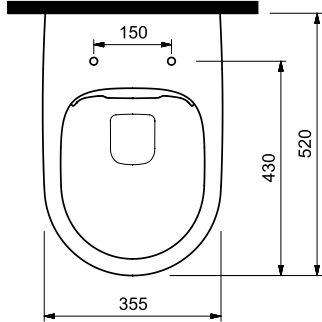

COMPATIBLE SEAT COVER

BIEN VENTO DUROPLAST SOFTCLOSE EASYRELEASE SEAT COVER
VTEU11W5W5HB0 (elite)
VTMU11W5W5HB0 (monoslim)

BIEN VENTO PROPLAST SOFT CLOSE EASYRELEASE SEAT COVER
VTMP11W5W50B0 (monoslim)

BIEN VENTO PROPLAST CLASSIC EASYRELEASE SEAT COVER
VTMP01W5W50B0 (monoslim)