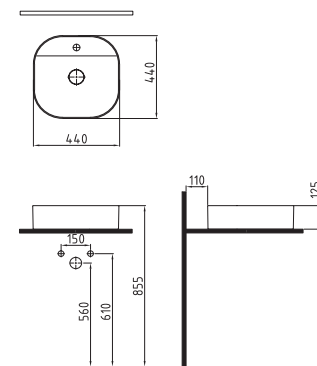

COUNTERTOP WASHBASIN
43 cm SINGLE HOLE GOLD
COATED **FALG04301FD1G0SZO**
Ø 430mm

COUNTERTOP WASHBASIN
43 cm SINGLE HOLE ROSE GOLD
COATED
FALG04301FD1G3SZO
Ø 430mm