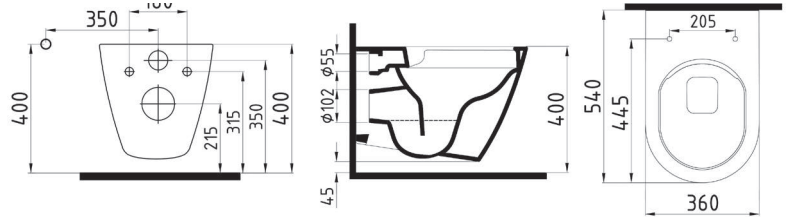

BIEN SOLO MONOSLIM PP/PROPLAST CLASSIC EASYRELEASE SEAT COVER
SLMP01W5W50B0 (monoslim)

DAN-
TE

DANTE MONOBLOCK
WB. 55 CM WITH SINGLE
HOLE WHITE
DTLM05501FD1W5000
550 mm

White

ALES-
TA

WALL HUNG WC PAN
54 cm NO-RIM
CONCEALED FIXING
ALKA054H1VPOW5000
540x360mm