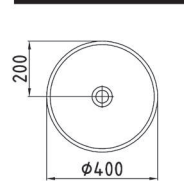

COUNTERTOP WASH-BASIN 40 cm WITHOUT HOLE HOMEY INSIDE BLACK - PLATINIUM
HRLG04001FD006000
Ø400mm