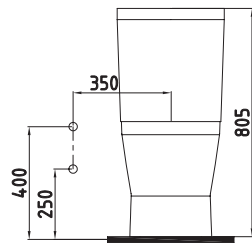

NEPTUN WALL HUNG WC
PAN 52 cm NO-RIM
CONCEALED FIXING
NPKA052N1VPOW5000
520x350mm