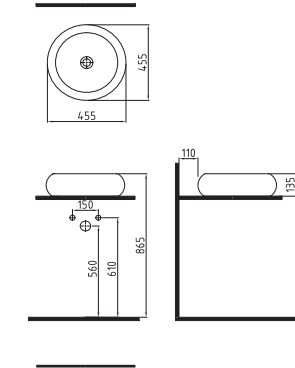

POP - UP SIPHON GROUP