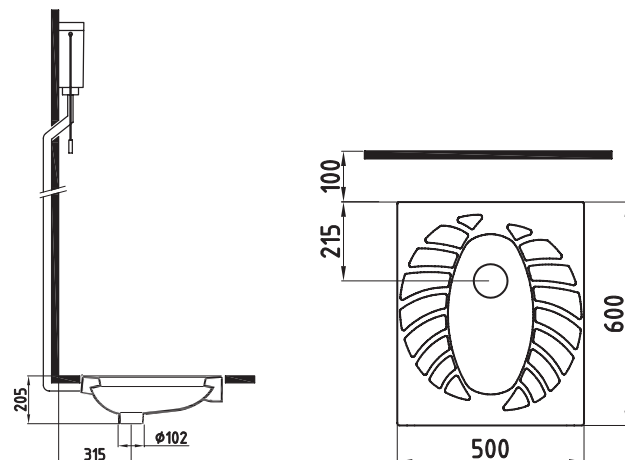

SINGLE PIECE MOON
TYPE SQUATTING PAN
60 cm REAR INLET
TPHT06001VSAW5000
600x600mm