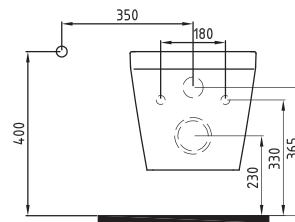

NEPTUN WALL HUNG WC
PAN 52 cm
NPKA052AMVPOW5000
520x350mm

COMPATIBLE SEAT COVER

BIEN SALVO UF/DUROPLAST AB SOFTCLOSE EASYRELEASE SEAT COVER
SVEU11W5W5HBO (elite) SVMU11W5W5HBO (monoslim)

BIEN SALVO PP/PROPLAST AB SOFTCLOSE EASYRELEASE SEAT COVER
SVMP11W5W50B0 (monoslim)

BIEN SALVO PP/PROPLAST CLASSIC EASYRELEASE SEAT COVER
SVMP01W5W50B0 (monoslim)