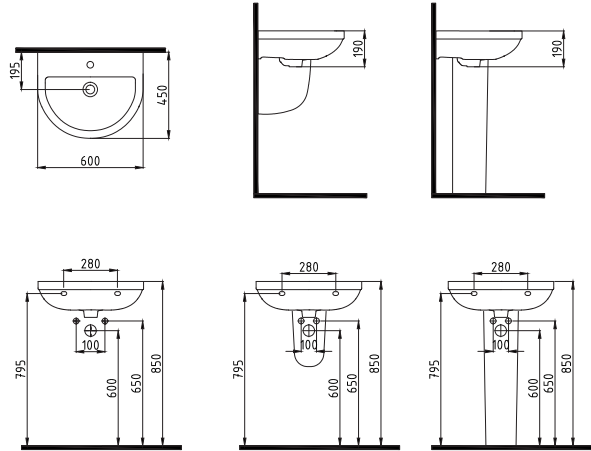

CAPRI WB. WALL
MOUNTING OPTION 60 cm
SINGLE HOLE WHITE
CPLS060B1VD1W5000