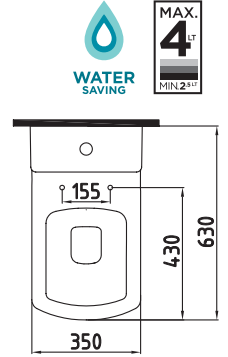

NEPTUN WALL HUNG WC
PAN 52 cm NO-RIM
CONCEALED FIXING
NPKA052N1VPOW5000
520x350mm