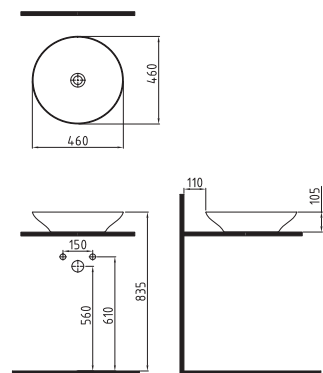

COUNTERTOP WASHBASIN
47 cm WITHOUT HOLE SATIN
WHITE

COUNTERTOP WASHBASIN
47 cm WITHOUT HOLE GOLD
DECOR

FALG04701FD008SZO
Ø 470mm