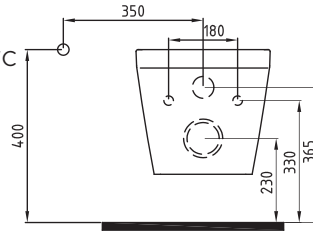

NEPTUN

NEPTUN CLOSE COUP-
LED BTW WC PAN 63 cm
NPKD06301VPOW5000
630x355mm

CISTERN 50 cm
BOTTOM INLET
NPRS05001VDAW5000
380x390mm

NEPTUN WALL HUNG WC
PAN 52 cm NO-RIM
CONCEALED FIXING
NPKA052N1VPOW5000
520x350mm