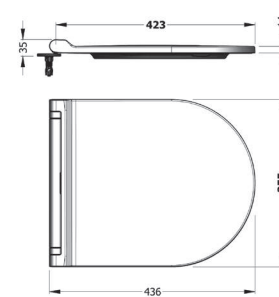

RICO MONOSLIM
PROPLAST SOFTCLOSE
EASYRELEASE SEAT
COVER

RCMP11W5W50B0