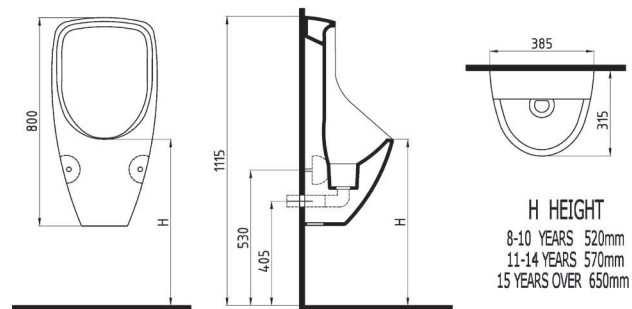

NEPTUN WALL
SEPERATOR 68 cm
NPPA06801V00W5000
680x350mm