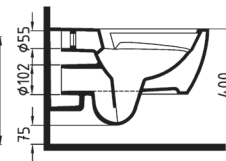

**Suitable WITH
AMARO Seat Cover*

WALL HUNG WC PAN
52 cm NO-RIM
CONCEALED FIXING
HRKA052N3VP0W5000
530x350mm