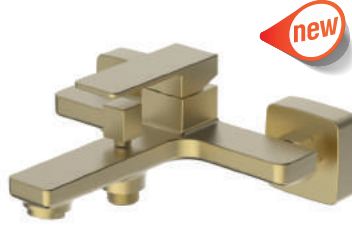

• Locked Type Diverter

MATT BRONZE

**BATH MIXER
BB01070514**

Pieces In Box : 4
Spout Length : 179 mm
Shower Hose Connection Type : G 1/2"

• Locked Type Diverter

GUN METAL

**BATH MIXER
BB01070318**

Pieces In Box : 4
Spout Length : 179 mm
Shower Hose Connection Type : G 1/2"