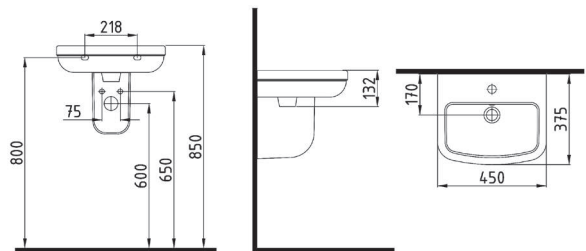

SEMI PEDESTAL
32 cm
DRAA03201V00W5000
320mm

FULL PEDESTAL
71 cm
DRAK07101V00W5000
710mm

WASHBASIN WALL
MOUNTING OPTION
45 cm SINGLE HOLE
DRLS04501VD1W5000
450x370mm

+

SEMI PEDESTAL 27 cm
TPAA02701V00W5000
270mm