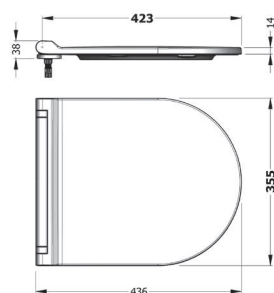

RICO MONOSLIM
PROPLAST CLASSIC
EASYRELEASE SEAT
COVER

RCMP01W5W50B0