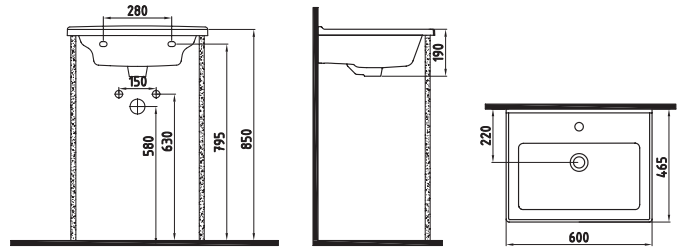

VANITY WASHBASIN
60 cm SINGLE HOLE
NPLK06001FD1W5000
600x470mm

VANITY WASHBASIN
80 cm SINGLE HOLE
NPLK080B1FD1W5000
800x470mm

VANITY WASHBASIN
100 cm SINGLE HOLE
NPLK100B1FD1W5000
1000x470mm

VANITY WASHBASIN
WITH SHELF TO RIGHT
80 cm SINGLE HOLE
NPLK080B2FD1W5000
800x470mm