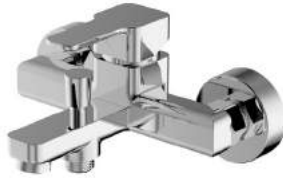

BATH MIXER
BB01062102

Pieces In Box : **4**
Spout Length : **140 mm**
Shower Hose Connection Type : **G 1/2"**

• Locked Type Diverter

CHROME