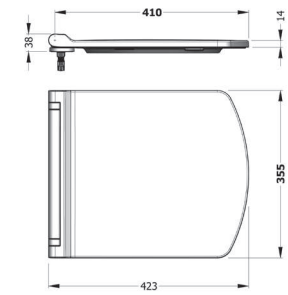

COMPATIBLE WC

*Neptun
Dor
Goya*