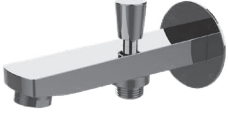

CHROME

SINGLE HANDLE TAP
BM43026107

Pieces In Box : **30**
Spout Length : **127 mm**

• Bulky Bag includes wall rossette
• Inlet fitting dimension is G 1/2".

CHROME

SPOUTS AND SHOWER OUTLETS

ROUND SHOWER SPOUT WITH DIVERTER
CHROME
BT26028115