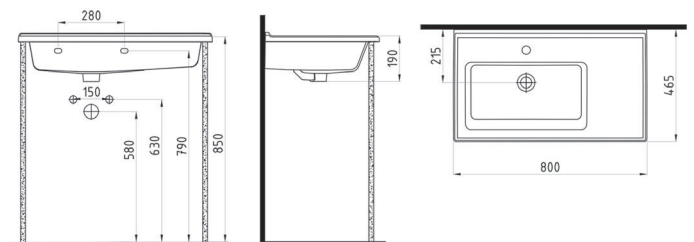

VANITY WASHBASIN
60 cm SINGLE HOLE
NPLK06001FD1W5000
600x470mm

VANITY WASHBASIN
80 cm SINGLE HOLE
NPLK080B1FD1W5000
800x470mm

VANITY WASHBASIN
100 cm SINGLE HOLE
NPLK100B1FD1W5000
1000x470mm

VANITY WASHBASIN
WITH SHELF TO RIGHT
80 cm SINGLE HOLE
NPLK080B2FD1W5000
800x470mm