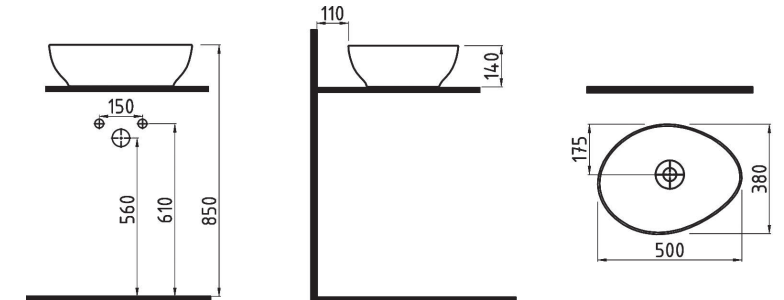

OVAL COUNTERTOP
WASHBASIN 50 cm
WITH HOLE
MTLG05005FD1W5000
500x380mm