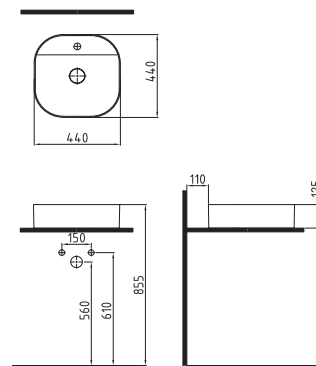

COUNTERTOP WASHBASIN 60 cm SINGLE HOLE PLATIN COATED
FALG06001FD1X2SZO
610x410mm

COUNTERTOP WASHBASIN 60 cm SINGLE HOLE SATIN WHITE
FALG06001FD1W4SZO
610x410mm
FALG06001FD1W3SZO

White

COUNTERTOP WASHBASIN 44 cm SINGLE HOLE ROSE GOLD COATED
FALG04401FD1G5SZO
440x440mm