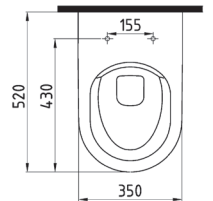

**Suitable WITH
AMARO Seat Cover*

WALL HUNG WC PAN
52 cm NO-RIM
CONCEALED FIXING
HRKA052N3VP0W5000
530x350mm