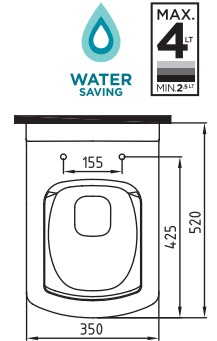

NEPTUN

NEPTUN CLOSE COUP-
LED BTW WC PAN 63 cm
NPKD06301VPOW5000
630x355mm

CISTERN 50 cm
BOTTOM INLET
NPRS05001VDAW5000
380x390mm

NEPTUN WALL HUNG WC
PAN 52 cm NO-RIM
CONCEALED FIXING
NPKA052N1VPOW5000
520x350mm