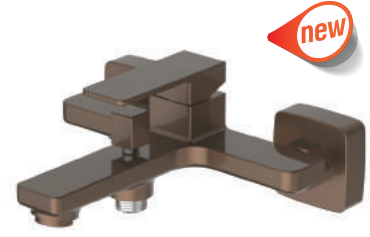

• Locked Type Diverter

CHROME

**BATH MIXER
BB01070506**

Pieces In Box : 4
Spout Length : 179 mm
Shower Hose Connection Type : G 1/2"

• Locked Type Diverter

MATT BLACK

**BATH MIXER
BB01070510**

Pieces In Box : 4
Spout Length : 179 mm
Shower Hose Connection Type : G 1/2"