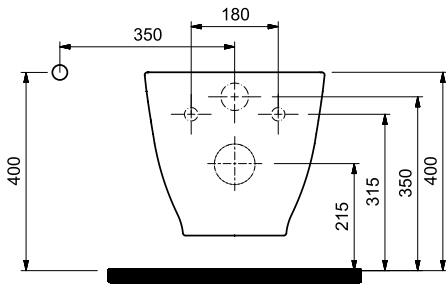

URINAL 62 cm REAR INLET
WITH PHOTOCELL
(ELECTRIC + BATTERY)
HRPS06205VSAW5000

URINAL 62 cm REAR INLET
WITHOUT PHOTOCELL
HRPS06203VSAW5000

WATERLESS URINAL 62 cm
HRPW06201VSSW5000

WALL HUNG WC PAN
52cm NO-RIM
MOKA052H2VP1W5000