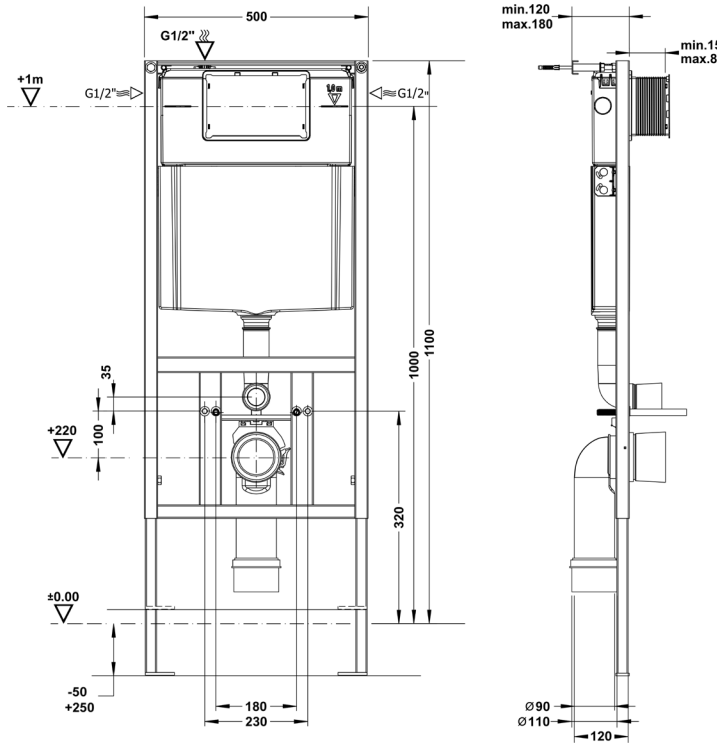

MEGAPHONE
MGM000000V00W3000
370x550 mm

MINI MEGAPHONE
MGM100000V00W3000
200x185mm

concealed
CISTERNS

SUPREME

SUPREME PRO-D CONCEALED
CISTERN, FLOOR AND WALL
MOUNTED, 3/6LT
SUCD630000TB0

SUPREME PRO-F CONCEALED
CISTERN, SELF-STANDING
FLOOR MOUNTED, 3/6LT
SUCF630000ZB0