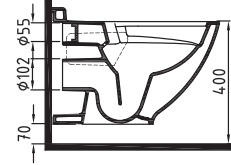

- White
- Satin White
- Satin Cappuccino
- Glossy Black
- Satin Black

WALL HUNG WC PAN
52 cm
HRKA052AMVPOW5000
520x350mm