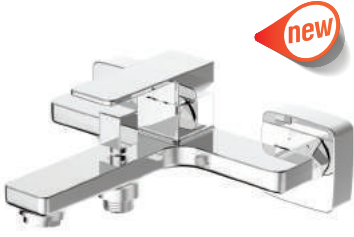

DANTE

**BATH MIXER
BB01070102**

Pieces In Box : 4
Spout Length : 179 mm
Shower Hose Connection Type : G 1/2"

• Locked Type Diverter

CHROME