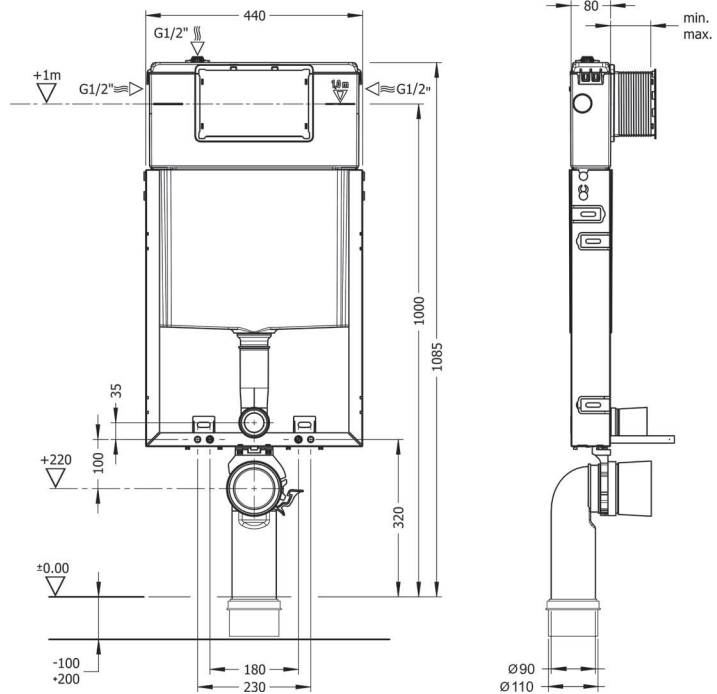

SUPREME

SUPREME PRO-Z CONCEALED
IN-WALL CISTERN, 3/6LT
SUCZ630000TBO