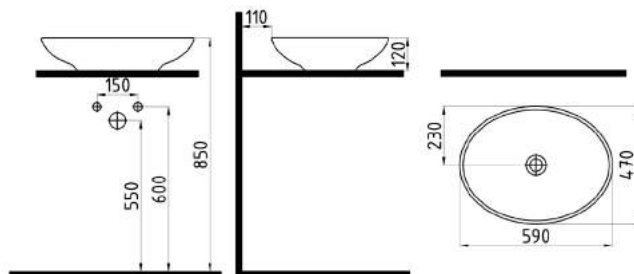

COUNTERTOP
WASHBASIN 59 cm
WITHOUT HOLE
HRLG05901FDOW5000
590x470mm