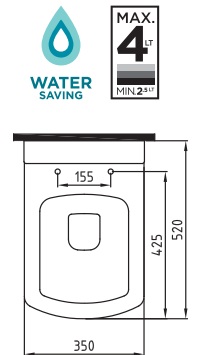

COMPATIBLE SEAT COVER

BIEN SALVO UF/DUROPLAST AB SOFTCLOSE EASYRELEASE SEAT COVER
SVEU11W5W5HBO (elite) SVMU11W5W5HBO (monoslim)

BIEN SALVO PP/PROPLAST AB SOFTCLOSE EASYRELEASE SEAT COVER
SVMP11W5W50B0 (monoslim)

BIEN SALVO PP/PROPLAST CLASSIC EASYRELEASE SEAT COVER
SVMP01W5W50B0 (monoslim)