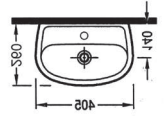

SINGLE PIECE WASH BASINS

SINGLE PIECE
WASHBASIN WALL
MOUNTING OPTION
41 cm WITHOUT HOLE
TPLS04101VDOW5000
405x205mm

SINGLE PIECE
WASHBASIN WALL
MOUNTING OPTION
41 cm SINGLE HOLE
TPLS04101VD1W5000
405x205mm

SINGLE PIECE
WASHBASIN WALL
MOUNTING OPTION
36 cm WITHOUT HOLE
TPLS03601VDOW5000
360x290mm

SINGLE PIECE
WASHBASIN WALL
MOUNTING OPTION
36 cm WITH SINGLE
HOLE
TPLS03601VD1W5000
360x290mm

SINGLE PIECE
WASHBASIN WALL
MOUNTING OPTION
45 cm WITHOUT HOLE
TPLS04501VDOW5000
455x355mm

SINGLE PIECE
WASHBASIN WALL
MOUNTING OPTION
45 cm WITH SINGLE
HOLE
TPLS04501VD1W5000
455x355mm

SINGLE PIECE SEMI
PEDESTAL
TPAA02701V00W5000
270mm

SINGLE PIECE DISABLED
WASHBASIN 60 cm
SINGLE HOLE
TPLE06001VD1W5000
600x510mm