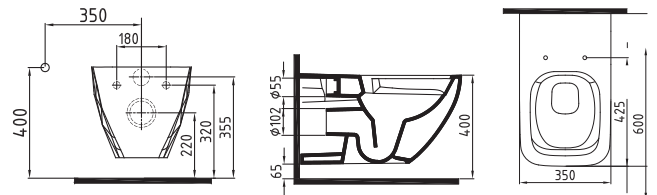

SHINE

MOLY

**CRYSTAL
AGE**
*be-
gins*

COUNTERTOP
WASHBASIN 41 cm
WITHOUT HOLE
KRLG04101FDOW5000
410x410mm

White

WALL HUNG WC PAN
60 cm NO-RIM/
CONCEALED FIXING
KRKA060N1VPOW5000
600x350mm

White

COMPATIBLE SEAT COVER