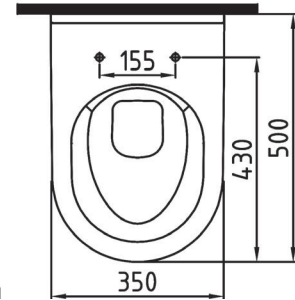

COMPATIBLE SEAT COVER

BIEN RICO UF/DUROPLAST AB SOFTCLOSE EASYRELEASE SEAT COVER
RCEU11W5W5HB0 (elite) RCMU11W5W5HB0 (monoslim)

BIEN RICO MONOSLIM PROPLAST SOFTCLOSE EASYRELEASE SEAT COVER
RCMP11W5W50B0 (monoslim)

BIEN RICO MONOSLIM PROPLAST CLASSIC EASYRELEASE SEAT COVER
RCMP01W5W50B0 (monoslim)