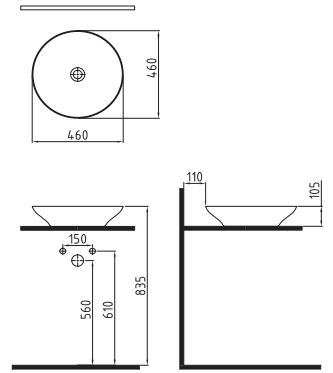

FALGO4701FDOW4SZO
Ø 470mm

COUNTERTOP WASHBASIN
46 cm WITHOUT HOLE ROSE
GOLD COATED