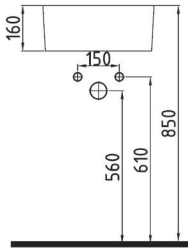

COUNTERTOP WASHBASIN 40 cm WITHOUT HOLE SULTAN DECOR
HRLG04001FD002000
Ø400mm