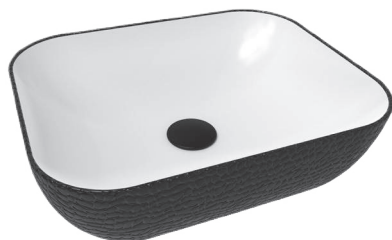

RECTANGLE
COUNTERTOP
WASHBASIN 50 cm
WITHOUT HOLE
MTLG05003FDOW5000
495x380mm

FLA-
ME

FLAME

COUNTER TOP WASH
BASIN 42cm
COPPER COATED
Ø 420mm
FALG04201FD0C0SZO

COUNTERTOP
WASHBASIN 60cm
SINGLE HOLE OUTSIDE
MATTE BLACK
INSIDE MATTE WHITE
FALG06001FD1BWSZO
610x410mm