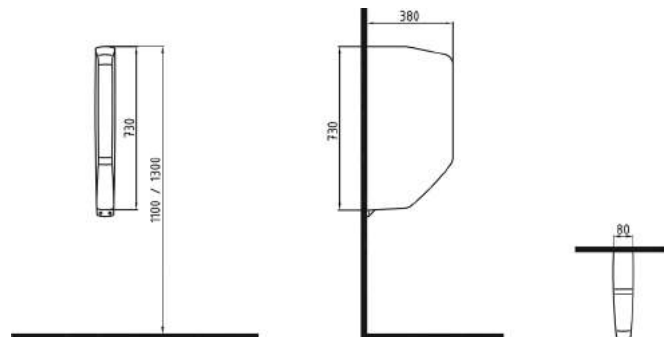

WALL SEPERATOR 73 cm
NPPA07301V00W5000
730x380mm