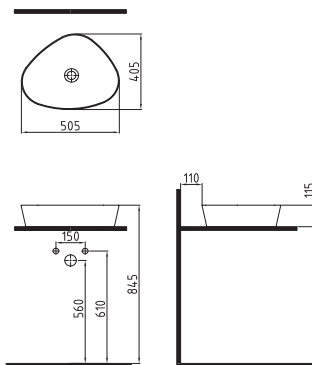

COUNTERTOP WASHBASIN
50 cm WITHOUT HOLE GOLD
COATED

FALG05001FD0G0SZO

500x400mm

COUNTERTOP WASHBASIN
50 cm WITHOUT HOLE SATIN
WHITE

FALG05001FD0W4SZO

500x400mm

COUNTERTOP WASHBASIN
60 cm WITHOUT HOLE SATIN
ROSE GOLD DECOR

FALG06002FD0G8SZO

600x400mm