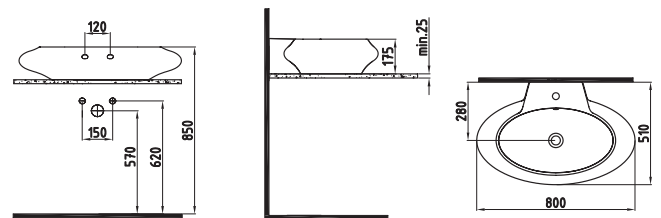

COUNTERTOP WASHBASIN 43 cm WITHOUT HOLE
HRLG04301FD0W5000
430x430mm