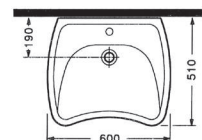

SINGLE PIECE DISABLED
WASHBASIN 60 cm
SINGLE HOLE
TPLE06001VD1W5000
600x510mm