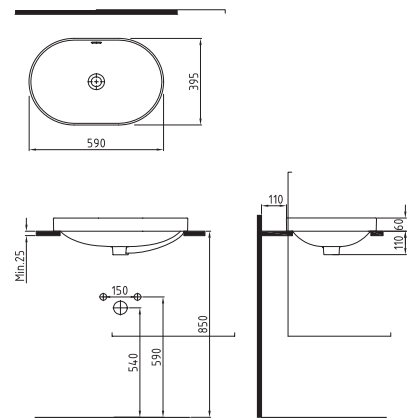

ETER-
NAL
beauty

INFINITIUM VANITY WB.
45 CM SINGLE HOLE
INLK04501FD1W5000
450mm

INFINITIUM VANITY WB. 50 CM
SINGLE HOLE
INLK05001FD1W5000
500mm

INFINITIUM COUNTERTOP WB.
60 CM SINGLE HOLE
INLG06001FD1W5000
600mm