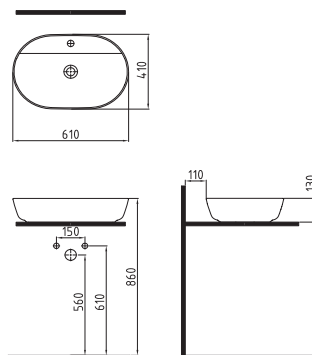

RECTANGLE
COUNTERTOP
WASHBASIN 50 cm
WITHOUT HOLE
MTLG05003FDOW5000
495x380mm

FLA-
ME

FLAME

COUNTER TOP WASH
BASIN 42cm
COPPER COATED
Ø 420mm
FALG04201FD0C0SZO

COUNTERTOP
WASHBASIN 60cm
SINGLE HOLE OUTSIDE
MATTE BLACK
INSIDE MATTE WHITE
FALG06001FD1BWSZO
610x410mm