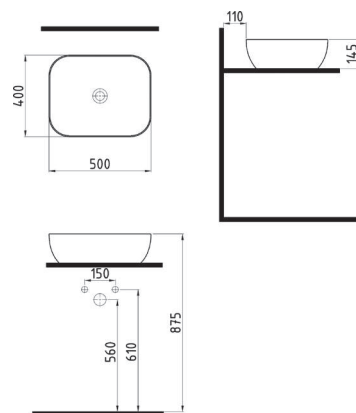

COUNTERTOP
WASHBASIN 44
cm SINGLE HOLE
OUTSIDE MATTE BLACK
INSIDE MATTE WHITE
FALG04401FD1BWSZO
440x440mm