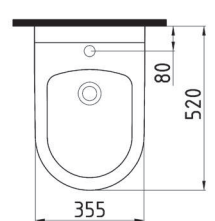

HARMONY

- White
- Satin White
- Satin Cappuccino
- Glossy Black
- Satin Black

- Red
- Orange

WALL HUNG BIDET
52 cm CONCEALED
FIXING SINGLE HOLE
HRBA05201VD1W5000
520x350mm

COMPATIBLE SEAT COVER

BIEN VENTO DUROPLAST SOFTCLOSE EASYRELEASE SEAT COVER
VTEU11W5W5HB0 (elite)
VTMU11W5W5HB0 (monoslim)

BIEN VENTO PROPLAST SOFT CLOSE EASYRELEASE SEAT COVER
VTMP11W5W50B0 (monoslim)

BIEN VENTO PROPLAST CLASSIC EASYRELEASE SEAT COVER
VTMP01W5W50B0 (monoslim)