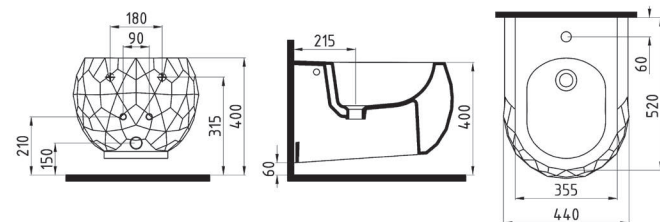

White

WALL HUNG WC PAN 52 cm
NO-RIM/ CONCEALED FIXING
PNKA052N1VPOW5000
520x350mm

White

WALL HUNG BIDET 52 cm
SINGLE HOLE
PNBA05201VD1W5000
520x350mm

White

COMPATIBLE SEAT COVER

BIEN VENTO UF/DUROPLAST AB SOFTCLOSE EASYRELEASE SEAT COVER