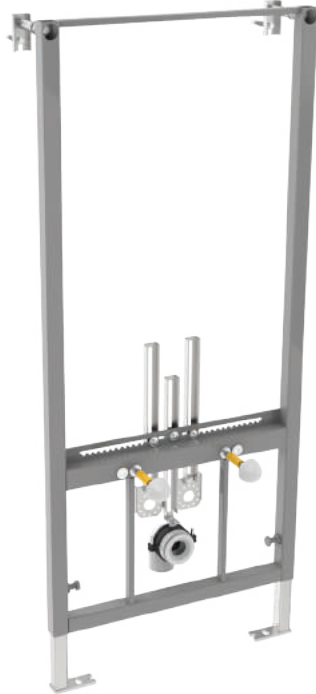

SUPREME

SUPREME FRA-B
SANITARY INSTALLATION
FRAME FOR BIDETS
FRFDBD0000B0