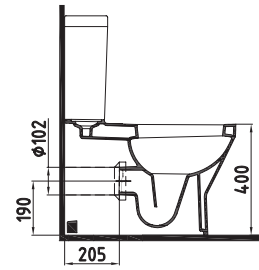

NEPTUN WALL HUNG WC
PAN 52 cm NO-RIM
CONCEALED FIXING
NPKA052N1VPOW5000
520x350mm