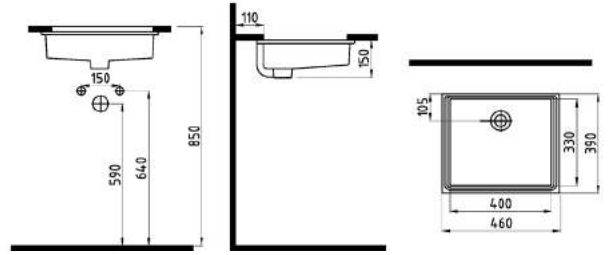

UNDER COUNTER WASH BASINS

INFINITUM
UNDERCOUNTER
WASHBASIN 40 cm
WITHOUT HOLE
INLA04001FDOW5000

SINGLE PIECE
UNDERCOUNTER
WASHBASIN 45 cm
WITHOUT HOLE
TPLA04501VDOW5000

FALG05301FD009SZO

FALG05301FD00W3SZO