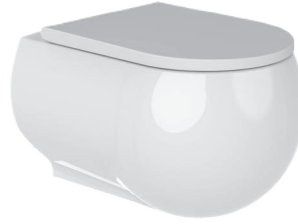

DUNE WALL HUNG WC
PAN 52 cm NO-RIM/
CONCEALED FIXING
DNKA052N1VPOW5000

PENT WALL HUNG WC
PAN 52 cm NO-RIM/
CONCEALED FIXING
PNKA052N1VPOW5000

FLASH WALL HUNG WC
PAN 52 cm NO-RIM/
CONCEALED FIXING
FLKA052N1VPOW5000