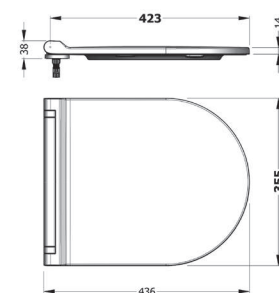

COMPATIBLE WC

Orion
Capri
Ion
Leo