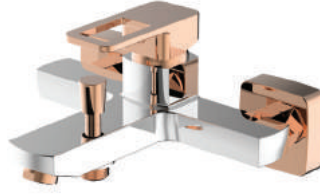

ROSE GOLD

**SALVO
PLUS
COLOURS**

BASIN MIXER
BL11065401

Pieces In Box : **4**
Spout Length : **122 mm**
Spout Height : **110 mm**

CHROME - ROSE GOLD

BATH MIXER
BB01065402

Pieces In Box : **4**
Spout Length : **170 mm**
Shower Hose Connection Type : **G 1/2"**