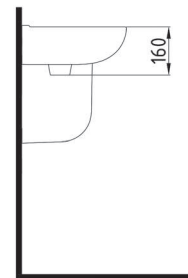

SINGLE PIECE WASH BASINS

SINGLE PIECE
WASHBASIN WALL
MOUNTING OPTION
41 cm WITHOUT HOLE
TPLS04101VDOW5000
405x205mm

SINGLE PIECE
WASHBASIN WALL
MOUNTING OPTION
41 cm SINGLE HOLE
TPLS04101VD1W5000
405x205mm

SINGLE PIECE
WASHBASIN WALL
MOUNTING OPTION
36 cm WITHOUT HOLE
TPLS03601VDOW5000
360x290mm

SINGLE PIECE
WASHBASIN WALL
MOUNTING OPTION
36 cm WITH SINGLE
HOLE
TPLS03601VD1W5000
360x290mm

SINGLE PIECE
WASHBASIN WALL
MOUNTING OPTION
45 cm WITHOUT HOLE
TPLS04501VDOW5000
455x355mm

SINGLE PIECE
WASHBASIN WALL
MOUNTING OPTION
45 cm WITH SINGLE
HOLE
TPLS04501VD1W5000
455x355mm

SINGLE PIECE SEMI
PEDESTAL
TPAA02701V00W5000
270mm

SINGLE PIECE DISABLED
WASHBASIN 60 cm
SINGLE HOLE
TPLE06001VD1W5000
600x510mm