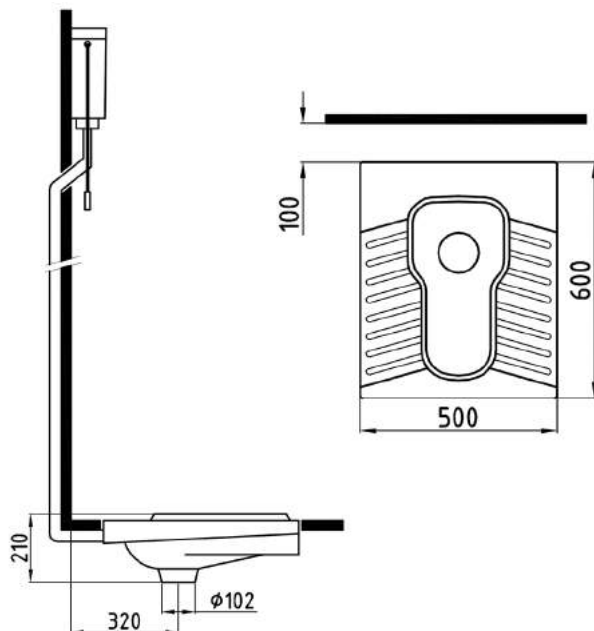

SINGLE PIECE MOON
TYPE SQUATTING PAN
50 cm REAR INLET
TPHT05001VSAW5000
500x600mm