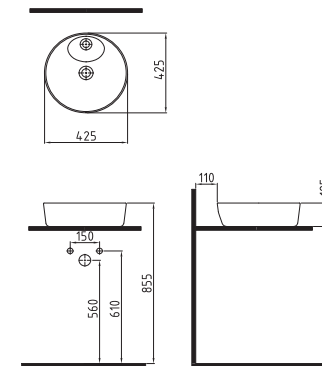

COUNTERTOP WASHBASIN 43 cm SINGLE HOLE
SATIN WHITE
FALGO4301FD1W4SZO
Ø 430mm