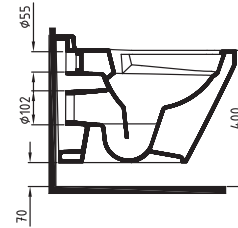

NEPTUN

NEPTUN CLOSE COUP-
LED BTW WC PAN 63 cm
NPKD06301VPOW5000
630x355mm

CISTERN 50 cm
BOTTOM INLET
NPRS05001VDAW5000
380x390mm

NEPTUN WALL HUNG WC
PAN 52 cm NO-RIM
CONCEALED FIXING
NPKA052N1VPOW5000
520x350mm