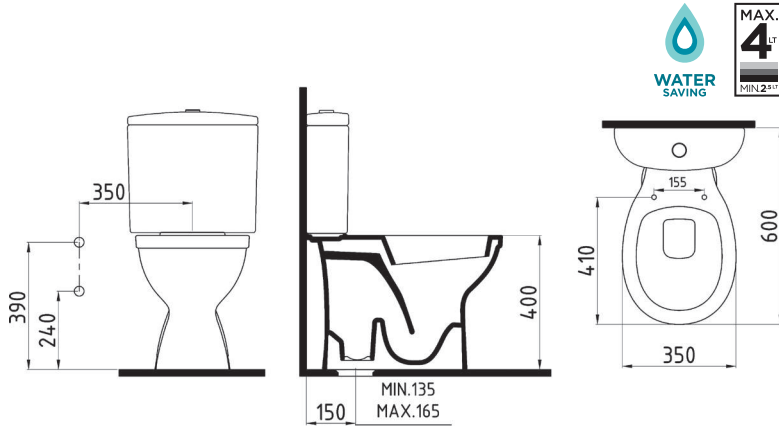

COMPATIBLE SEAT COVER

**BIEN ADESSO MONOSLIM PROPLAST SOFTCLOSE EASYRELEASE SEAT COVER
ASMP11W5W50B0 (monoslim)**

**BIEN ADESSO MONOSLIM PP/PROPLAST CLASSIC EASYRELEASE SEAT COVER
ASMP01W5W5HB0 (monoslim)**