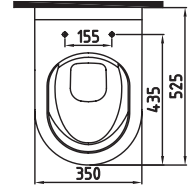

WALL HUNG WC PAN 54
CM NO-RIM
CONCEALED FIXING
HRKA054H1VP0W5000
540x365mm

**Suitable WITH
AMARO Seat Cover*