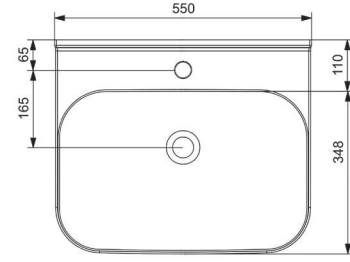

BIEN SOLO MONOSLIM PP/PROPLAST CLASSIC EASYRELEASE SEAT COVER
SLMP01W5W50B0 (monoslim)

DAN-
TE

DANTE MONOBLOCK
WB. 55 CM WITH SINGLE
HOLE WHITE
DTLM05501FD1W5000
550 mm

White

ALES-
TA

WALL HUNG WC PAN
54 cm NO-RIM
CONCEALED FIXING
ALKA054H1VPOW5000
540x360mm