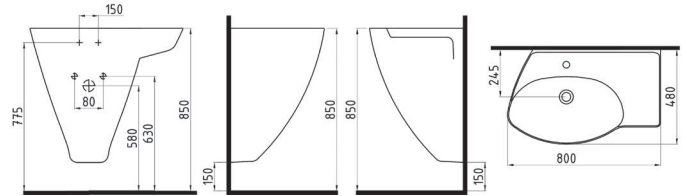

MONOBLOCK
WASHBASIN 60 cm
SINGLE HOLE
MNLM06001FD1W5000
610x480mm