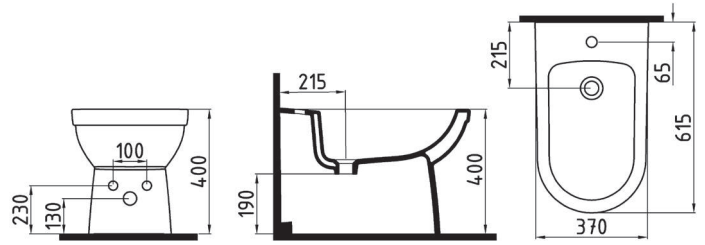

ORION SEMI PEDESTAL
32 cm WHITE
ORAA032B1V00W5SZO

ORION FULL PEDESTAL
71 cm WHITE
ORAK07101V00W5SZO

BIDET 62 cm SINGLE HOLE
CPBY06201VD1W5000
615x370mm

CLOSE COUPLED BTW WC
PAN 62 cm
CPKD06201VPOW5000
620x365mm