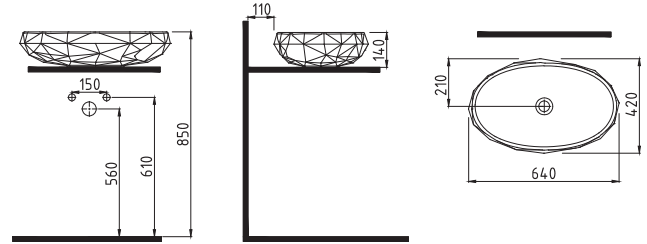

WALL HUNG WC PAN
52 cm NO-RIM/
CONCEALED FIXING
MLKA052N1VPOW5000
520x360mm

White