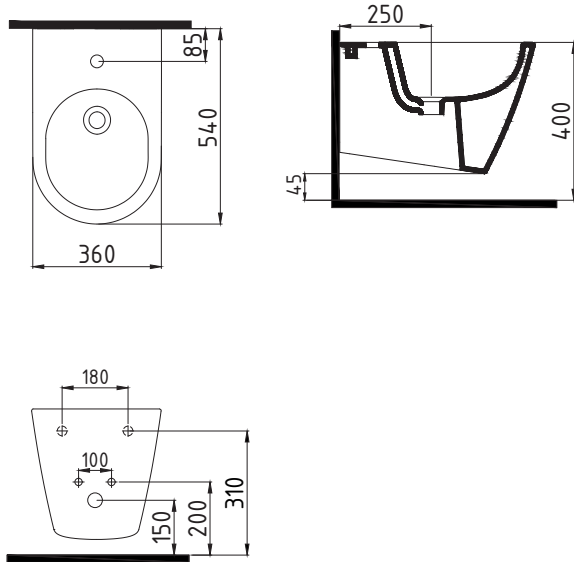

WALL HUNG BIDET 54 cm
SINGLE HOLE
ALBA05401VD1W5000
540x360mm

COMPATIBLE SEAT COVER

BIEN VENTO UF/DUROPLAST AB SOFTCLOSE EASYRELEASE SEAT COVER
VTEU11W5W5HB0 (elite)
VTMU11W5W5HB0 (monoslim)

BIEN VENTO MONOSLIM PROPLAST SOFTCLOSE EASYRELEASE SEAT COVER
VTMP11W5W50B0 (monoslim)

BIEN VENTO MONOSLIM PROPLAST CLASSIC EASYRELEASE SEAT COVER
VTMP01W5W50B0 (monoslim)