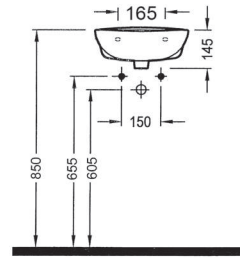

SINGLE PIECE
WASHBASIN WALL
MOUNTING OPTION
36 cm WITHOUT HOLE
TPLS03601VDOW5000
360x290mm

SINGLE PIECE
WASHBASIN WALL
MOUNTING OPTION
36 cm WITH SINGLE
HOLE
TPLS03601VD1W5000
360x290mm