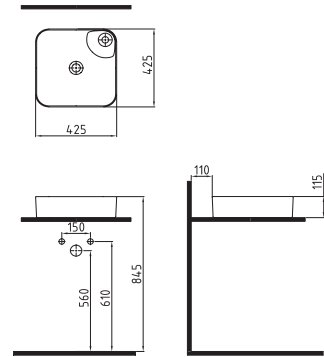

COUNTERTOP WASHBASIN 60 cm SINGLE HOLE ROSE GOLD COATED
FALGO6001FD1G5SZO
610x410mm