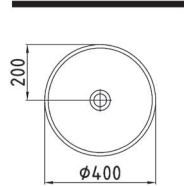

COUNTERTOP WASHBASIN 40 cm WITHOUT HOLE SULTAN DECOR
HRLG04001FD002000
Ø400mm