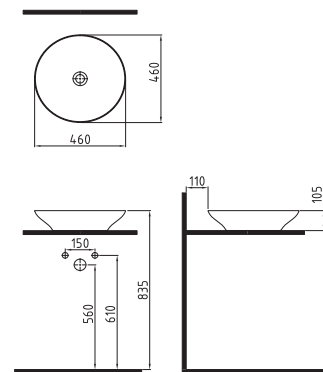

COUNTERTOP WASHBASIN
47 cm WITHOUT HOLE ROSE
GOLD DECOR

FALG04701FD009SZO
Ø 470mm