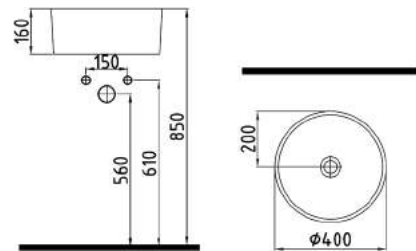

COUNTERTOP
WASHBASIN 40 cm
WITHOUT HOLE
HOMEY INSIDE WHITE
- GOLD
HRLG04001FD001000
Ø400mm