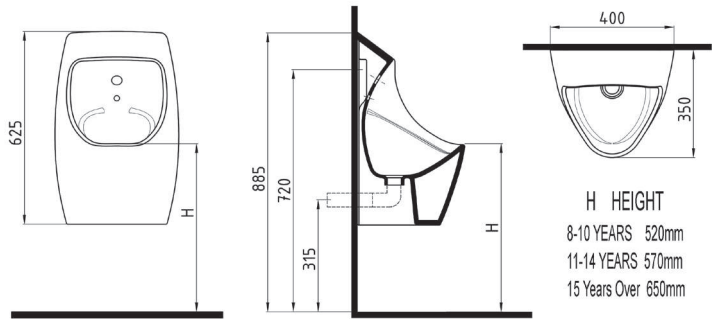

URINAL 62cm REAR INLET
WITH PHOTOCELL
(ELECTRIC+BATTERY)
HRPS06205VSAW5000