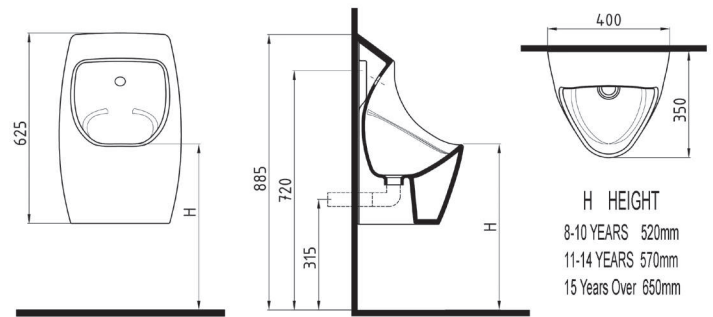

URINAL 62 cm REAR INLET
WITHOUT PHOTOCELL
HRPS06203VSAW5000