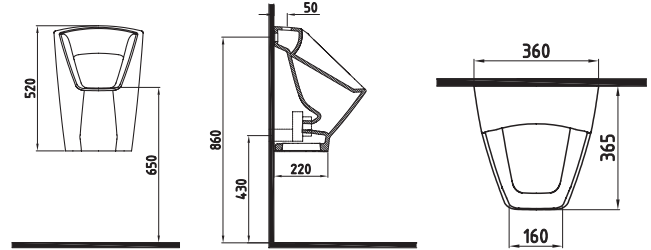

URINAL 52 cm TOP INLET
NPPS05201VSUW5000
520x365mm

URINAL 52 cm REAR INLET
NPPS05201VSAW5000
520x365mm