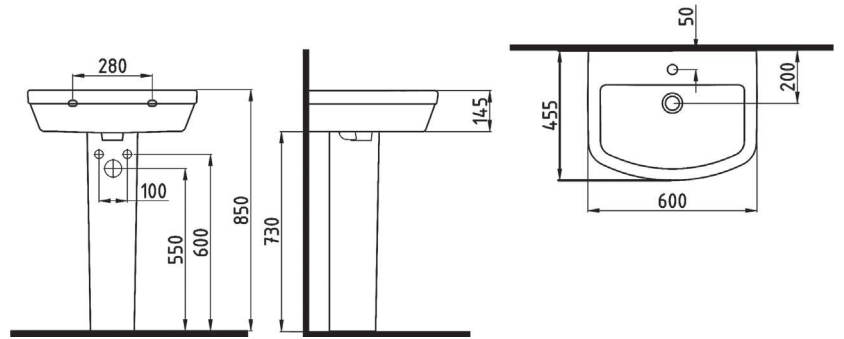

SEMI PEDESTAL
32 cm
DRAA03201V00W5000
320mm

FULL PEDESTAL
71 cm
DRAK07101V00W5000
710mm

WASHBASIN WALL
MOUNTING OPTION
45 cm SINGLE HOLE
DRLS04501VD1W5000
450x370mm

+

SEMI PEDESTAL 27 cm
TPAA02701V00W5000
270mm