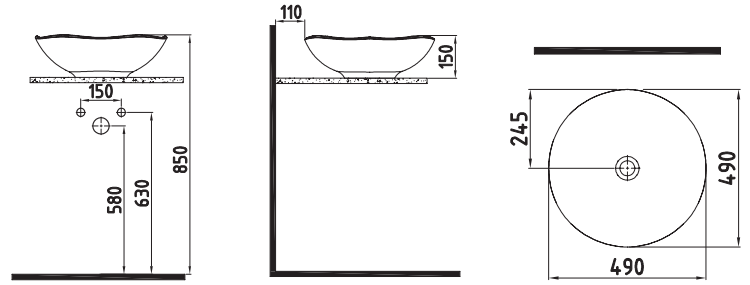

WALL HUNG WC PAN
52 cm NO-RIM/CONCEALED
FIXING
FLKA052N1VPOW5000
520x350mm

White