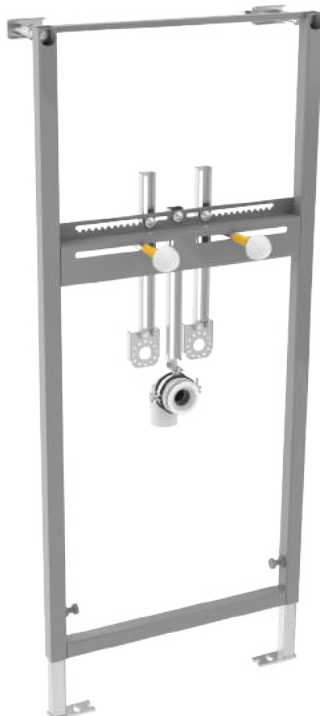

CONTROL PANELS

MONET

MONET ACTUATOR PLATES
GLOSSY CHROME COATED
MTPACBK0K0MBO

MONET ACTUATOR PLATES
MATT CHROME PAINTED
MTPACBK6K60B0

MONET ACTUATOR PLATES
WHITE
MTPACBW5W5MBO

MONET ACTUATOR PLATES
MATT BLACK
MTPACBB7B70B0