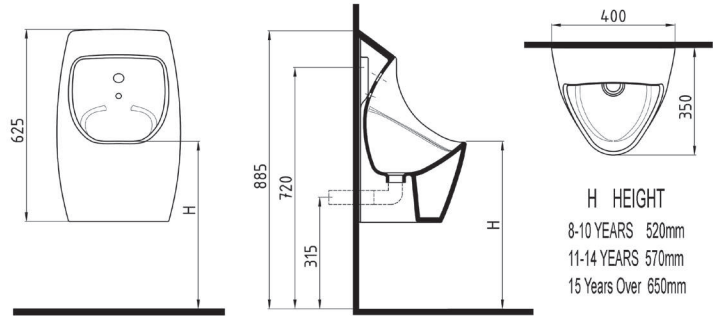

URINAL 62 cm REAR INLET
WITH PHOTOCELL
(ELECTRIC + BATTERY)
HRPS06205VSAW5000