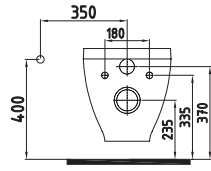

WALL HUNG WC PAN
52 cm
HRKA052AMVPOW5000
520x350mm

- Red
- Orange