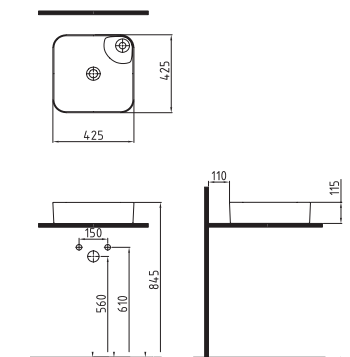

FALGO4302FD1X2SZO
425x425mm