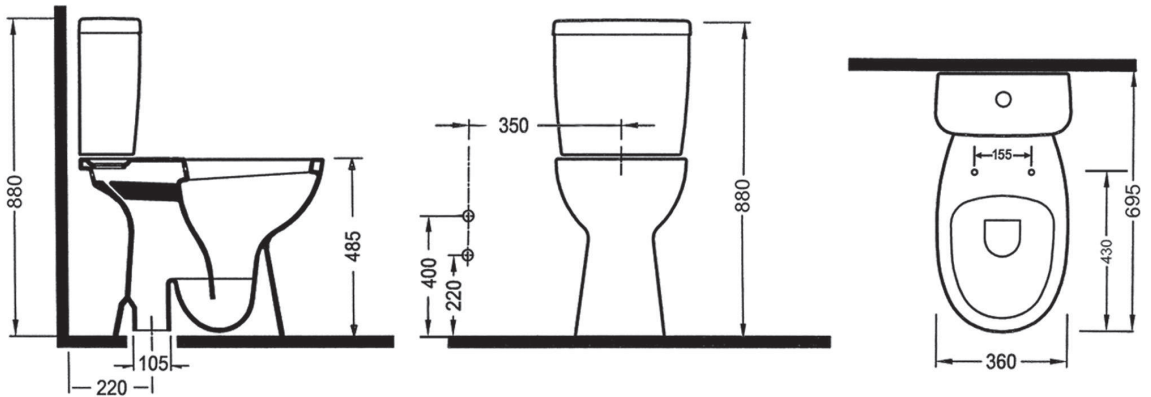

CLOSE COUPLED WC

ZONE CLOSE COUPLED
WC PAN 60 cm
ZNKR060B1VPOW5000

ZONE CISTERN 38 cm
BOTTOM INLET
ZNRS038B1VDAW5000

SINGLE PIECE DISABLED
CLOSE COUPLED WC PAN
70 cm
TPKE07001VPOW5000
700x355mm

NEPTUN CISTERN 50 cm
BOTTOM INLET
NPRS05001VDAW5000
380x390mm