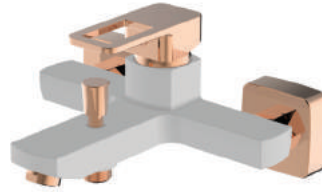

BLACK - ROSE GOLD

BASIN MIXER
BL11065411

Pieces In Box : **4**
Spout Length : **122 mm**
Spout Height : **110 mm**

WHITE - ROSE GOLD

BATH MIXER
BB01065412

Pieces In Box : **4**
Spout Length : **170 mm**
Shower Hose Connection Type : **G 1/2"**