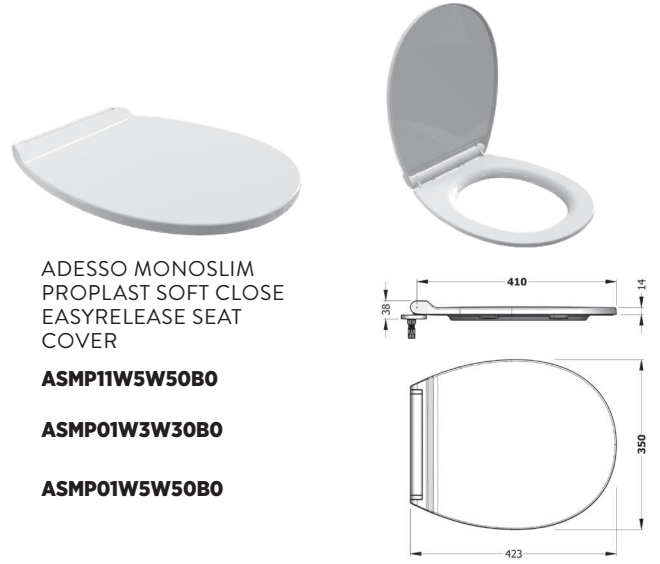

SOLO MONOSLIM
PROPLAST SOFT CLOSE
EASYRELEASE SEAT
COVER

SLMP11W5W50B0

SLMP01W3W30B0

SLMP01W5W50B0

COMPATIBLE WC
Moly

ADESSO

ADESSO MONOSLIM
PROPLAST SOFT CLOSE
EASYRELEASE SEAT
COVER

ASMP11W5W50B0