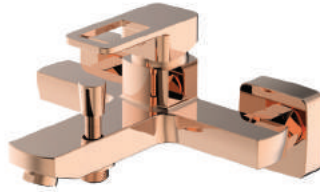

BATH MIXER
BB01065217

Pieces In Box : **4**
Spout Length : **170 mm**
Shower Hose Connection Type : **G 1/2"**

ROSE GOLD