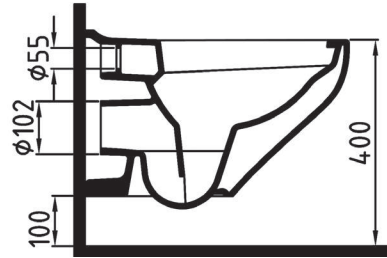

COMPATIBLE SEAT COVER

BIEN RICO UF/DUROPLAST AB SOFTCLOSE EASYRELEASE SEAT COVER
RCEU11W5W5HB0 (elite) RCMU11W5W5HB0 (monoslim)

BIEN RICO MONOSLIM PROPLAST SOFTCLOSE EASYRELEASE SEAT COVER
RCMP11W5W50B0 (monoslim)

BIEN RICO MONOSLIM PROPLAST CLASSIC EASYRELEASE SEAT COVER
RCMP01W5W50B0 (monoslim)