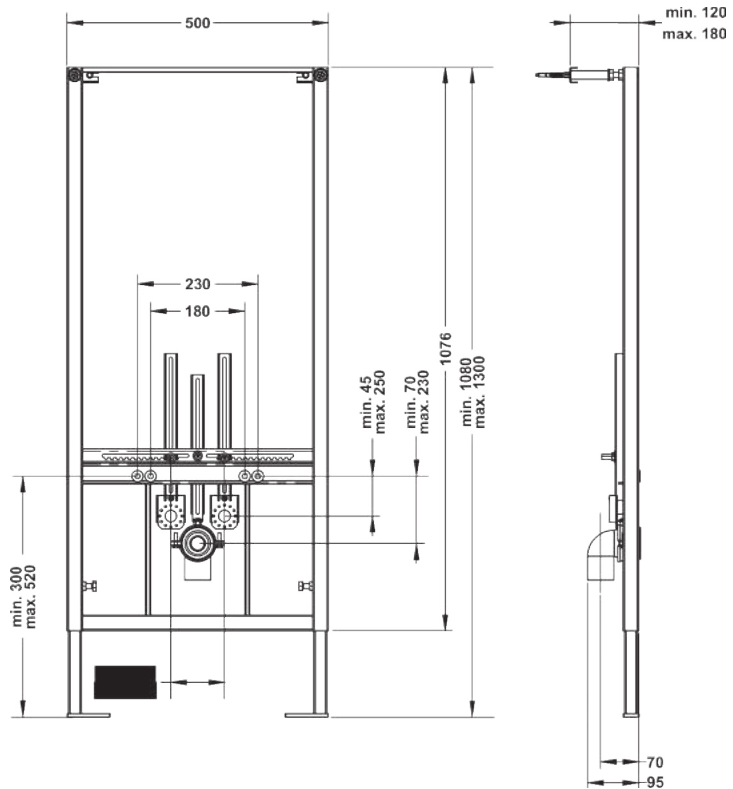

SUPREME

SUPREME FRA-B
SANITARY INSTALLATION
FRAME FOR BIDETS
FRFDBD0000B0