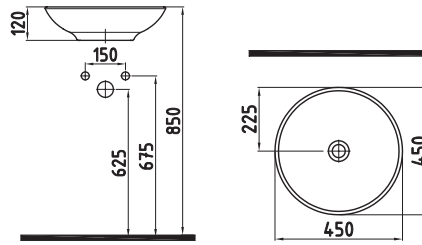

COUNTERTOP WASHBASIN 80 cm SINGLE HOLE
HRLG08001FD1W5000
 800x510mm

COUNTERTOP WASHBASIN 43 cm WITHOUT HOLE
HRLG04301FD0W5000
 430x430mm

HARMONY

COUNTERTOP
WASHBASIN 45 cm
WITHOUT HOLE
HRLG04501FDOW5000
Ø450mm