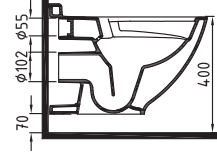

COUNTERTOP WASHBASIN 40 cm WITHOUT HOLE HOMEY OVER BLACK - PLATINIUM
HRLG04001FD007000
Ø400mm

COUNTERTOP WASHBASIN 40 cm WITHOUT HOLE SULTAN DECOR
HRLG04001FD002000
Ø400mm

WALL HUNG WC PAN 52
CM NO-RIM CONCEA-
LED FIXING
HRKA052N5VP0W5000
520x350mm