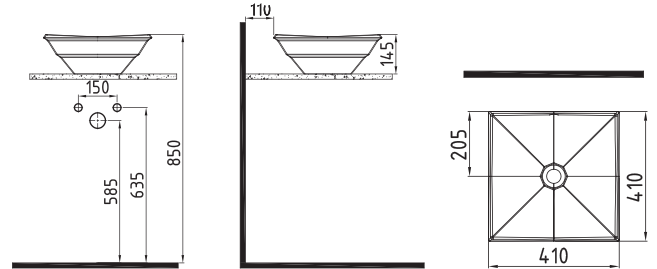

SHINE

MOLY

**CRYSTAL
AGE**
*be-
gins*

COUNTERTOP
WASHBASIN 41 cm
WITHOUT HOLE
KRLG04101FDOW5000
410x410mm

White

WALL HUNG WC PAN
60 cm NO-RIM/
CONCEALED FIXING
KRKA060N1VPOW5000
600x350mm

White

COMPATIBLE SEAT COVER