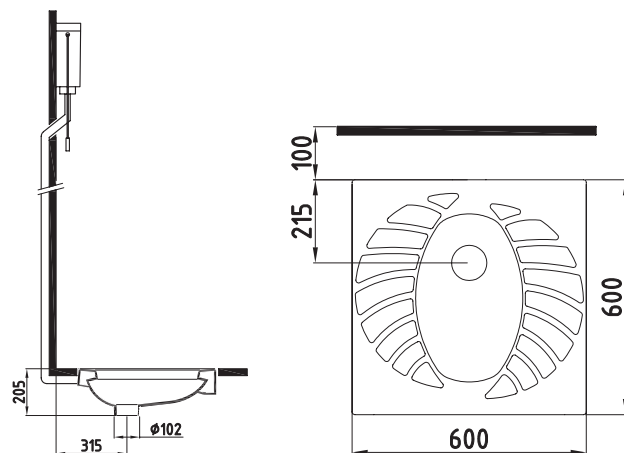

SQUATTING PANS

SINGLE PIECE
SQUATTING PAN 50 cm
M2 REAR INLET
TPHT05002VSAW5000
500x600mm

SINGLE PIECE MOON
TYPE SQUATTING PAN
50 cm REAR INLET
TPHT05001VSAW5000
500x600mm

SINGLE PIECE MOON
TYPE SQUATTING PAN
60 cm REAR INLET
TPHT06001VSAW5000
600x600mm