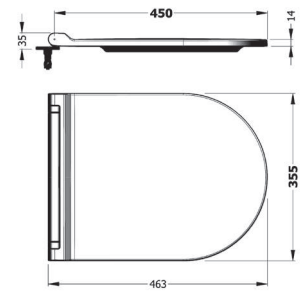

VENTO MONOSLIM
PROPLAST SOFTCLOSE
EASYRELEASE SEAT
COVER

VTMP11W5W50B0