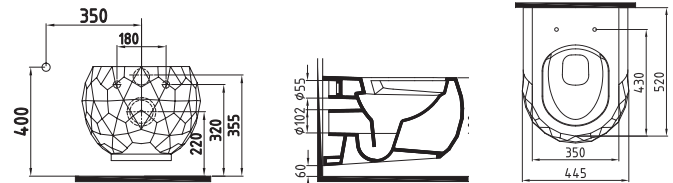

WALL HUNG WC PAN 52 cm
NO-RIM/ CONCEALED FIXING
PNKA052N1VPOW5000
520x350mm

White