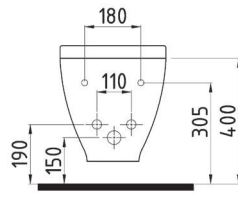

- White
- Satin White
- Satin Cappuccino
- Glossy Black
- Satin Black

WALL HUNG WC PAN
52 cm
HRKA052AMVPOW5000
520x350mm

- Red
- Orange

WALL HUNG BIDET
52 cm N3 SINGLE HOLE
HRBA05203VD1W5000
530x350mm

WALL HUNG BIDET
52 cm CONCEALED
FIXING SINGLE HOLE
HRBA05201VD1W5000
520x350mm