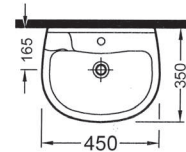

SINGLE PIECE
WASHBASIN WALL
MOUNTING OPTION
45 cm WITHOUT HOLE
TPLS04501VDOW5000
455x355mm

SINGLE PIECE
WASHBASIN WALL
MOUNTING OPTION
45 cm WITH SINGLE
HOLE
TPLS04501VD1W5000
455x355mm

SINGLE PIECE SEMI
PEDESTAL
TPAA02701V00W5000
270mm