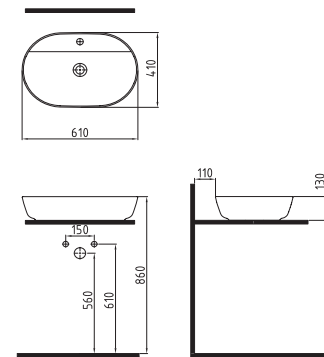

COUNTERTOP WASHBASIN 60 cm SINGLE HOLE GOLD COATED
FALGO6001FD1G2SZO
610x410mm