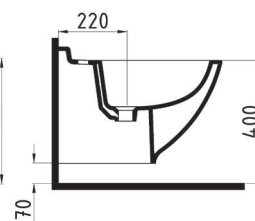

HARMONY

- White
- Satin White
- Satin Cappuccino
- Glossy Black
- Satin Black

- Red
- Orange

WALL HUNG BIDET
52 cm CONCEALED
FIXING SINGLE HOLE
HRBA05201VD1W5000
520x350mm

COMPATIBLE SEAT COVER

BIEN VENTO DUROPLAST SOFTCLOSE EASYRELEASE SEAT COVER
VTEU11W5W5HB0 (elite)
VTMU11W5W5HB0 (monoslim)

BIEN VENTO PROPLAST SOFT CLOSE EASYRELEASE SEAT COVER
VTMP11W5W50B0 (monoslim)

BIEN VENTO PROPLAST CLASSIC EASYRELEASE SEAT COVER
VTMP01W5W50B0 (monoslim)