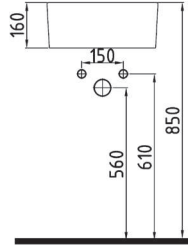

COUNTERTOP WASH-BASIN 40 cm WITHOUT HOLE HOMEY OVER BLACK - GOLD
HRLG04001FD005000
Ø400mm