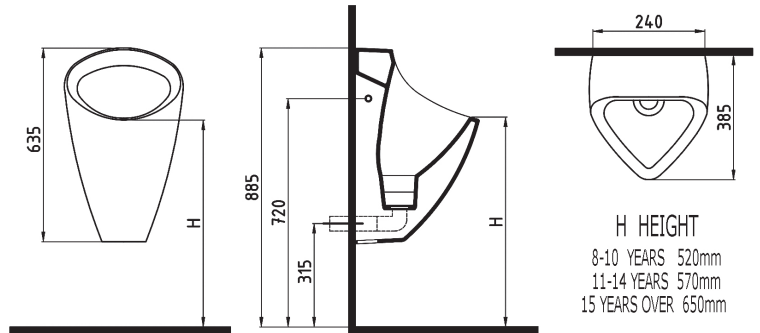

URINALS & WALL SEPARATORS

NEPTUN URINAL 52 cm
TOP INLET
NPPS05201VSUW3000
520x365mm

NEPTUN URINAL 52 cm
REAR INLET
NPPS05201VSAW3000
520x365mm

SINGLE PIECE
WATERLESS URINAL
60 cm
TPPW06001VSSW5000
640x370mm