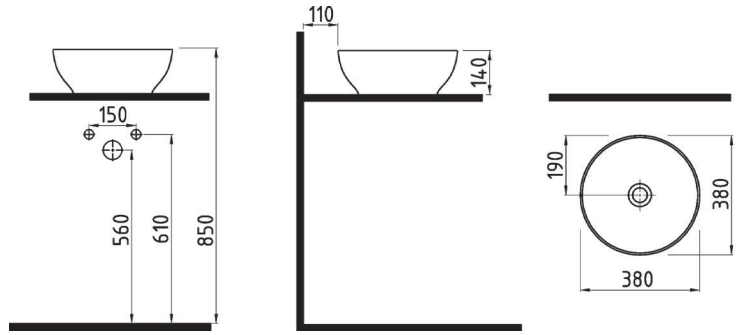

SQUARE COUNTERTOP
WASHBASIN 38 cm
WITHOUT HOLE
MTLG03801FDOW5000
380x380mm

RECTANGLE
COUNT.TOP WB. 65 cm
WITH HOLE
MTLG06501FD1W5000

MOTTO

ROUND COUNTERTOP
WASHBASIN 38 cm
WITHOUT HOLE
MTLG03802FDOW5000
Ø 380mm