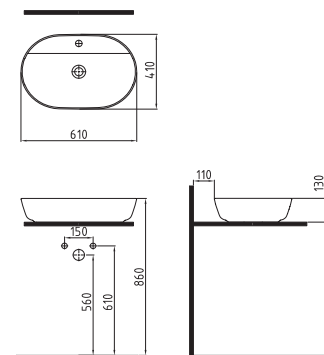

FLAME

COUNTERTOP WASHBASIN 42 cm SINGLE HOLE SATIN WHITE
FALGO4302FD1W4SZO
425x425mm

COUNTERTOP WASHBASIN 60 cm SINGLE HOLE ROSE GOLD COATED
FALGO6001FD1G5SZO
610x410mm

COUNTERTOP WASHBASIN 60 cm SINGLE HOLE GOLD COATED
FALGO6001FD1G2SZO
610x410mm