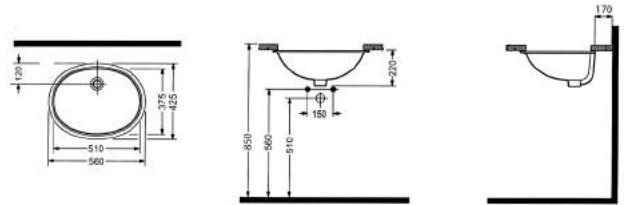

SINGLE PIECE
UNDERCOUNTER
WASHBASIN 50 cm
WITHOUT HOLE
TPLA05001VDOW5000