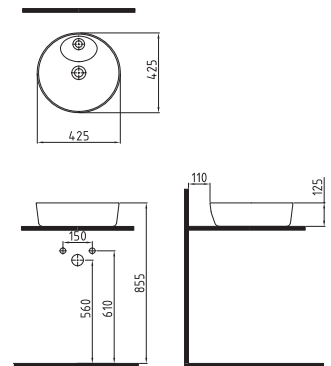

COUNTERTOP WASHBASIN
43 cm SINGLE HOLE GOLD
COATED
FALG04301FD1G2SZO
Ø 430mm