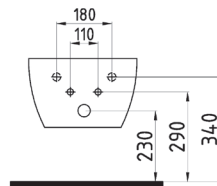

- White
- Satin White
- Satin Cappuccino
- Glossy Black
- Satin Black

WALL HUNG WC PAN
52 cm
HRKA052AMVPOW5000
520x350mm

- Red
- Orange

WALL HUNG BIDET
52 cm N3 SINGLE HOLE
HRBA05203VD1W5000
530x350mm

WALL HUNG BIDET
52 cm CONCEALED
FIXING SINGLE HOLE
HRBA05201VD1W5000
520x350mm