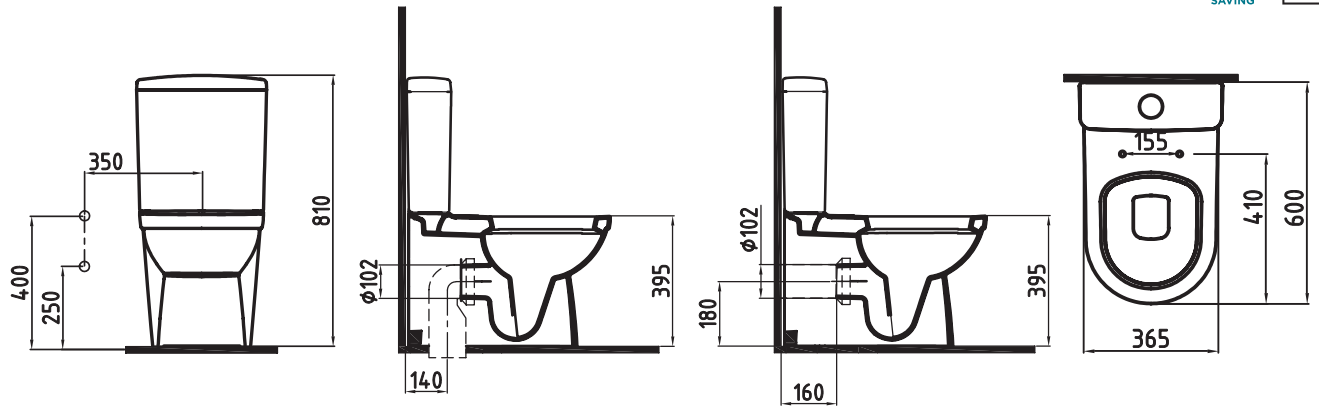

COMPATIBLE SEAT COVER

BIEN RICO UF/DUROPLAST AB SOFTCLOSE EASYRELEASE SEAT COVER
RCEU11W5W5HB0 (elite) RCMU11W3W3HB0 (monoslim)

BIEN RICO MONOSLIM PROPLAST SOFTCLOSE EASYRELEASE SEAT COVER
RCMP11W5W50B0 (monoslim)

BIEN RICO MONOSLIM PROPLAST CLASSIC EASYRELEASE SEAT COVER
RCMP01W5W50B0 (monoslim)