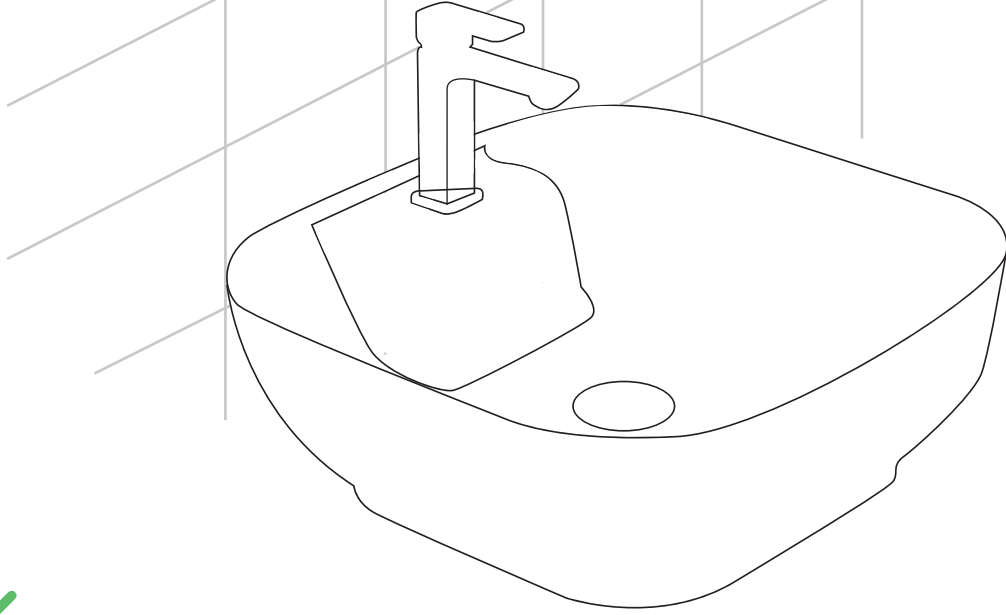

bien

How to clean your faucets?

Everybody wants to keep their faucets, to have a clean and shiny look against years.

01

Wipe your faucets surface with a cotton cloth foamed with hot water and soap, rinse with water and dry. To have a best result, do this operation daily.

02

By this way, you can keep your product clean and prevent calcification on the surface which will be difficult to clean later.