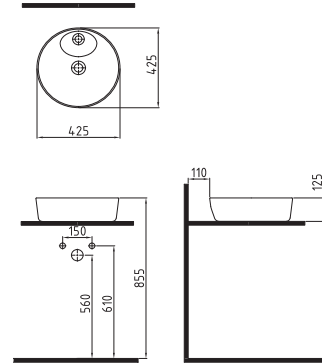

COUNTERTOP WASHBASIN 43 cm SINGLE HOLE
PLATIN COATED
FALGO4301FD1X2SZO
Ø 430mm