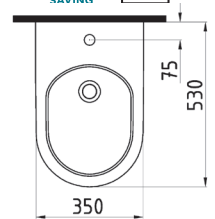

WALL HUNG BIDET
52 cm CONCEALED
FIXING SINGLE HOLE
HRBA05201VD1W5000
520x350mm