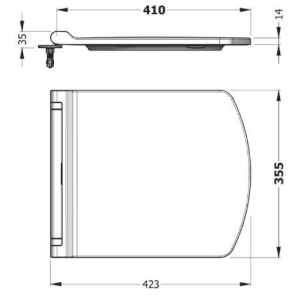

SALVO MONOSLIM
PROPLAST SOFTCLOSE
EASYRELEASE SEAT
COVER

SVMP11W5W50B0