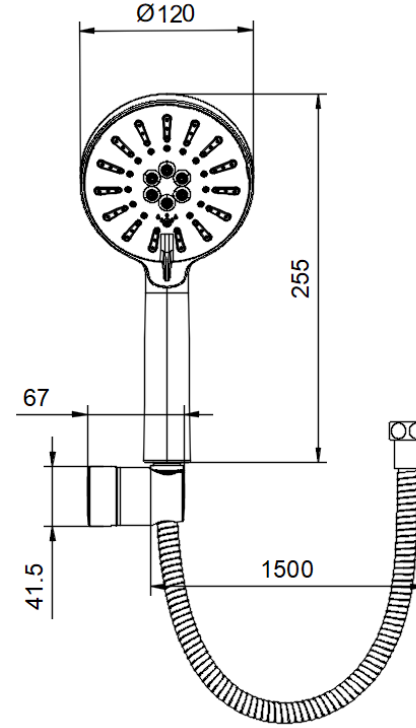

BB35037321 SQUARE ANKASTRE BANYO BATARYASI 2F SIVA ÜSTÜ ALTIN

BB35037321 SQUARE CONCEALED BATH MIXER 2F - SURFACE MOUNTED PART GOLD

bien

BB45037350 BİEN SQUARE - ROUND ANKASTRE BANYO BATARYASI SIVA ALTI 2F ALTIN

BB45037350 BIEN SQUARE& ROUND CONCEALED BATH MIXER 2F - CONCEALED PART GOLD

bien

BD14033315 HERMES MAFSALLI ÜST TAKIM 3F GOLD

BD14033315 HERMES SHOWER SET 3F GOLD

bien

BD34027310 BİEN ULTRASLİM SQUARE DUŞ BAŞLIĞI-ALTIN

BD34027310 BİEN ULTRASLİM SQUARE HEAD SHOWER GOLD

BT16028328 DUŞ BAŞLIĞI BORUSU 40 cm ALTIN

BT16028328 SHOWER ARM 40 cm - FROM WALL GOLD

bien

BT26028316 ROUND ANKASTRE DUŞ ÇIKIŞ UCU - YD ALTIN
BT26028316 ROUND SHOWER SPOUT WITH DIVERTER GOLD