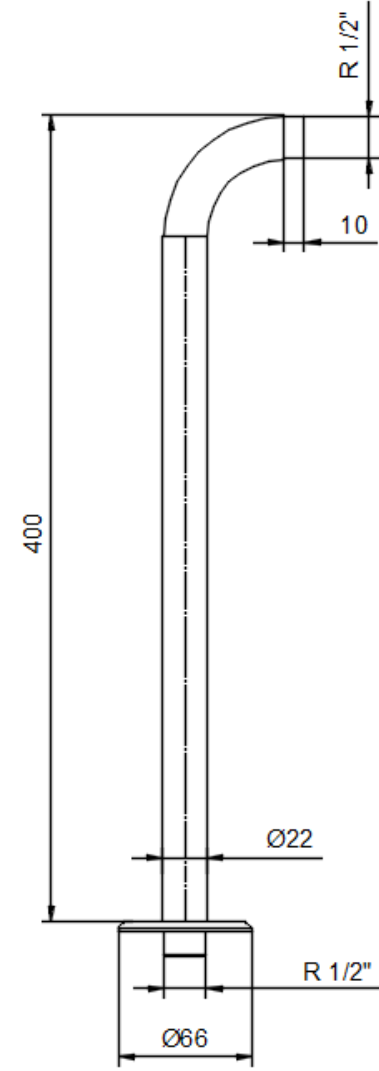

BB35037321 SQUARE ANKASTRE BANYO BATARYASI 2F SIVA ÜSTÜ ALTIN

BB35037321 SQUARE CONCEALED BATH MIXER 2F - SURFACE MOUNTED PART GOLD

bien

BB45037350 BİEN SQUARE - ROUND ANKASTRE BANYO BATARYASI SIVA ALTI 2F ALTIN

BD34027310 BİEN ULTRASLİM SQUARE HEAD SHOWER GOLD

BT16028328 DUŞ BAŞLIĞI BORUSU 40 cm ALTIN

BT16028328 SHOWER ARM 40 cm - FROM WALL GOLD

bien

BT26028316 ROUND ANKASTRE DUŞ ÇIKIŞ UCU - YD ALTIN
BT26028316 ROUND SHOWER SPOUT WITH DIVERTER GOLD