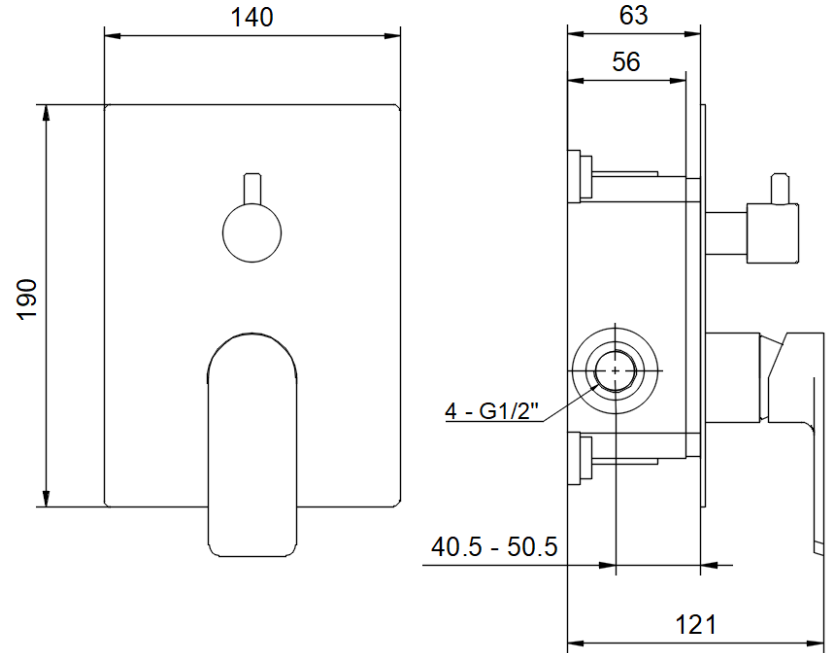

BB35037321 SQUARE ANKASTRE BANYO BATARYASI 2F SIVA ÜSTÜ ALTIN

BB35037321 SQUARE CONCEALED BATH MIXER 2F - SURFACE MOUNTED PART GOLD

bien

BB45037350 BİEN SQUARE - ROUND ANKASTRE BANYO BATARYASI SIVA ALTI 2F ALTIN

BB45037350 BIEN SQUARE& ROUND CONCEALED BATH MIXER 2F - CONCEALED PART GOLD

bien

BD14033315 HERMES MAFSALLI ÜST TAKIM 3F GOLD

BD14033315 HERMES SHOWER SET 3F GOLD

bien

BD34027310 BİEN ULTRASLİM SQUARE DUŞ BAŞLIĞI-ALTIN

BD34027310 BİEN ULTRASLİM SQUARE HEAD SHOWER GOLD

BT16028328 DUŞ BAŞLIĞI BORUSU 40 cm ALTIN

BT16028328 SHOWER ARM 40 cm - FROM WALL GOLD

bien

BT26028316 ROUND ANKASTRE DUŞ ÇIKIŞ UCU - YD ALTIN
BT26028316 ROUND SHOWER SPOUT WITH DIVERTER GOLD