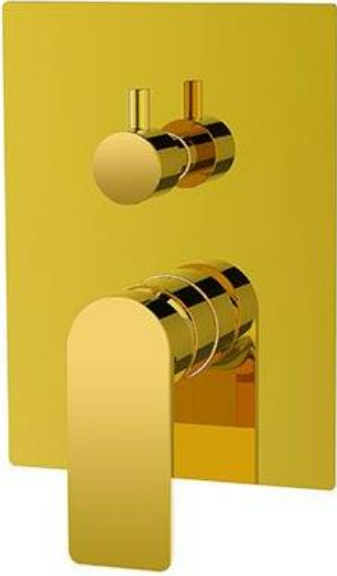

BB35037321 SQUARE ANKASTRE BANYO BATARYASI 2F SIVA ÜSTÜ ALTIN

BB35037321 SQUARE CONCEALED BATH MIXER 2F - SURFACE MOUNTED PART GOLD

bien

BB45037350 BİEN SQUARE - ROUND ANKASTRE BANYO BATARYASI SIVA ALTI 2F ALTIN

BB45037350 BIEN SQUARE& ROUND CONCEALED BATH MIXER 2F - CONCEALED PART GOLD

bien

BD14033315 HERMES MAFSALLI ÜST TAKIM 3F GOLD

BD14033315 HERMES SHOWER SET 3F GOLD

bien

BD34027310 BİEN ULTRASLİM SQUARE DUŞ BAŞLIĞI-ALTIN

BD34027310 BİEN ULTRASLİM SQUARE HEAD SHOWER GOLD

BT16028328 DUŞ BAŞLIĞI BORUSU 40 cm ALTIN

BT16028328 SHOWER ARM 40 cm - FROM WALL GOLD

bien

BT26028316 ROUND ANKASTRE DUŞ ÇIKIŞ UCU - YD ALTIN
BT26028316 ROUND SHOWER SPOUT WITH DIVERTER GOLD