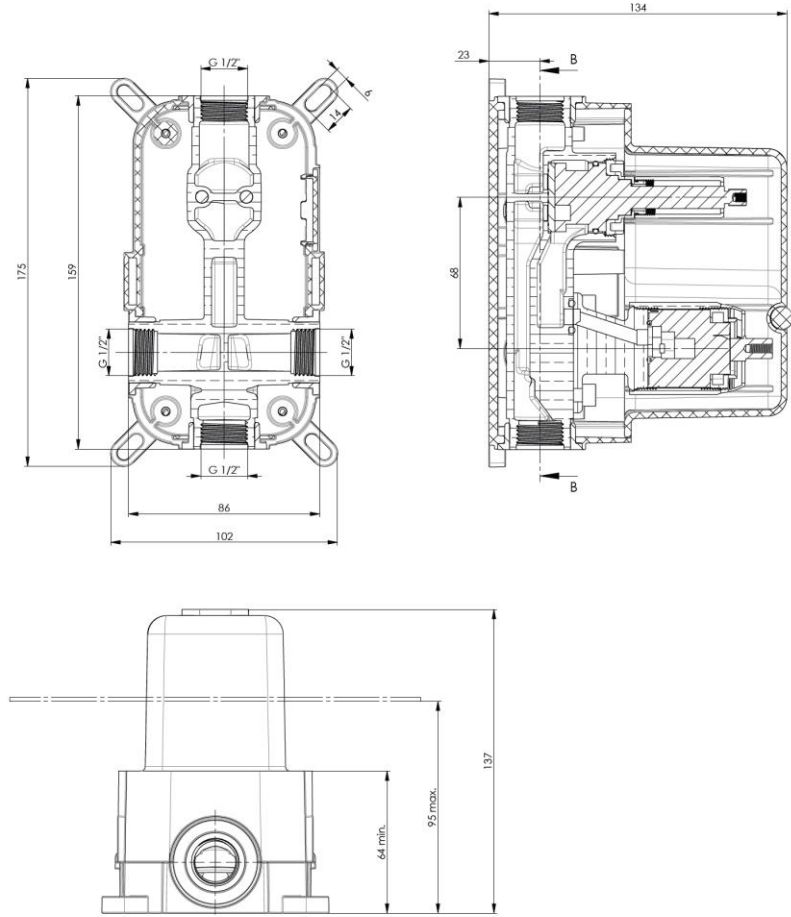

BB35037321 SQUARE ANKASTRE BANYO BATARYASI 2F SIVA ÜSTÜ ALTIN

BB35037321 SQUARE CONCEALED BATH MIXER 2F - SURFACE MOUNTED PART GOLD

bien

BB45037350 BİEN SQUARE - ROUND ANKASTRE BANYO BATARYASI SIVA ALTI 2F ALTIN

BB45037350 BIEN SQUARE& ROUND CONCEALED BATH MIXER 2F - CONCEALED PART GOLD

bien

BD14033315 HERMES MAFSALLI ÜST TAKIM 3F GOLD

BD14033315 HERMES SHOWER SET 3F GOLD

bien

BD34027310 BİEN ULTRASLİM SQUARE DUŞ BAŞLIĞI-ALTIN

BD34027310 BİEN ULTRASLİM SQUARE HEAD SHOWER GOLD

BT16028328 DUŞ BAŞLIĞI BORUSU 40 cm ALTIN

BT16028328 SHOWER ARM 40 cm - FROM WALL GOLD

bien

BT26028316 ROUND ANKASTRE DUŞ ÇIKIŞ UCU - YD ALTIN
BT26028316 ROUND SHOWER SPOUT WITH DIVERTER GOLD